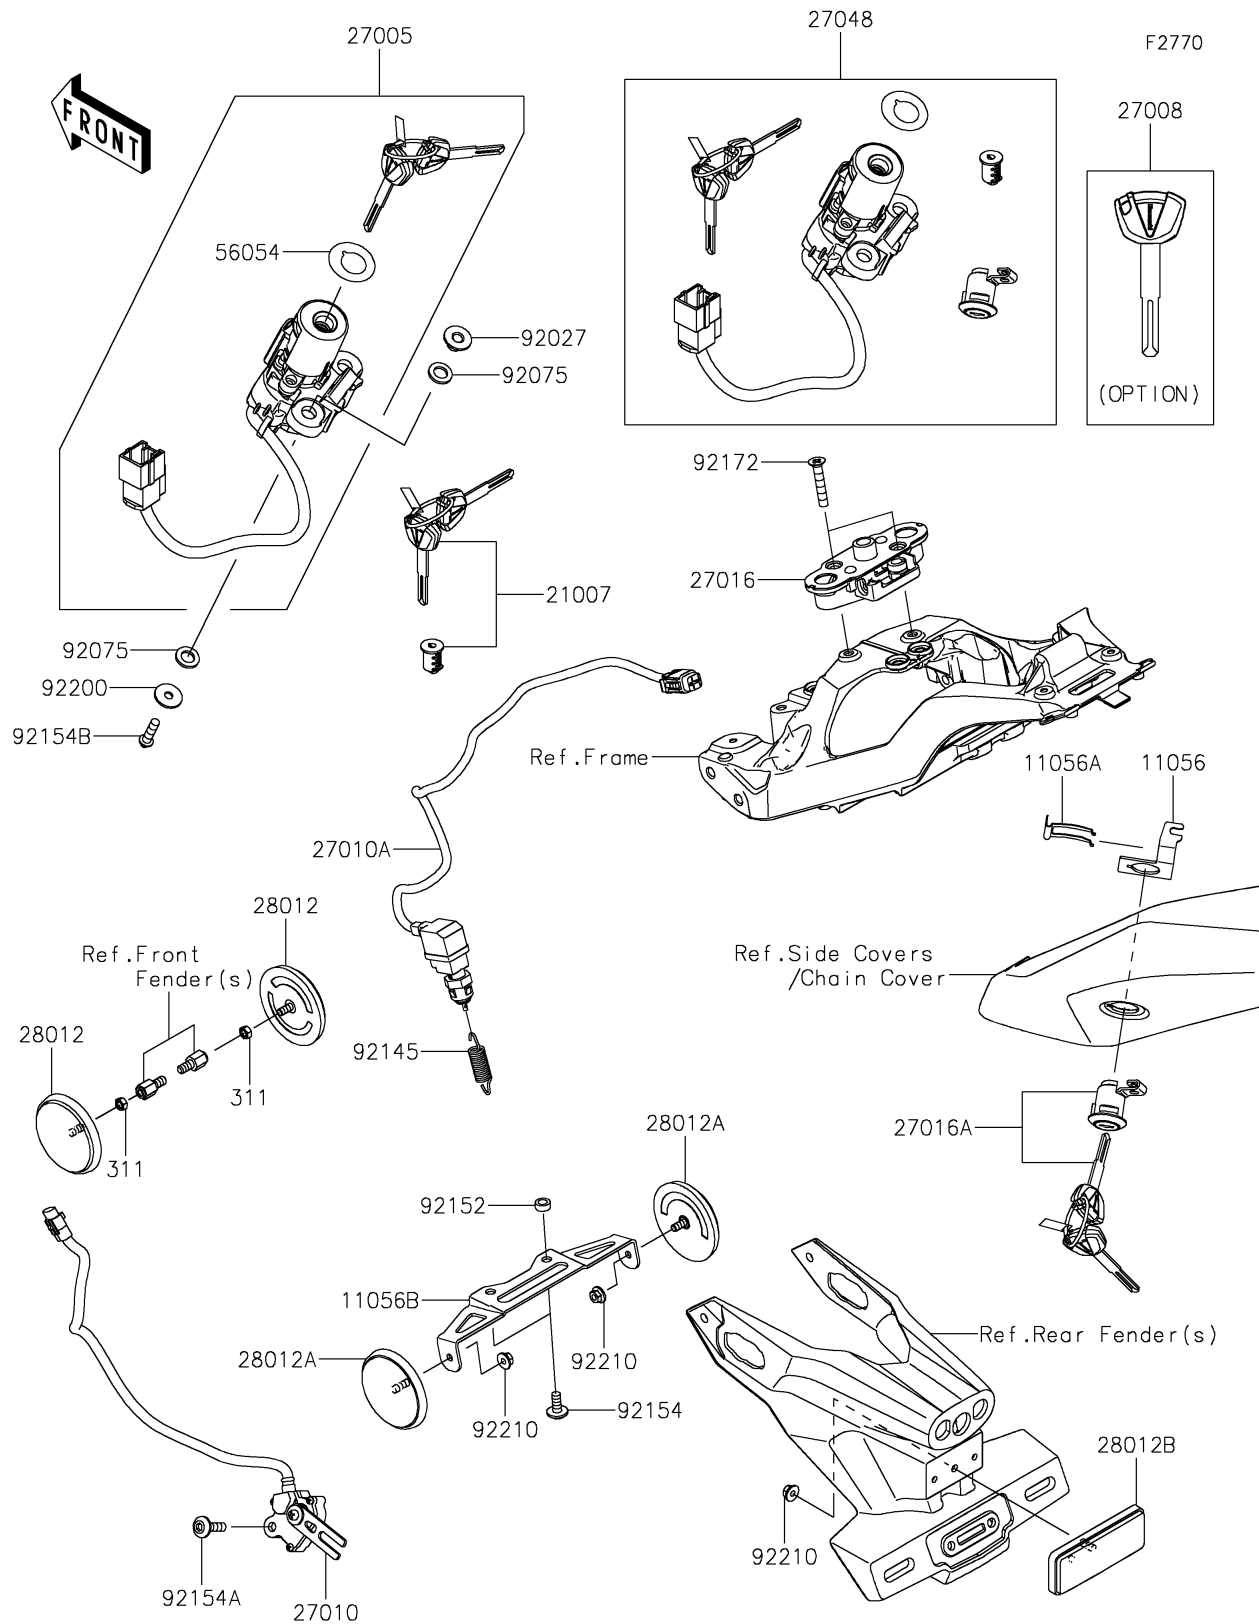

2025 Ninja ZX-10R ABS

PARTS DIAGRAM

Ignition Switch/Locks/Reflectors

2025 Ninja ZX-10R ABS

PARTS LIST

Ignition Switch/Locks/Reflectors

ITEM NAME

PART NUMBER

QUANTITY
