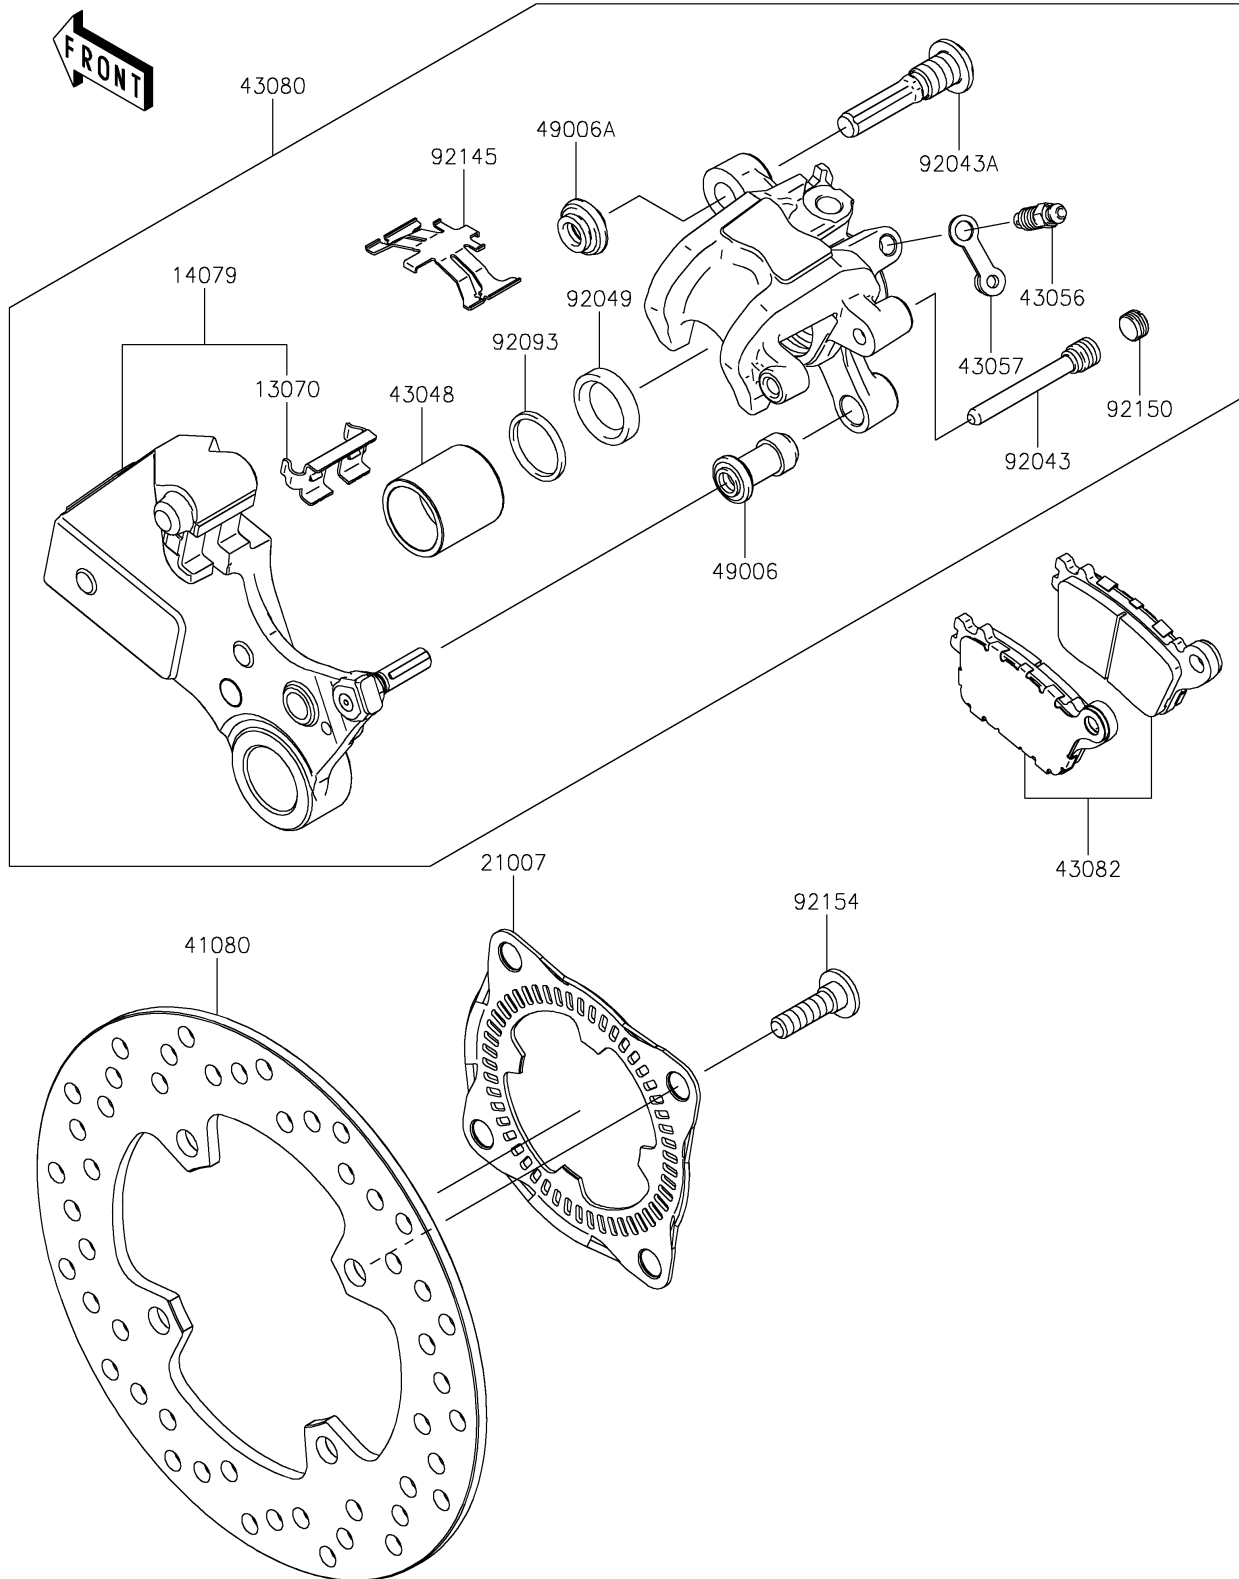

2025 Ninja ZX-10R ABS

PARTS DIAGRAM

Rear Brake

F2294

2025 Ninja ZX-10R ABS

PARTS LIST

Rear Brake

ITEM NAME

PART NUMBER

QUANTITY
