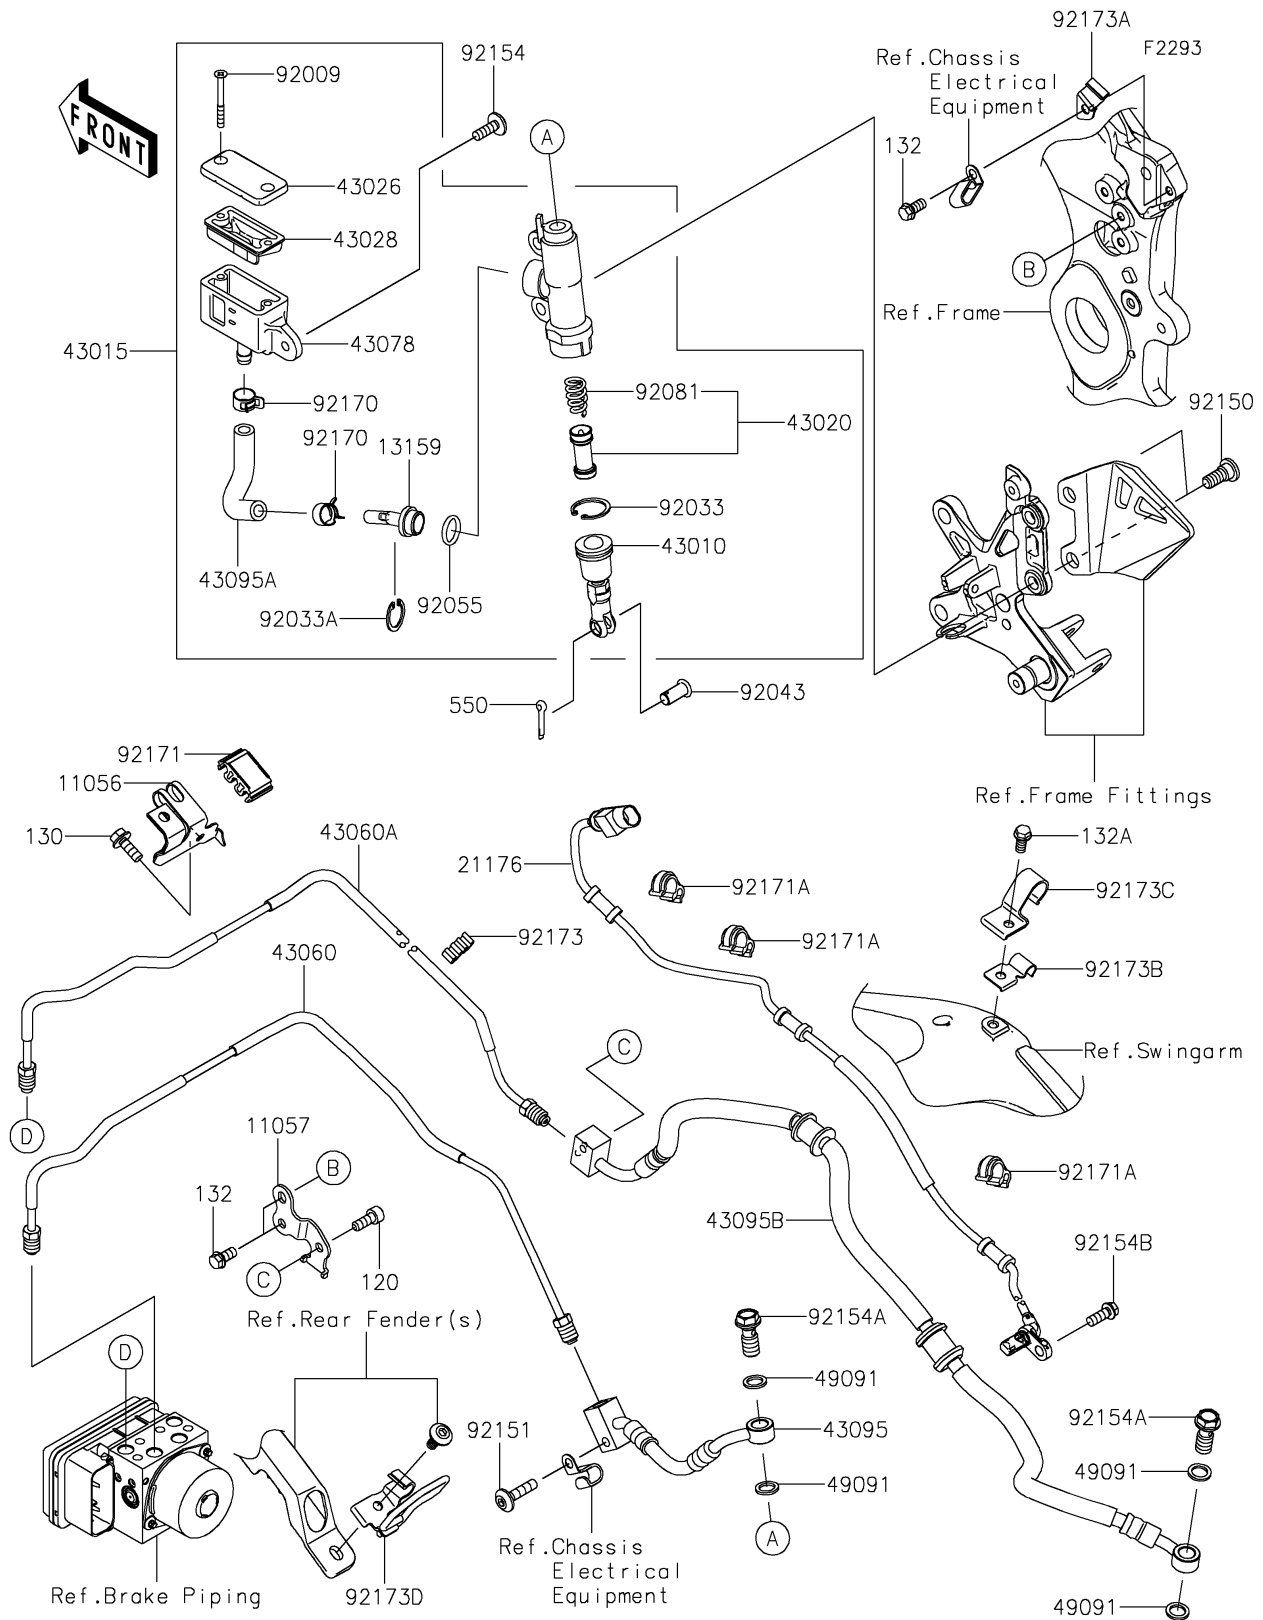

2025 Ninja ZX-10R ABS

PARTS DIAGRAM

Rear Master Cylinder

2025 Ninja ZX-10R ABS

PARTS LIST

Rear Master Cylinder

ITEM NAME

PART NUMBER

QUANTITY
