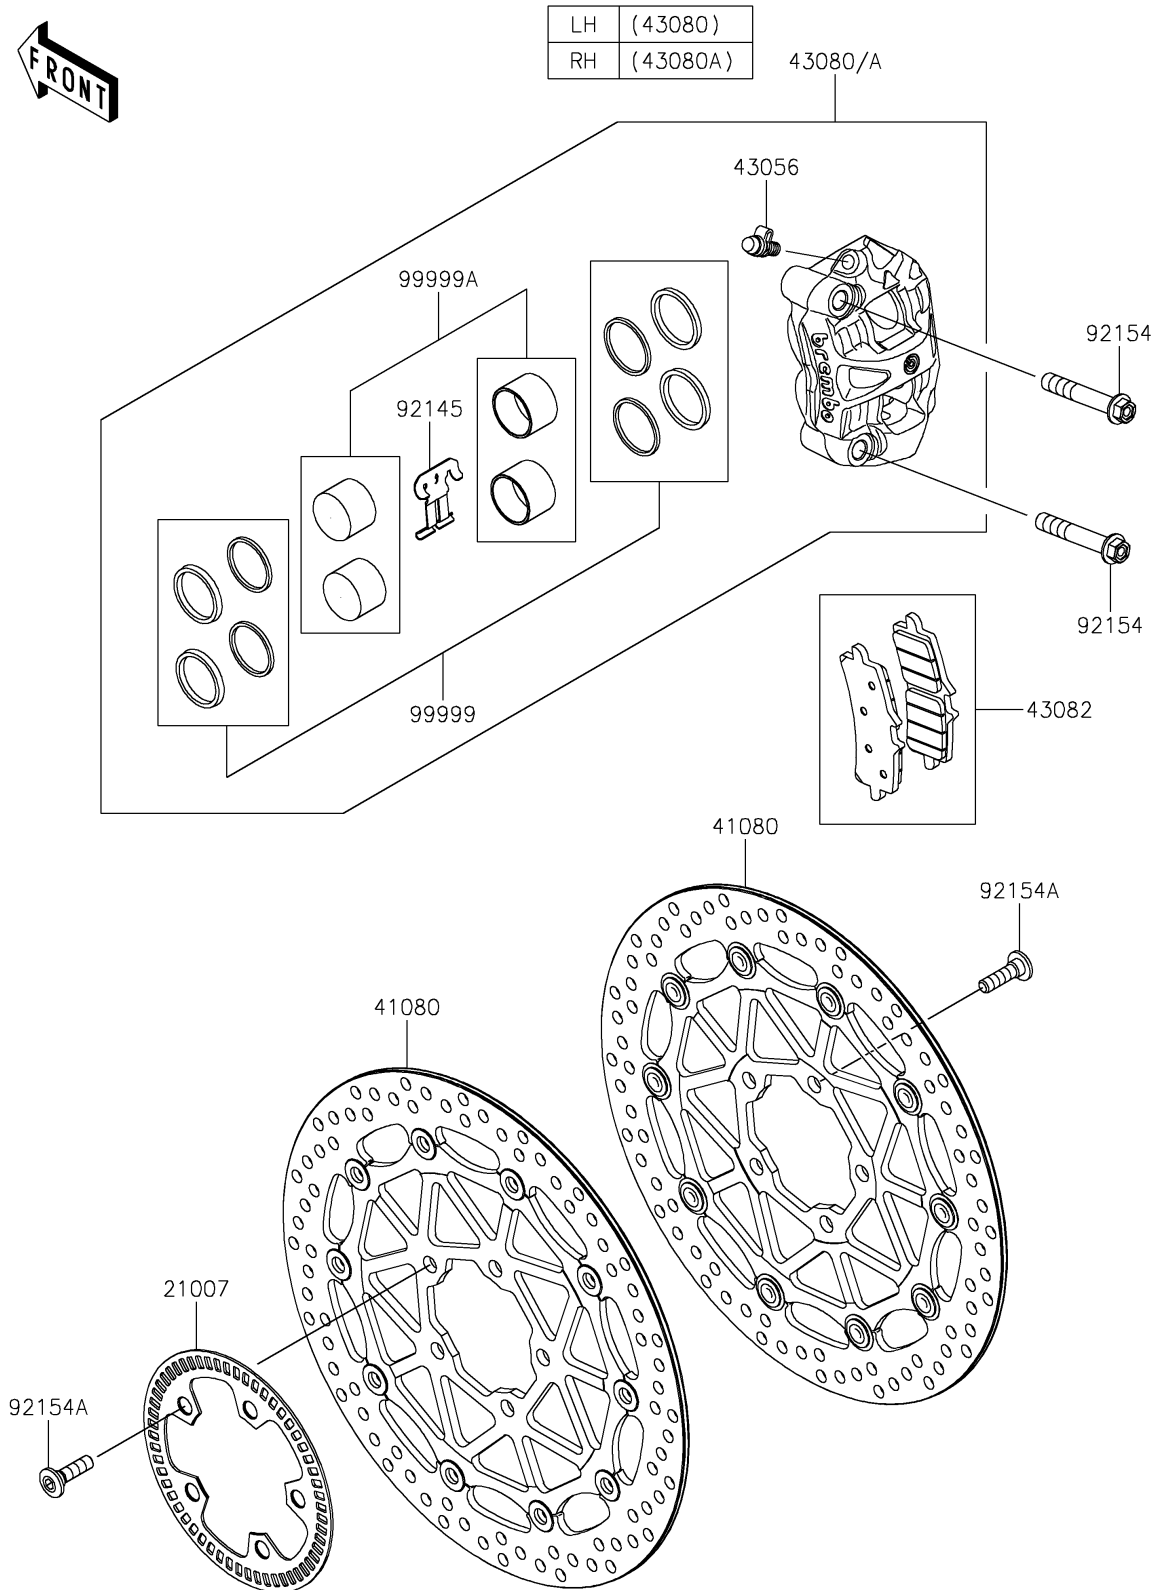

2025 Ninja ZX-10R ABS

PARTS DIAGRAM

Front Brake

F2292

LH	(43080)
RH	(43080A)

2025 Ninja ZX-10R ABS

PARTS LIST

Front Brake

ITEM NAME

PART NUMBER

QUANTITY
