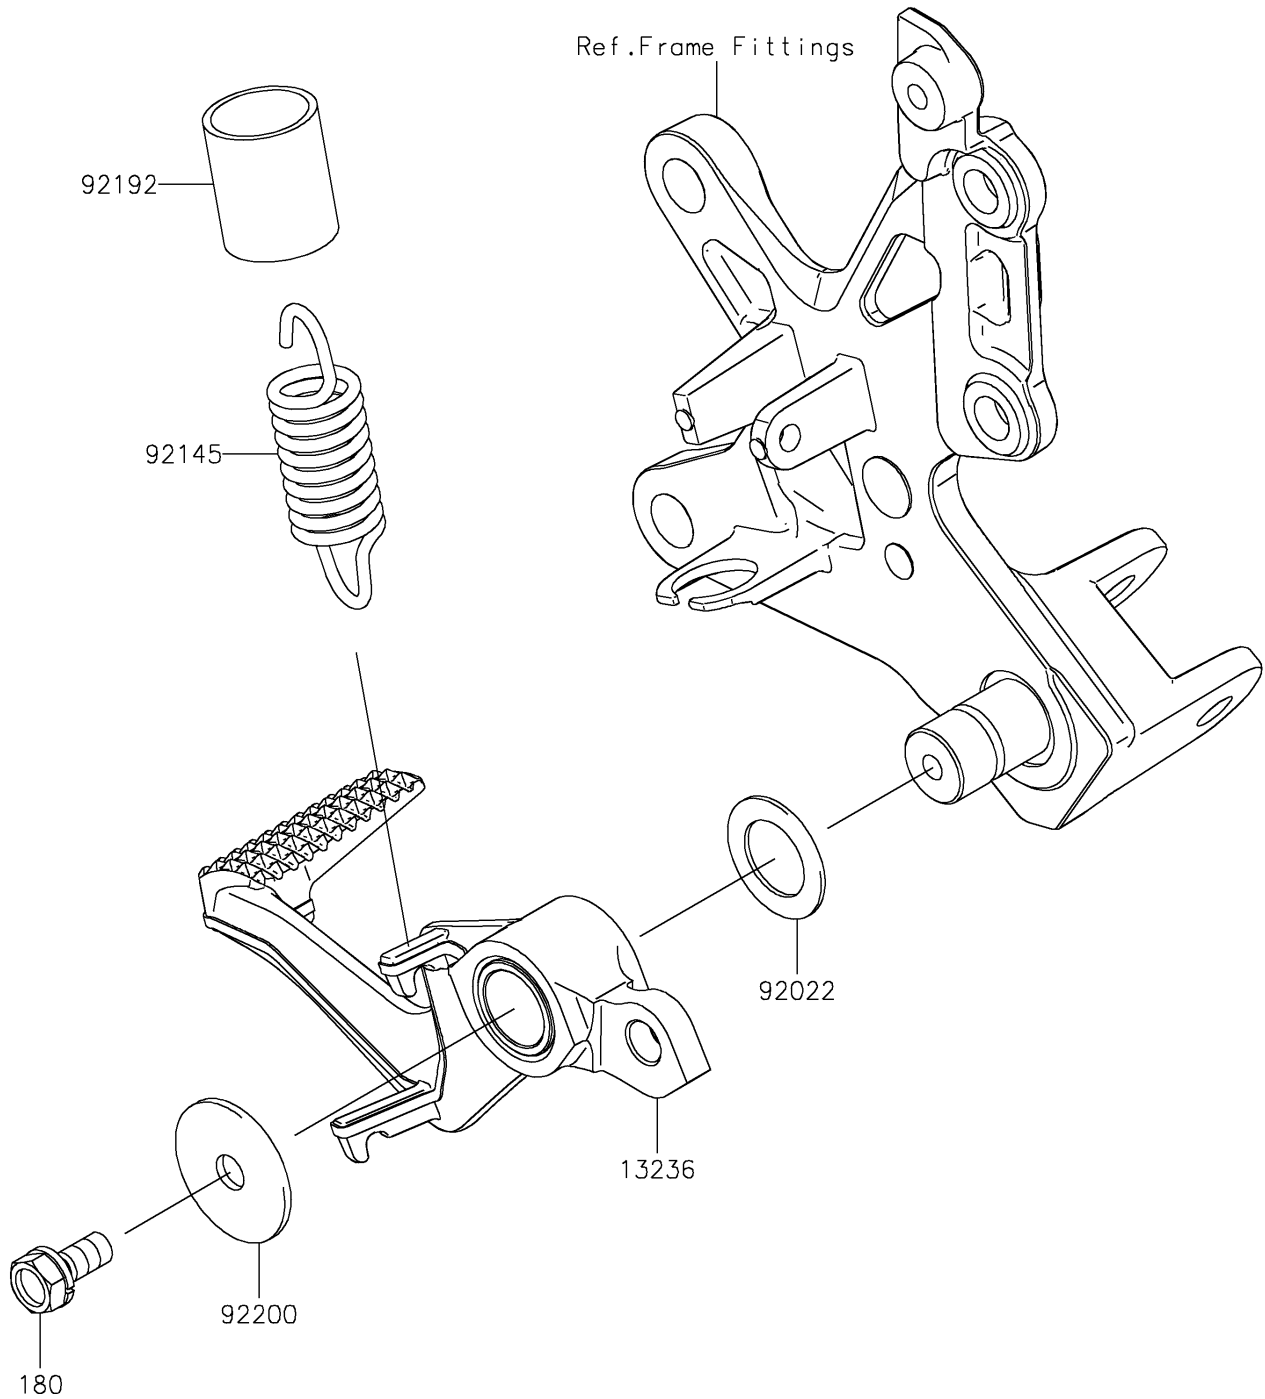

2025 Ninja ZX-10R ABS

PARTS DIAGRAM

Brake Pedal/Torque Link

F2260

2025 Ninja ZX-10R ABS

PARTS LIST

Brake Pedal/Torque Link

ITEM NAME

PART NUMBER

QUANTITY
