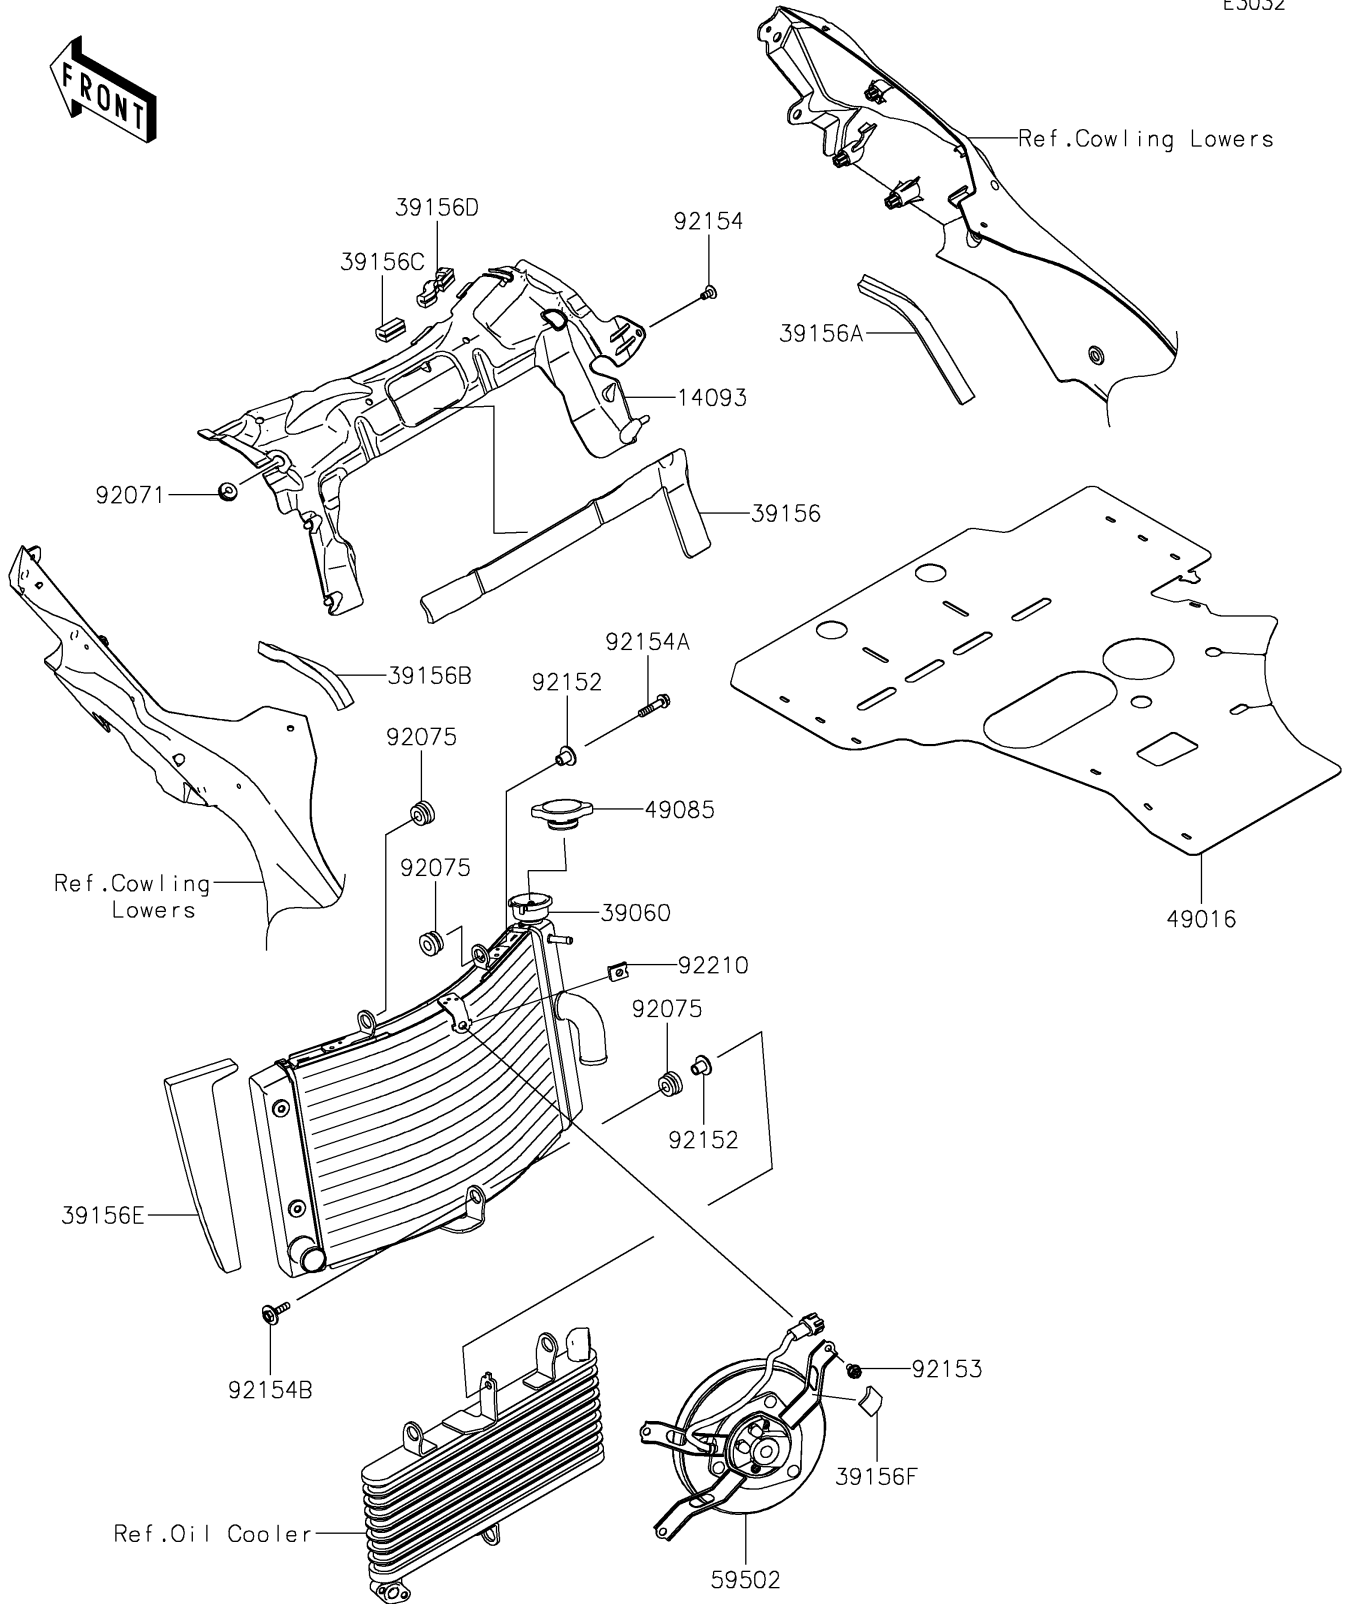

2025 Ninja ZX-10R ABS

PARTS DIAGRAM

Radiator

E3032

2025 Ninja ZX-10R ABS

PARTS LIST

Radiator

ITEM NAME

PART NUMBER

QUANTITY
