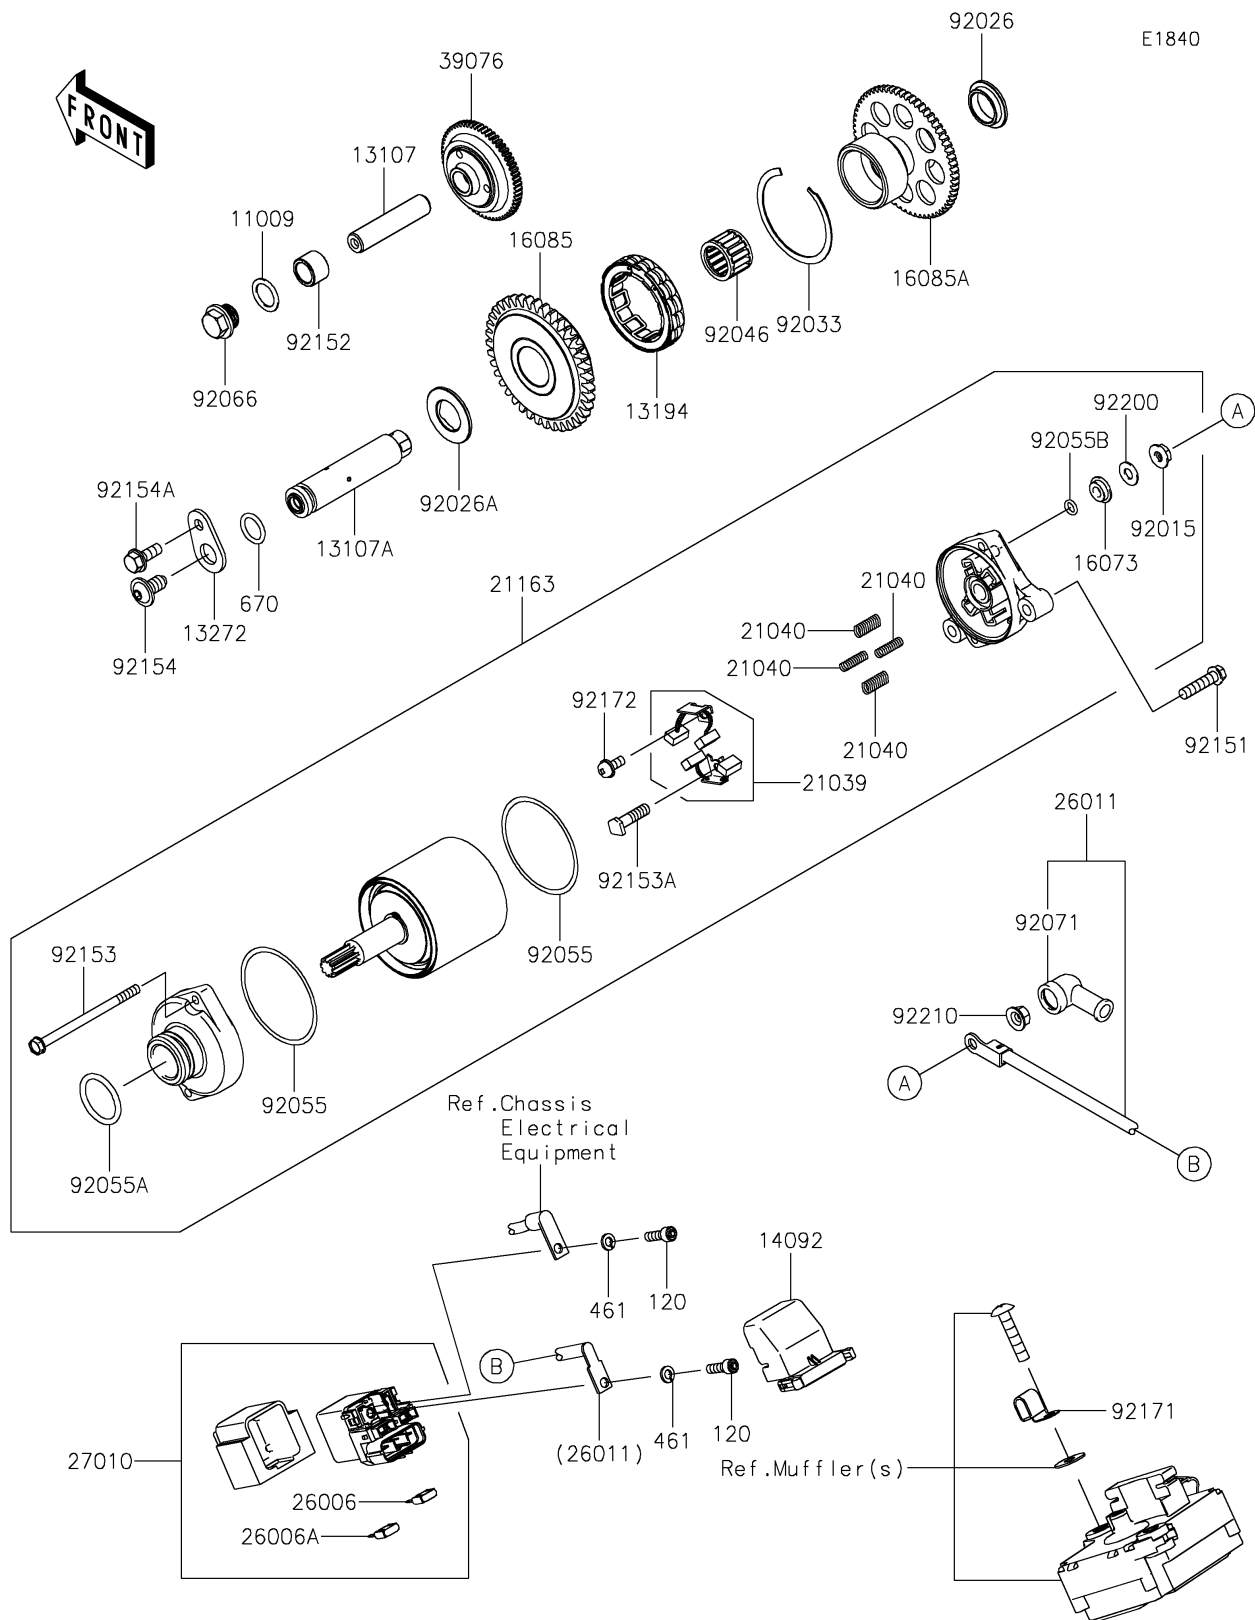

2025 Ninja ZX-10R ABS

PARTS DIAGRAM

Starter Motor

2025 Ninja ZX-10R ABS

PARTS LIST

Starter Motor

ITEM NAME

PART NUMBER

QUANTITY
