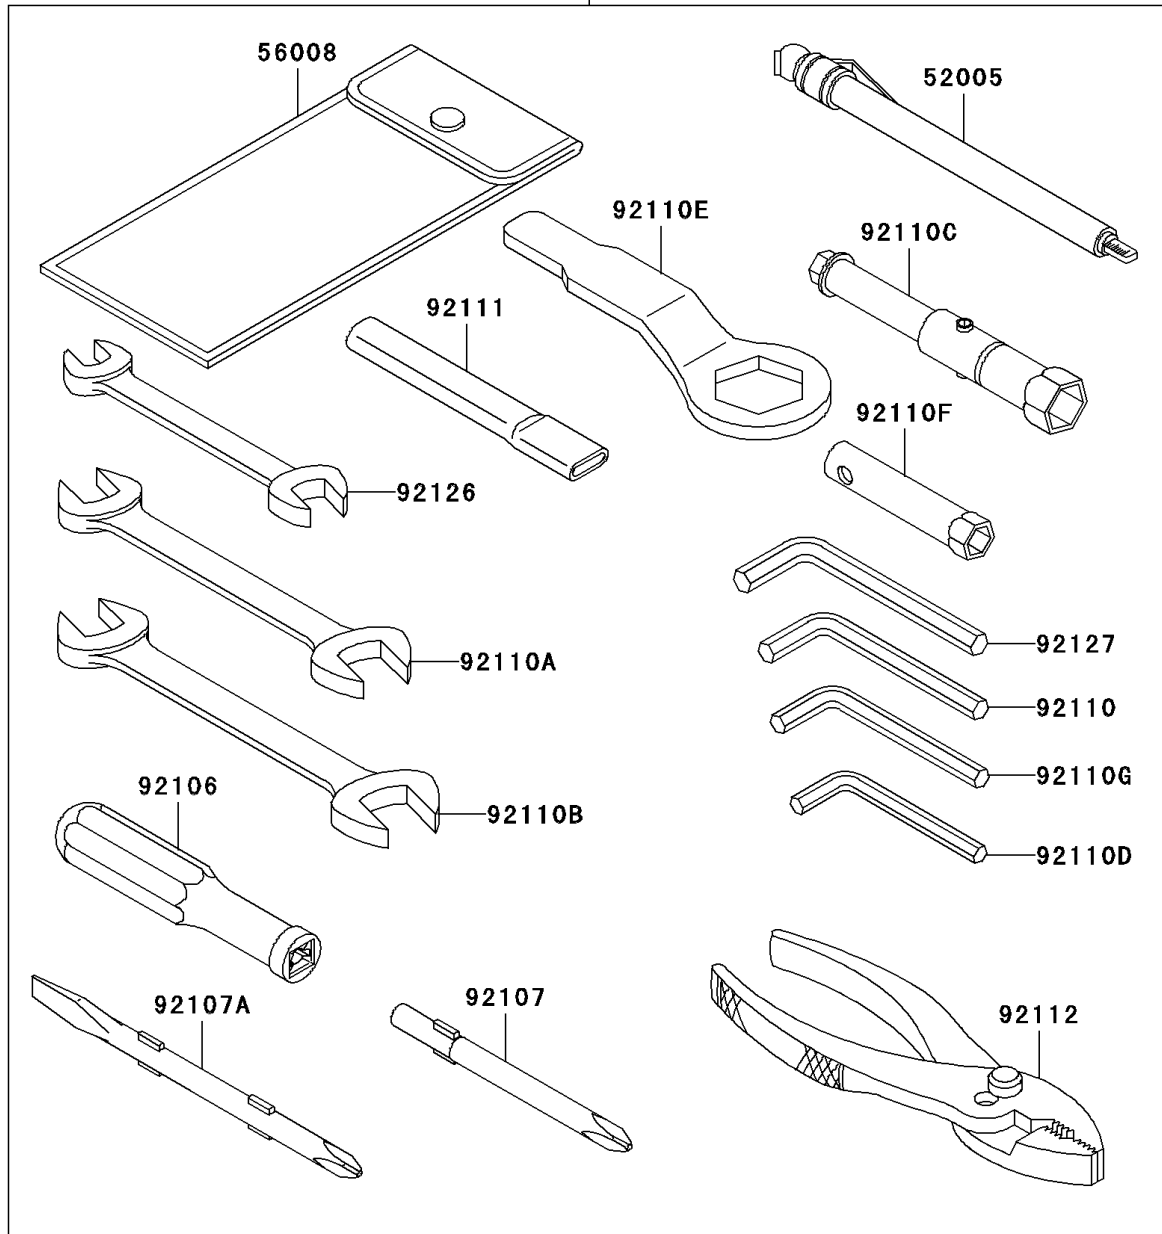

2003 Ninja[®] ZX[™]-12R

PARTS DIAGRAM

Owner's Tools

56007

F2810

2003 Ninja® ZX™ -12R

PARTS LIST

Owner's Tools

ITEM NAME

PART NUMBER

QUANTITY
