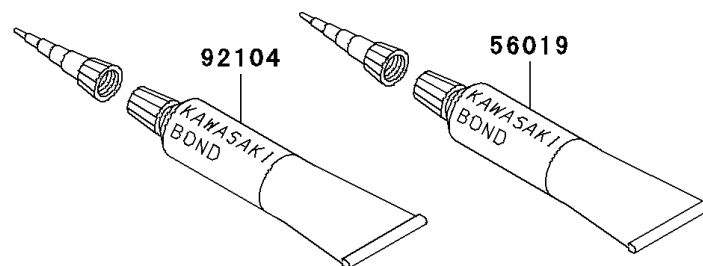

2003 Ninja[®] ZX[™]-12R

PARTS DIAGRAM

Owner's Tools

56007

F2810

2003 Ninja® ZX™ -12R

PARTS LIST

Owner's Tools

ITEM NAME

PART NUMBER

QUANTITY
