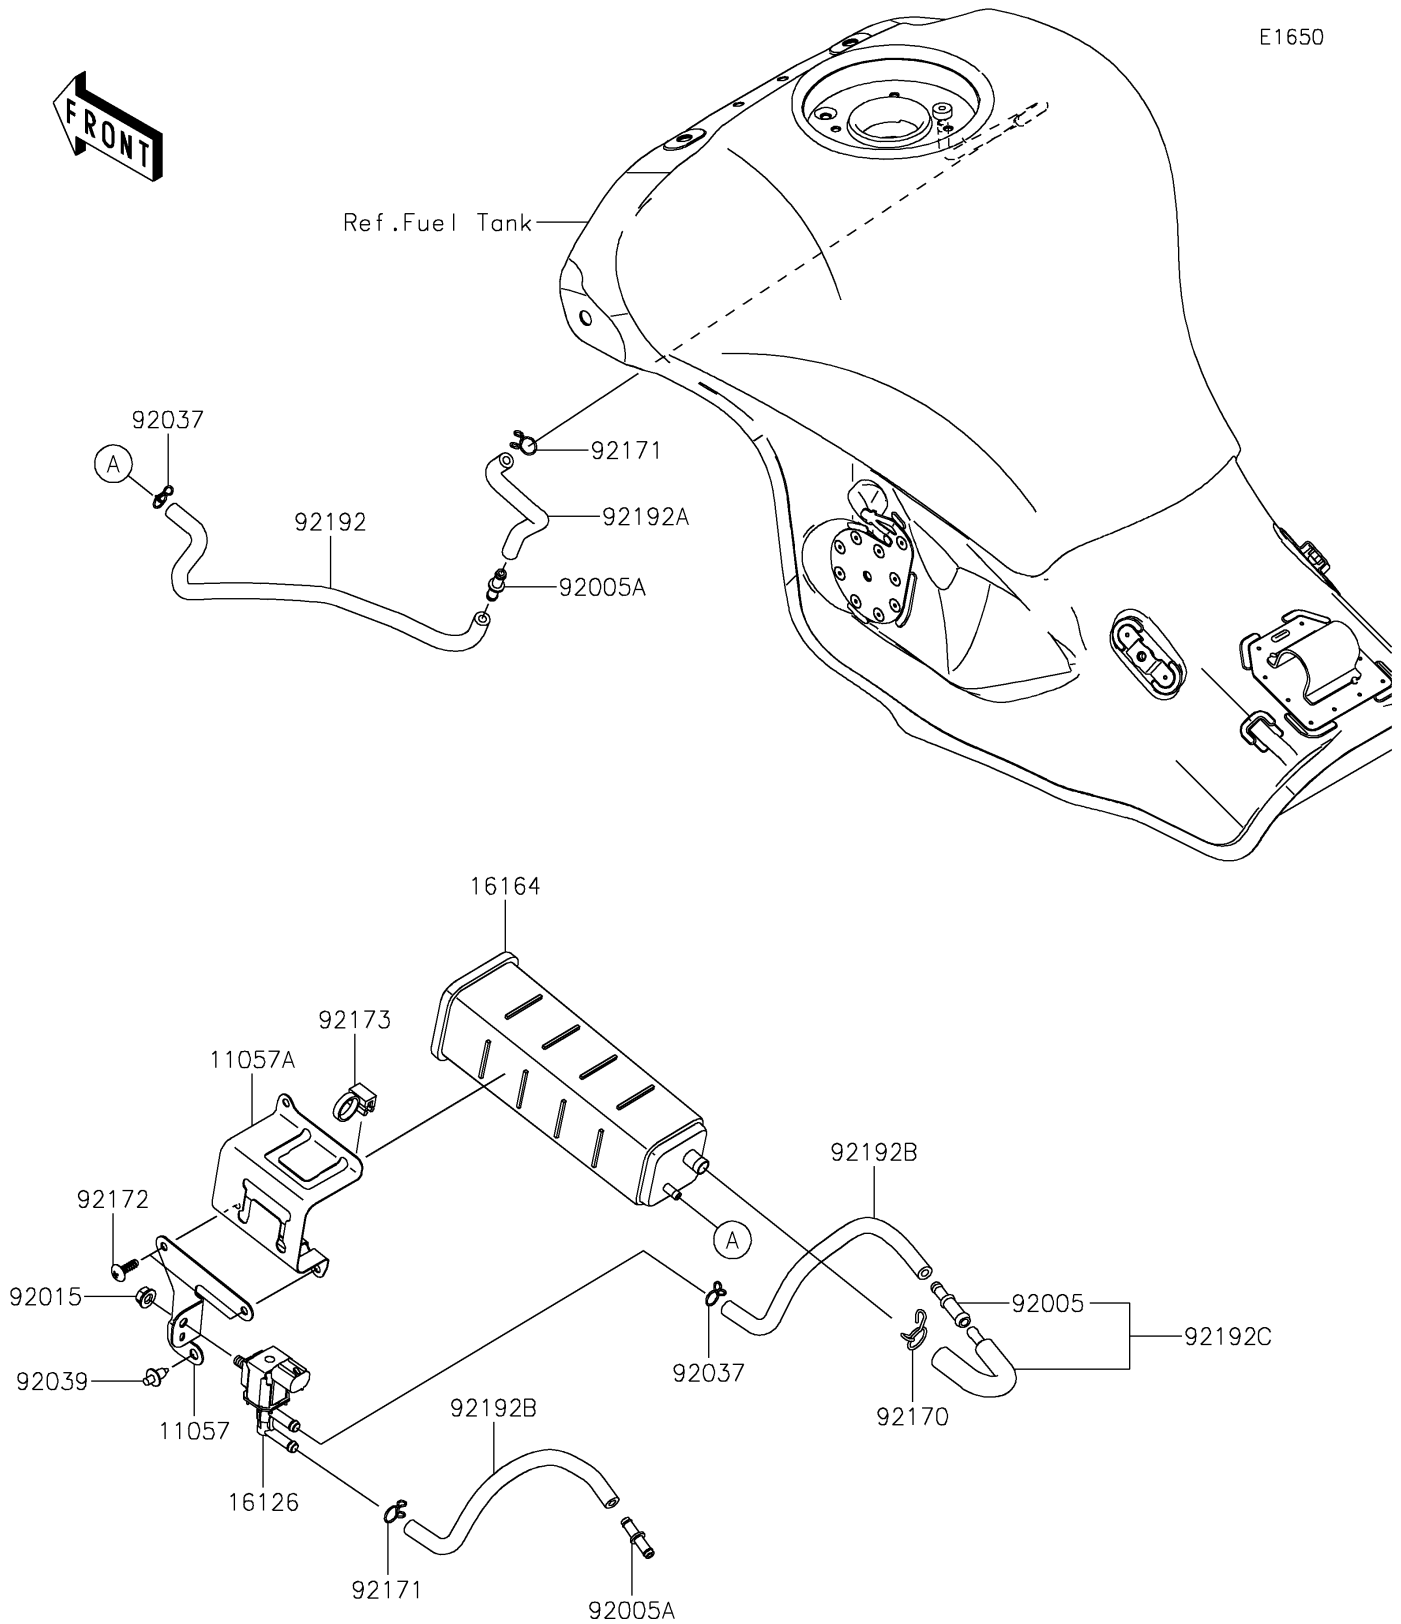

2025 Ninja ZX-10R ABS

PARTS DIAGRAM

Fuel Evaporative System(CA)

E1650

2025 Ninja ZX-10R ABS

PARTS LIST

Fuel Evaporative System(CA)

ITEM NAME

PART NUMBER

QUANTITY
