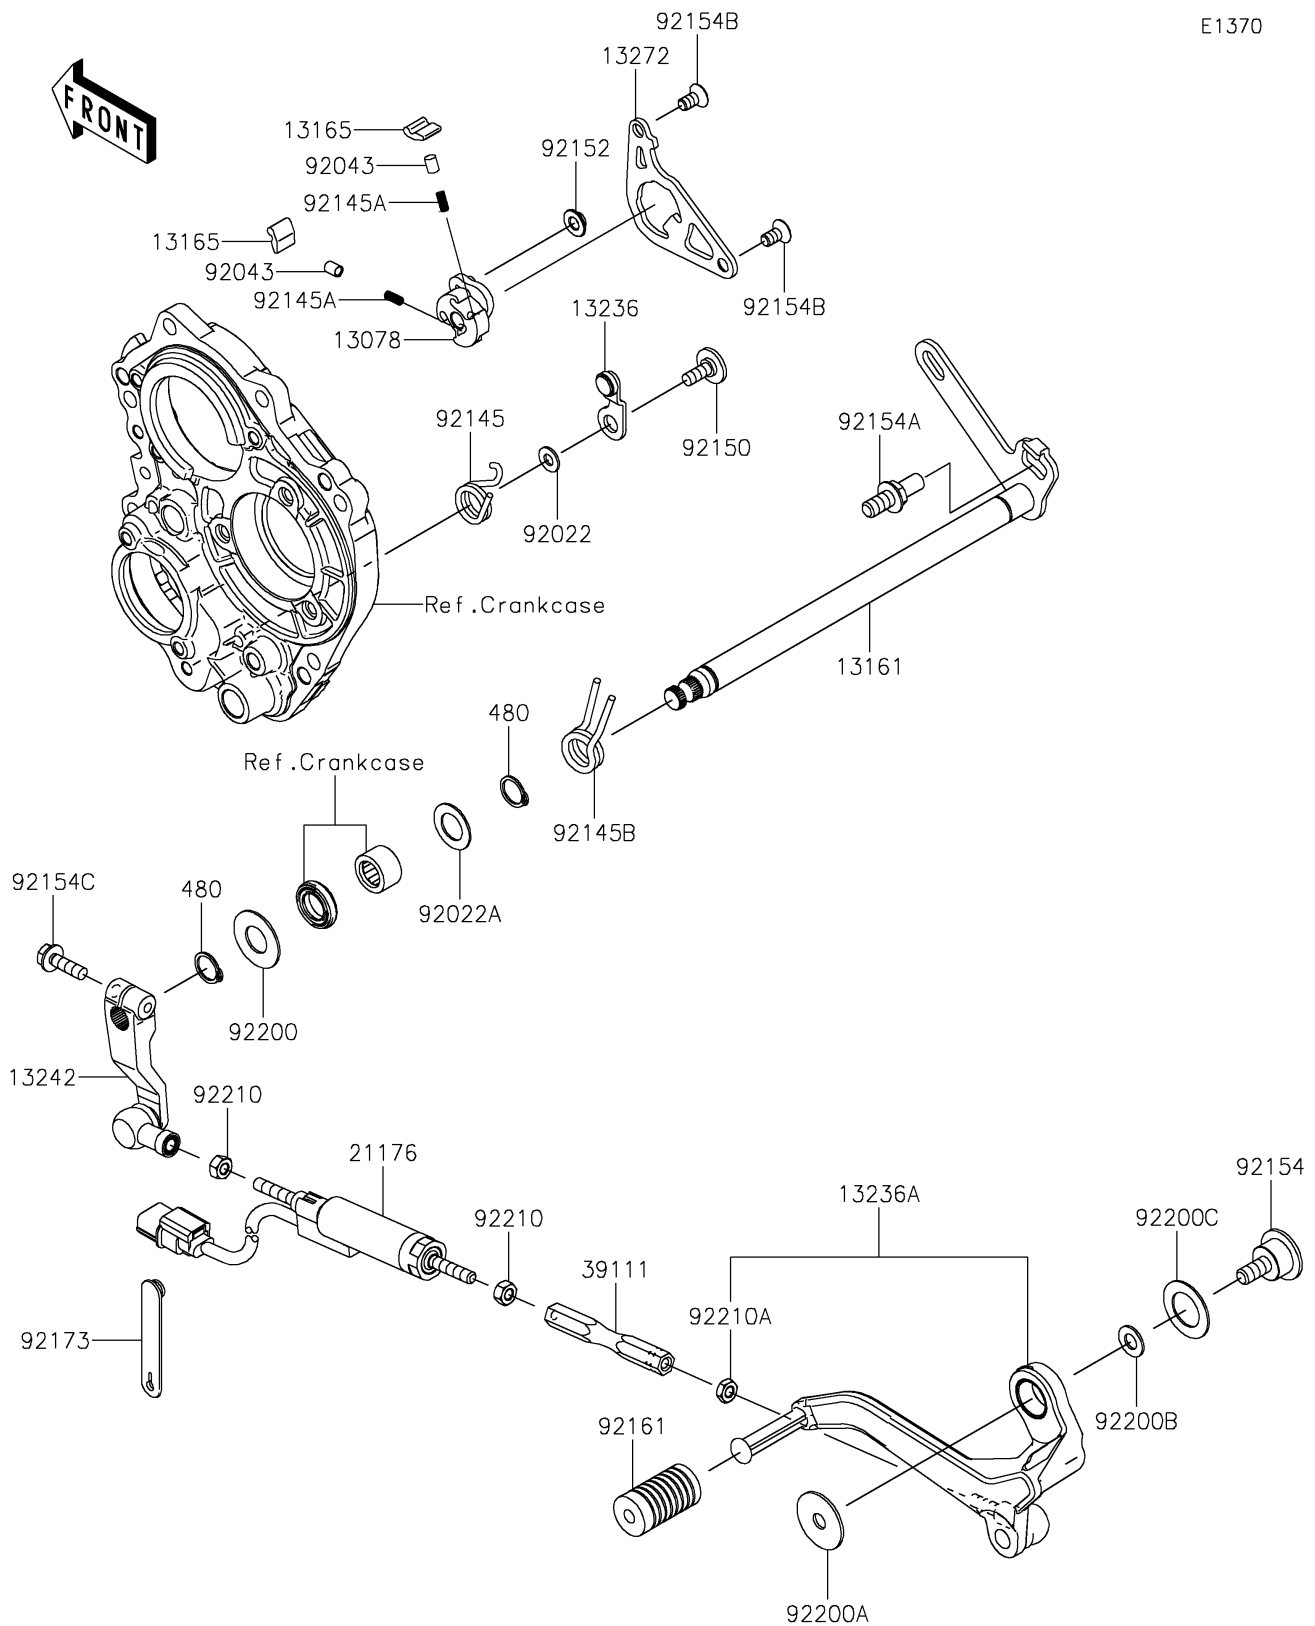

2025 Ninja ZX-10R ABS

PARTS DIAGRAM

Gear Change Mechanism

E1370

2025 Ninja ZX-10R ABS

PARTS LIST

Gear Change Mechanism

ITEM NAME

PART NUMBER

QUANTITY
