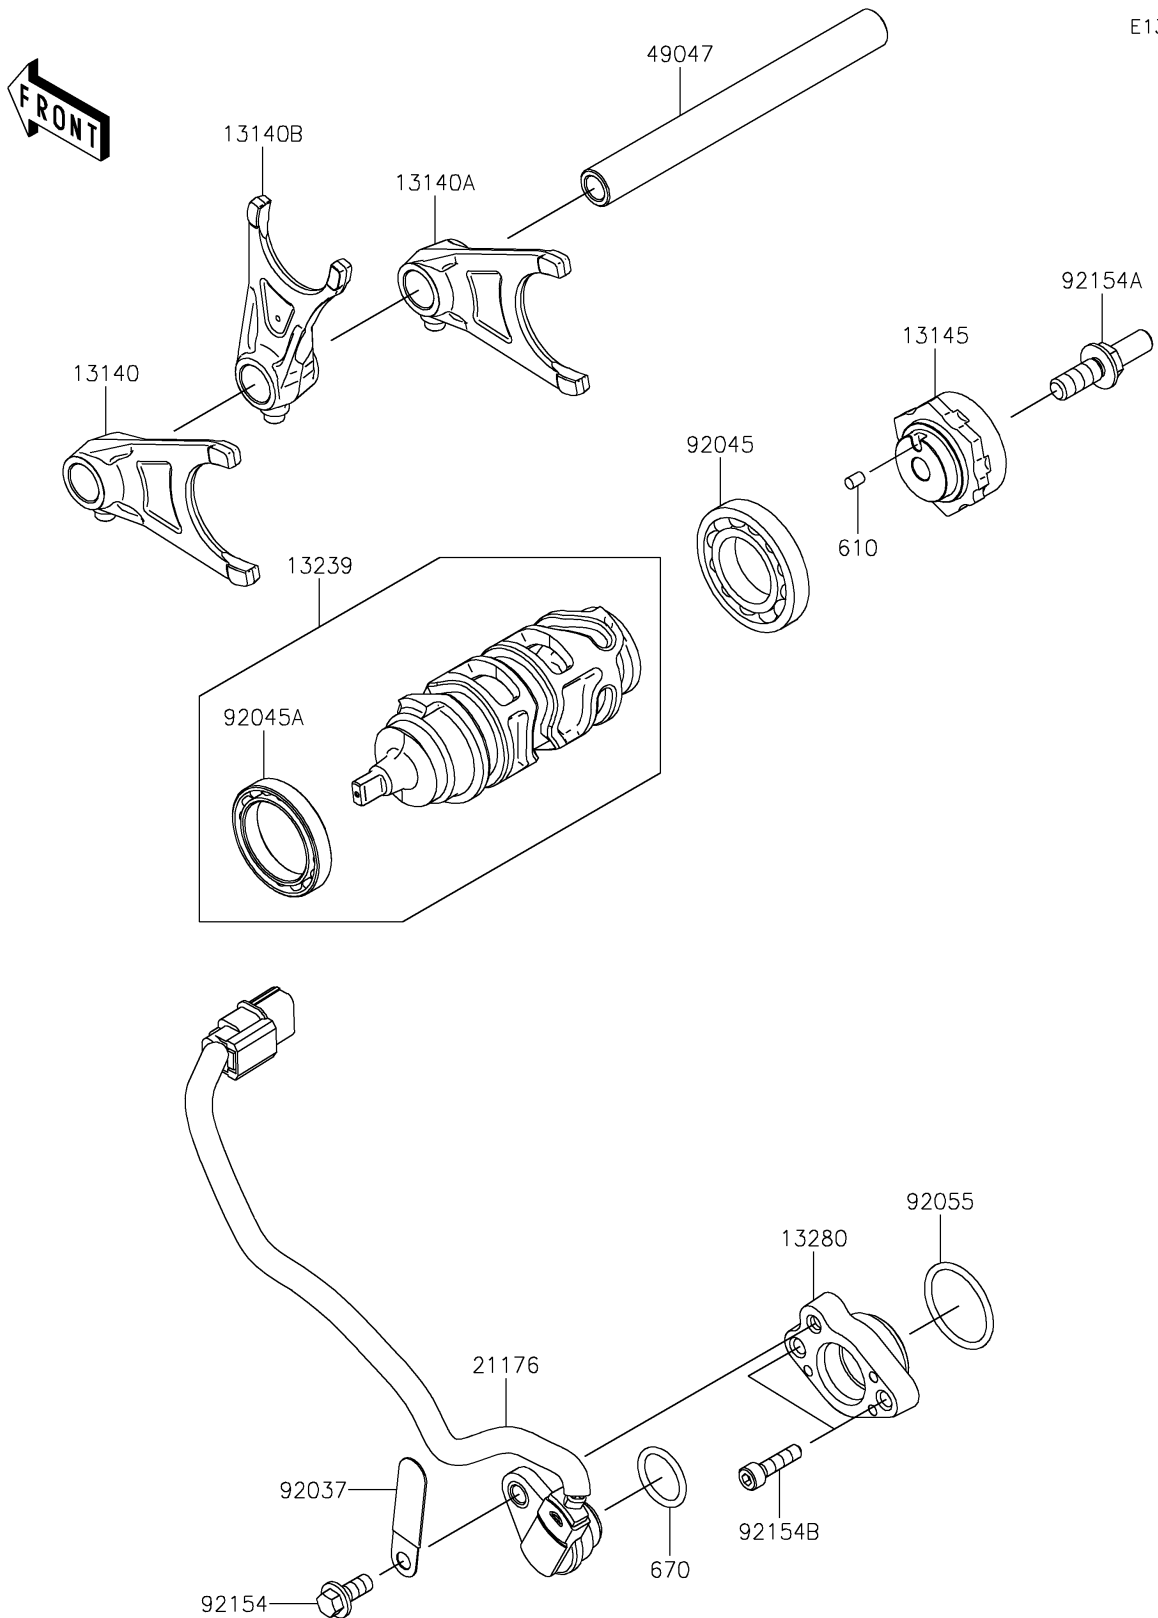

2025 Ninja ZX-10R ABS

PARTS DIAGRAM

Gear Change Drum/Shift Fork(s)

E1362

2025 Ninja ZX-10R ABS

PARTS LIST

Gear Change Drum/Shift Fork(s)

ITEM NAME

PART NUMBER

QUANTITY
