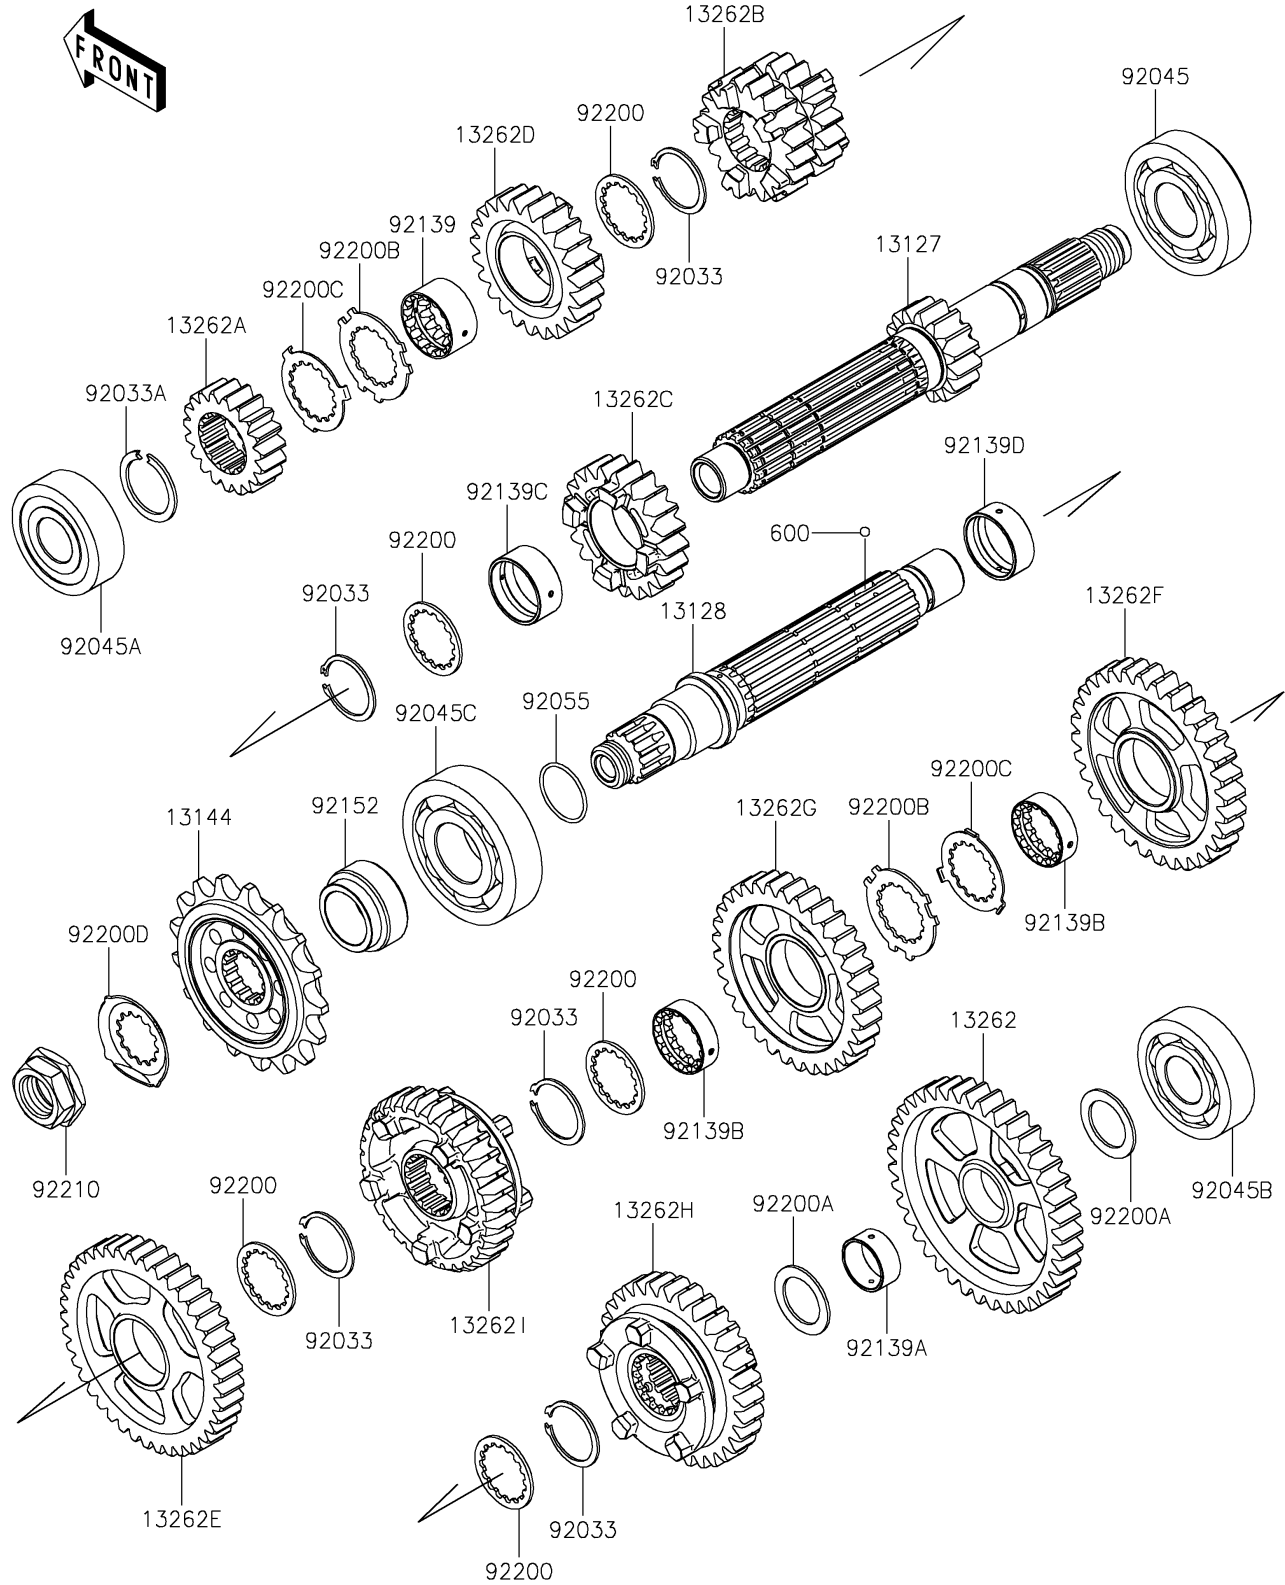

2025 Ninja ZX-10R ABS

PARTS DIAGRAM

Transmission

E1361

2025 Ninja ZX-10R ABS

PARTS LIST

Transmission

ITEM NAME

PART NUMBER

QUANTITY
