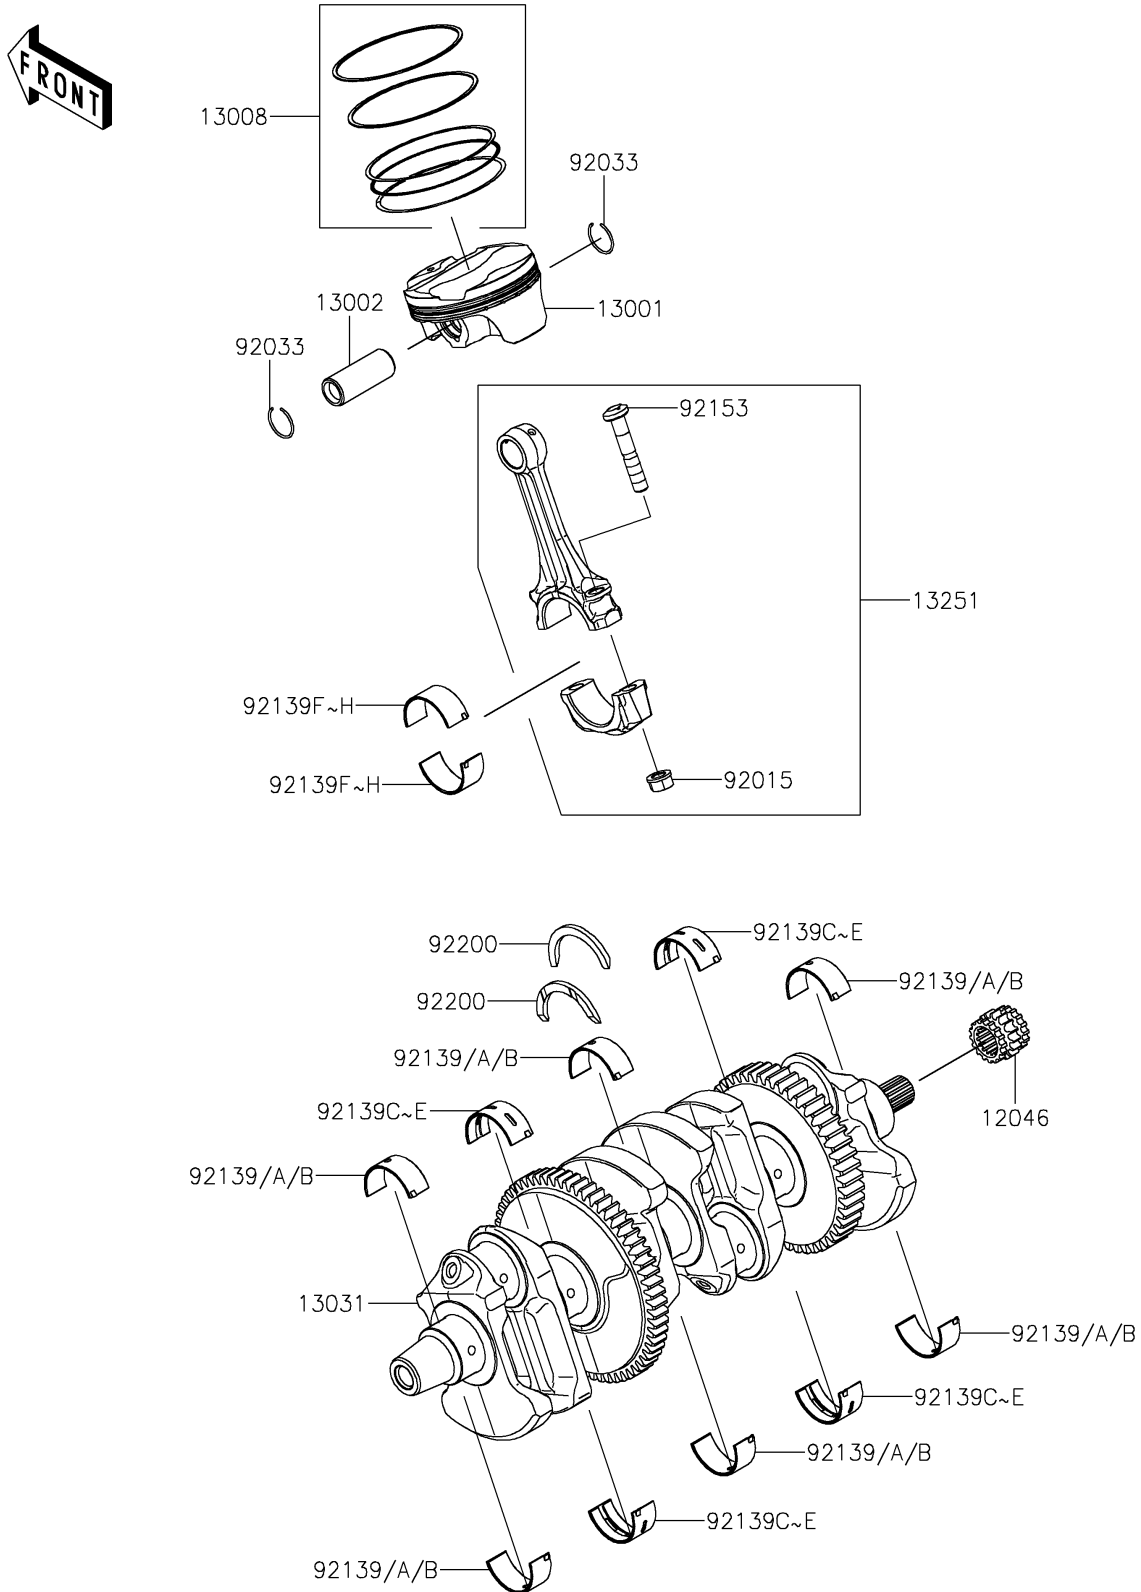

2025 Ninja ZX-10R ABS

PARTS DIAGRAM

Crankshaft/Piston(s)

E1320

2025 Ninja ZX-10R ABS

PARTS LIST

Crankshaft/Piston(s)

ITEM NAME

PART NUMBER

QUANTITY
