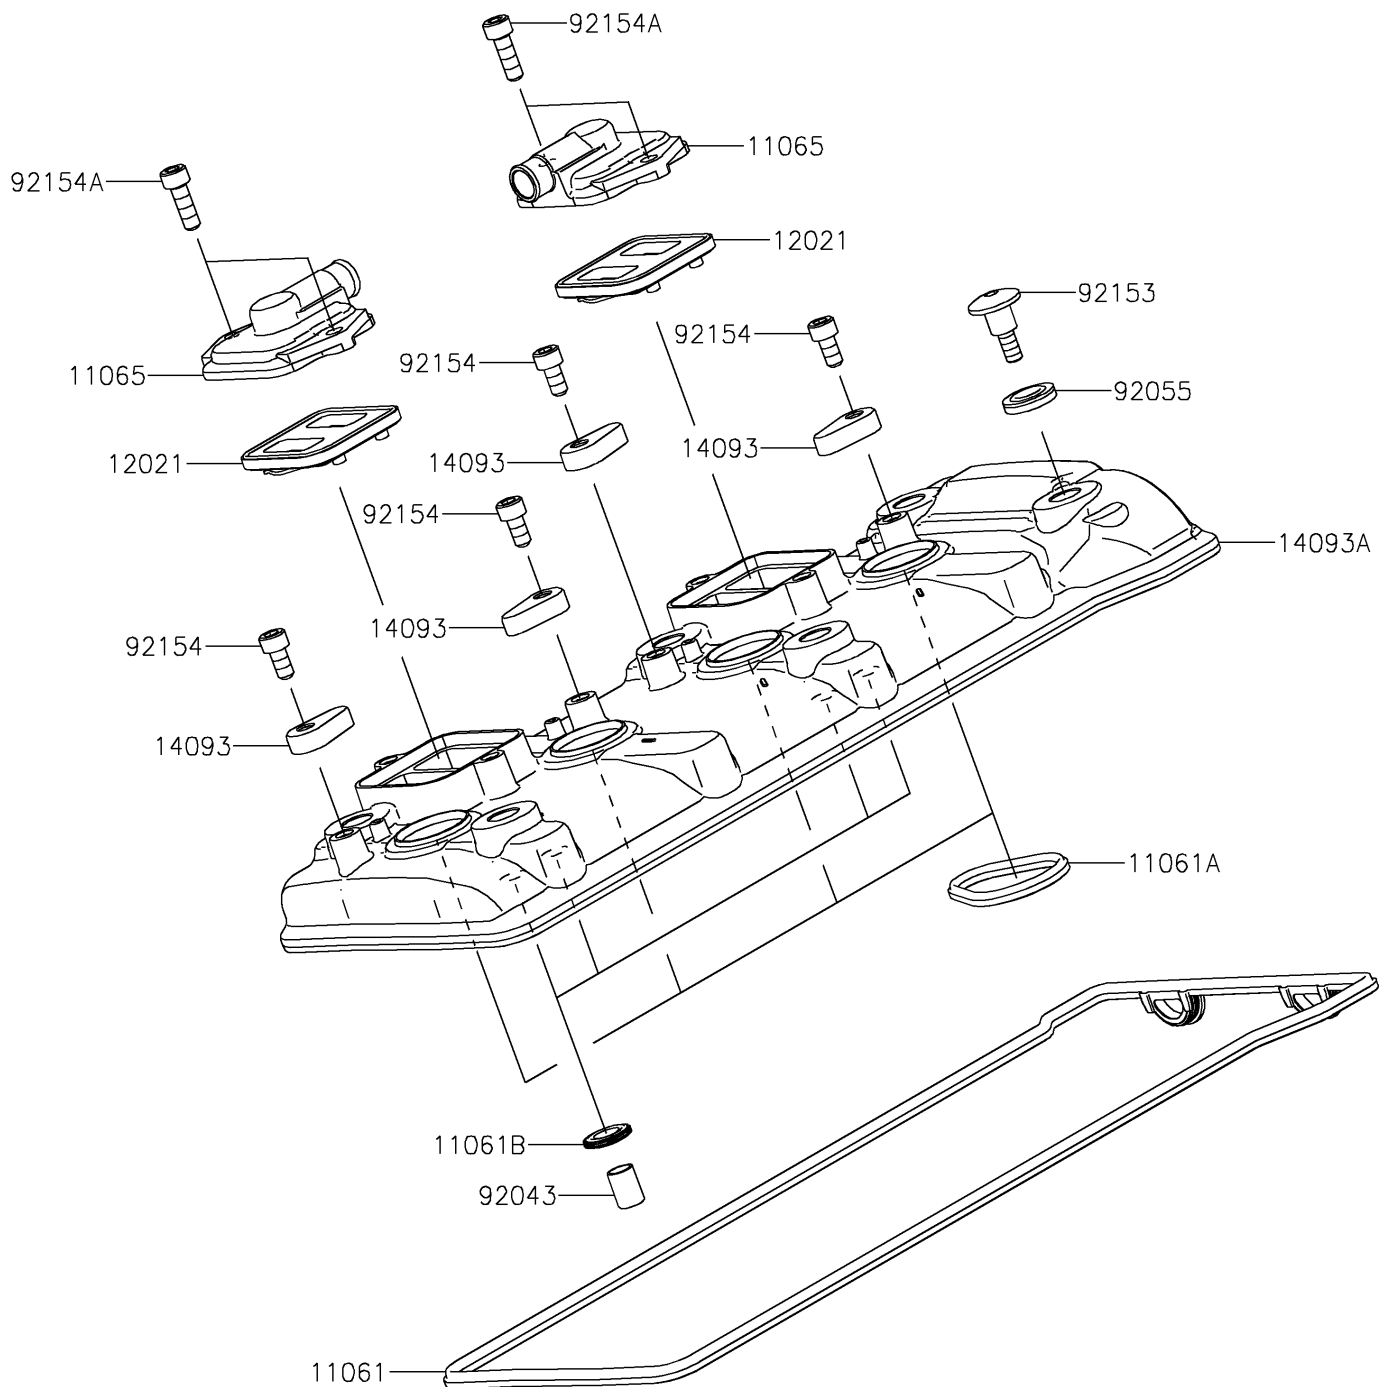

2025 Ninja ZX-10R ABS

PARTS DIAGRAM Cylinder Head Cover

E1112

2025 Ninja ZX-10R ABS

PARTS LIST

Cylinder Head Cover

ITEM NAME

PART NUMBER

QUANTITY
