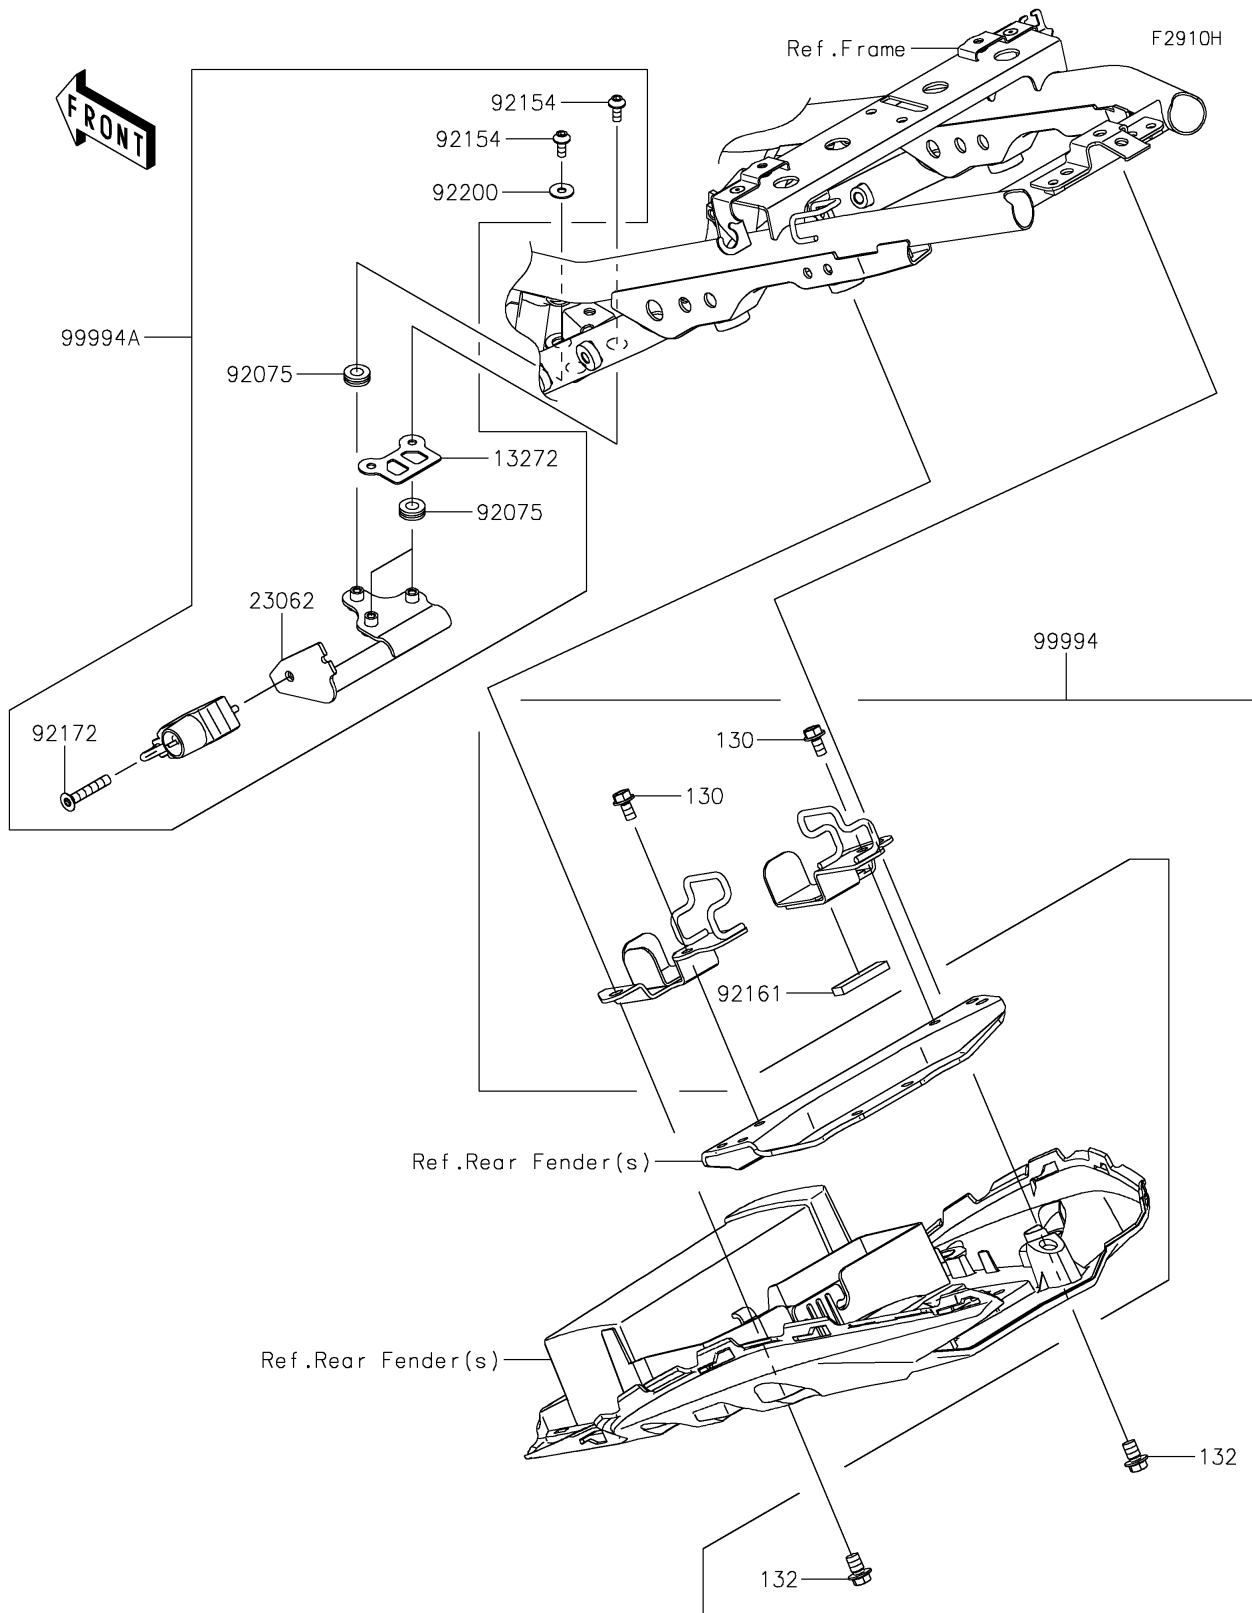

2025 Ninja 650 KRT Edition

PARTS DIAGRAM

Accessory(U-Lock Bracket etc.)

2025 Ninja 650 KRT Edition

PARTS LIST

Accessory(U-Lock Bracket etc.)

ITEM NAME

PART NUMBER

QUANTITY
