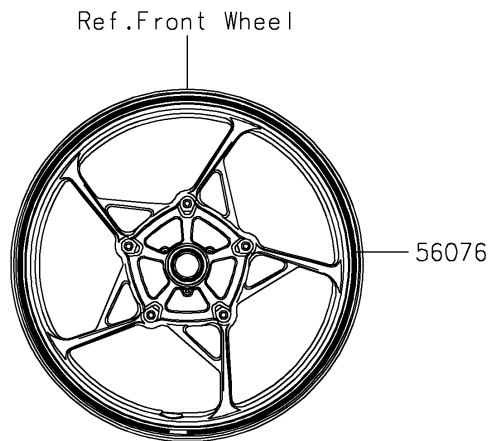

2025 NINJA® 650

PARTS DIAGRAM

Decals(Black)(RSFNN/RSFNL)

F2861

2025 NINJA® 650

PARTS LIST

Decals(Black)(RSFNN/RSFNL)

ITEM NAME

PART NUMBER

QUANTITY
