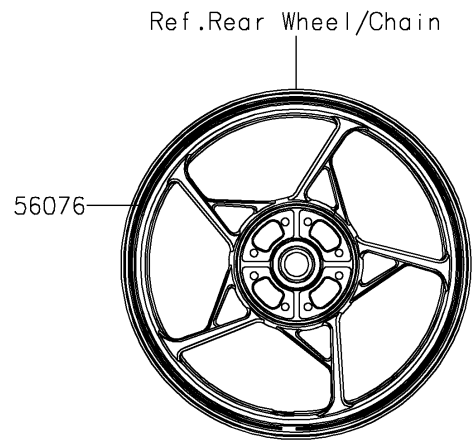

2025 NINJA® 650

PARTS DIAGRAM

Decals(Black)(RSFNN/RSFNL)

F2861

2025 NINJA® 650

PARTS LIST

Decals(Black)(RSFNN/RSFNL)

ITEM NAME

PART NUMBER

QUANTITY
