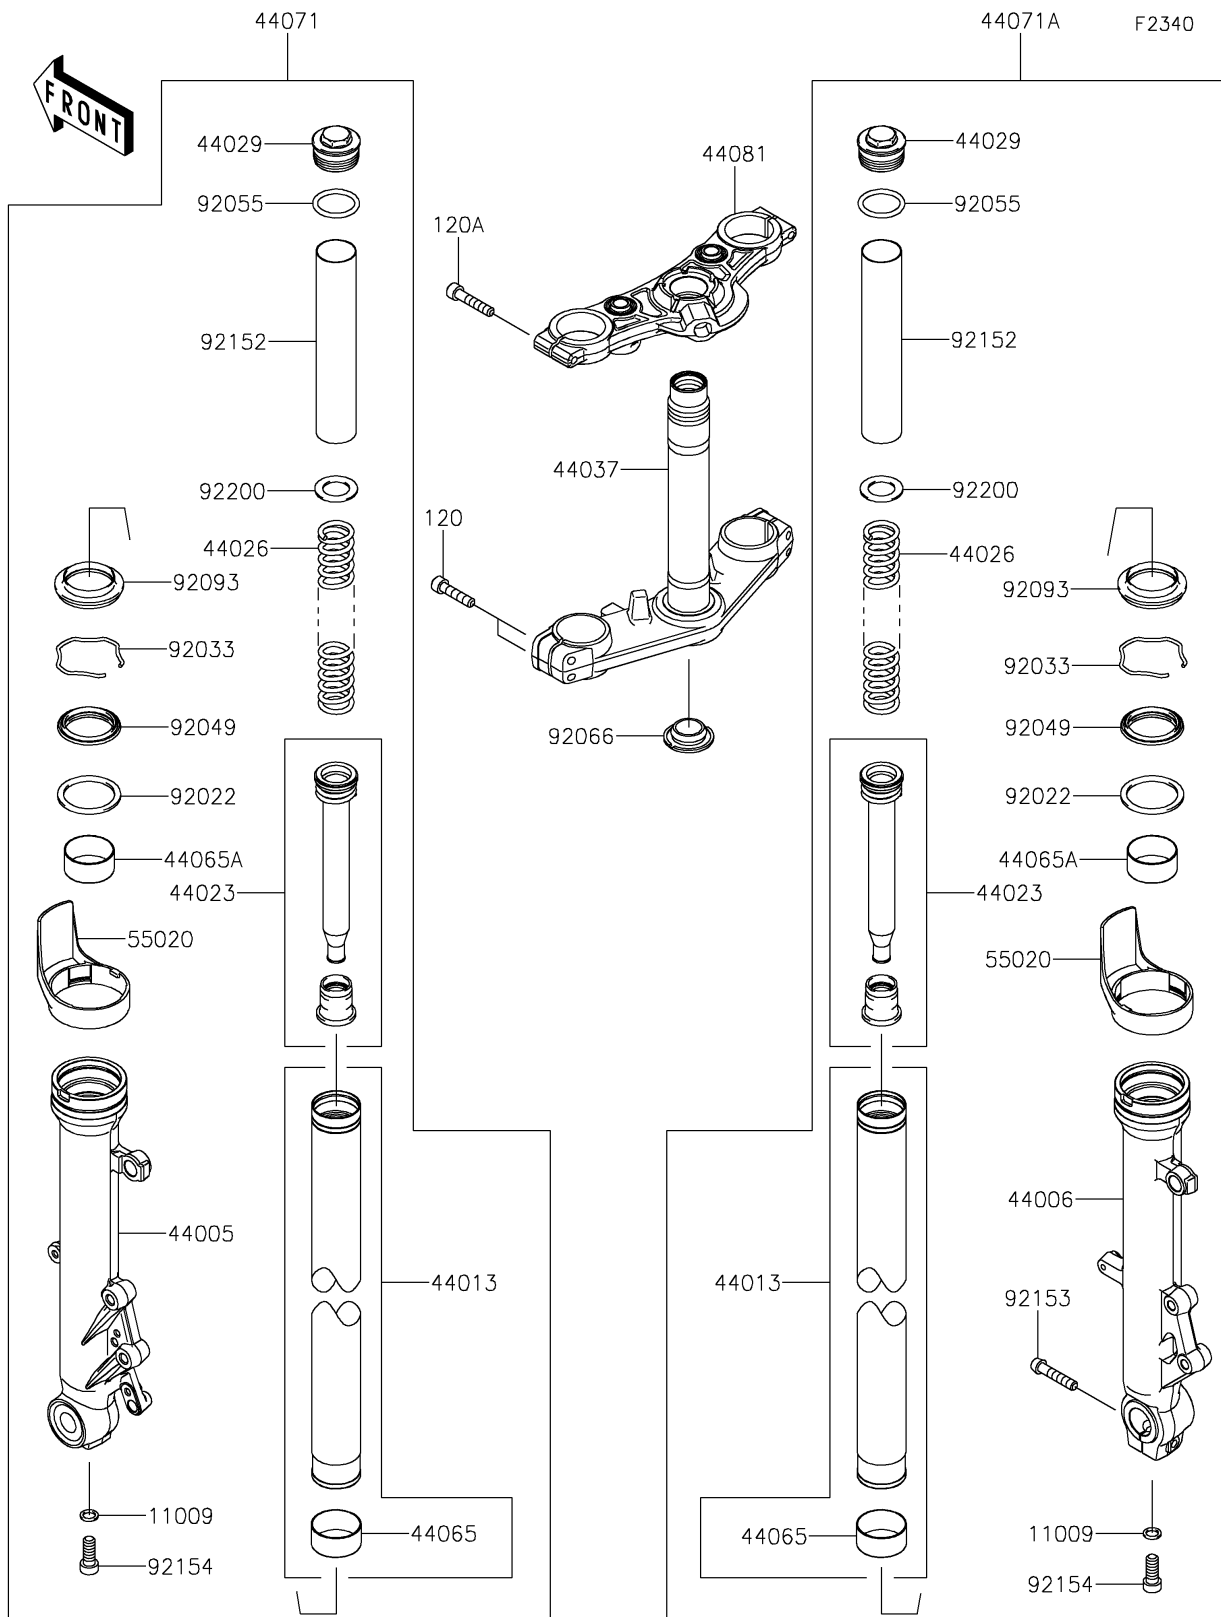

2025 NINJA® 650

PARTS DIAGRAM

Front Fork

2025 NINJA® 650

PARTS LIST

Front Fork

ITEM NAME

PART NUMBER

QUANTITY
