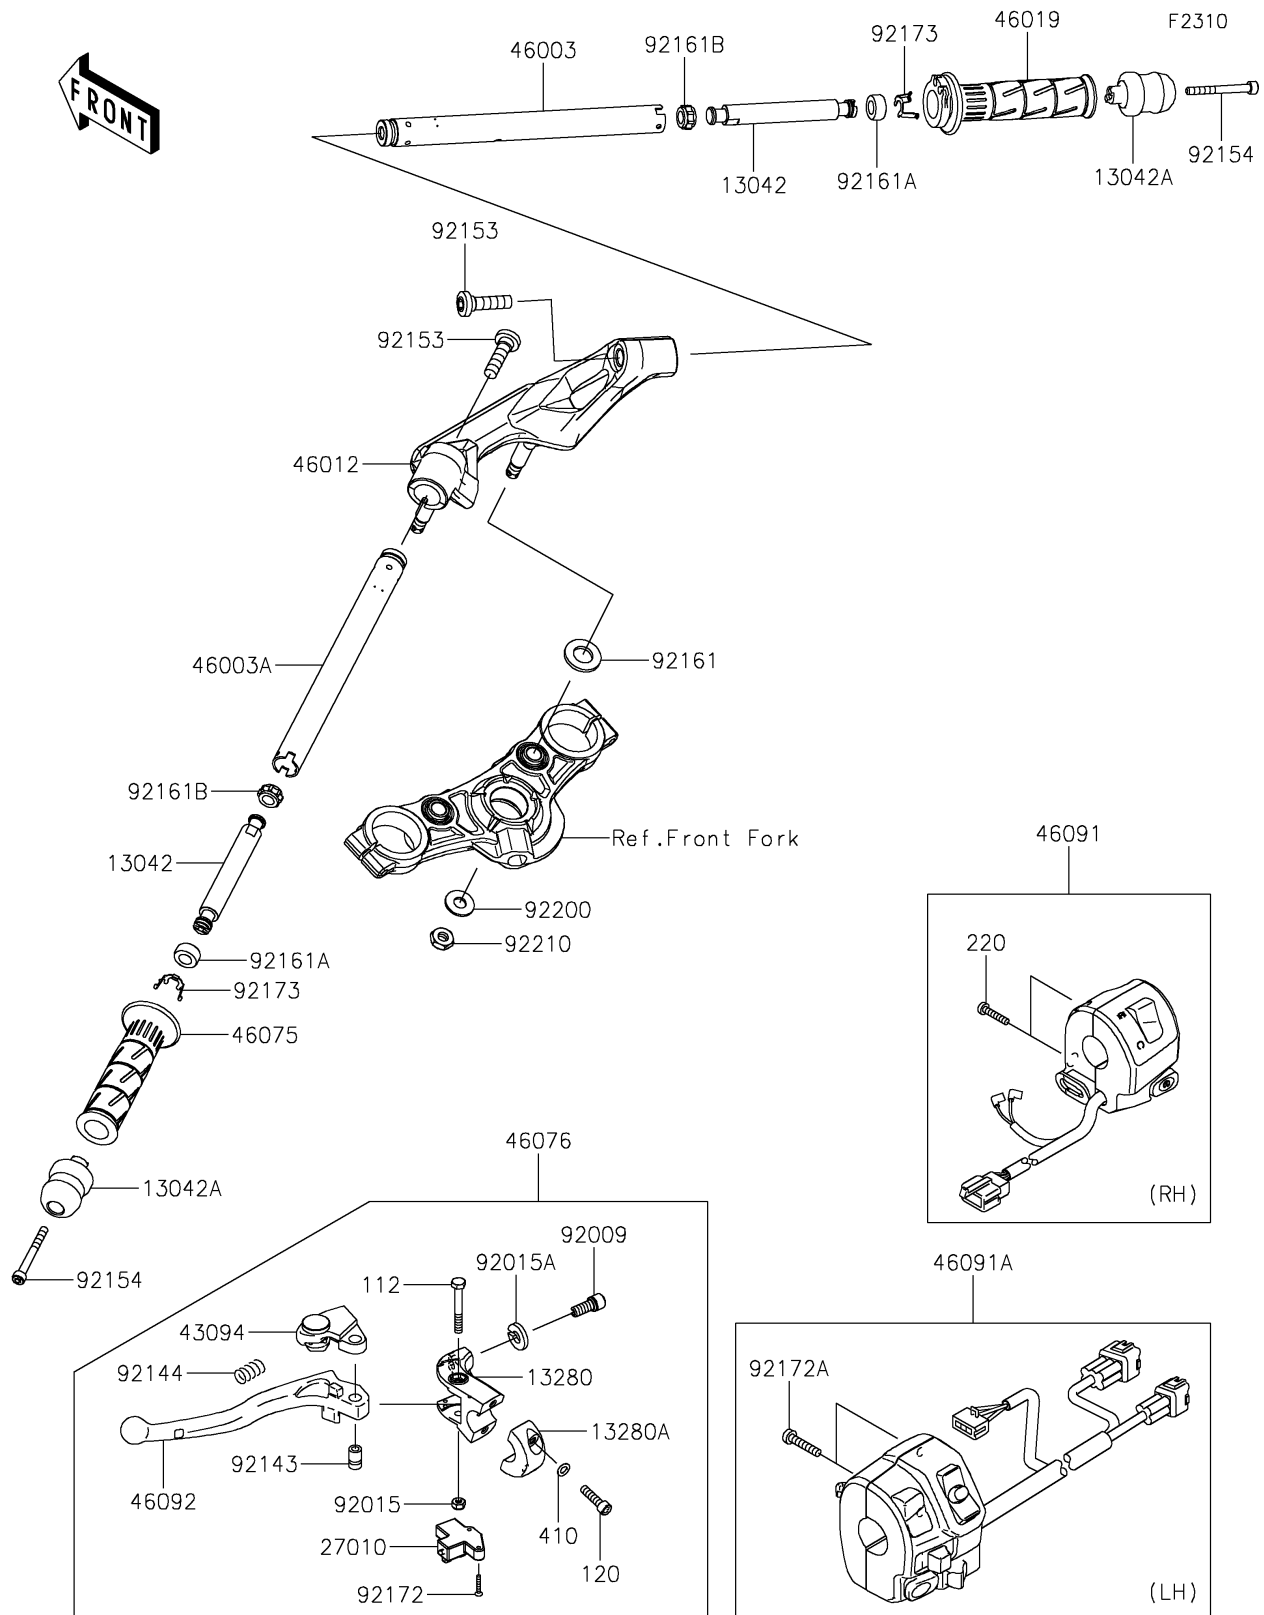

2025 Ninja 650 KRT Edition

PARTS DIAGRAM

Handlebar

2025 Ninja 650 KRT Edition

PARTS LIST

Handlebar

ITEM NAME

PART NUMBER

QUANTITY
