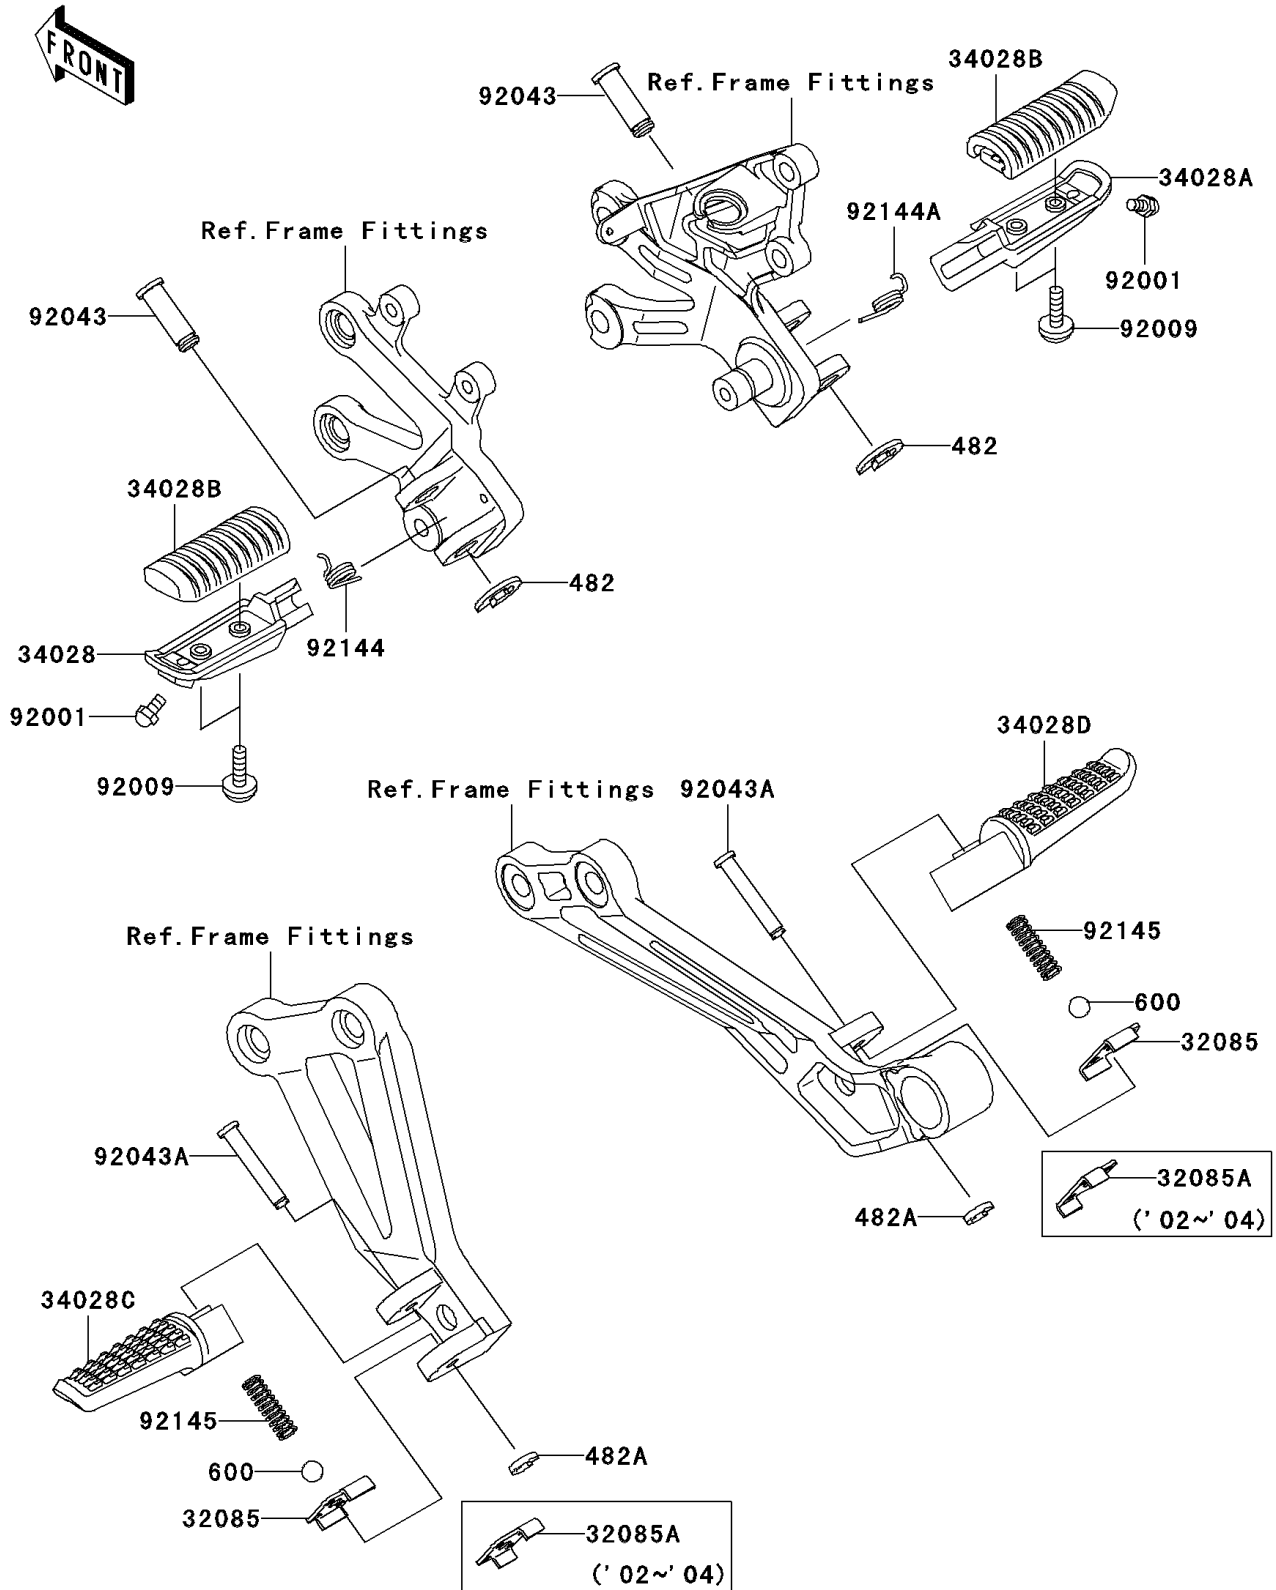

2003 Ninja[®] ZX[™]-12R

PARTS DIAGRAM

Footrests

F2160

2003 Ninja® ZX™-12R

PARTS LIST

Footrests

ITEM NAME

PART NUMBER

QUANTITY
