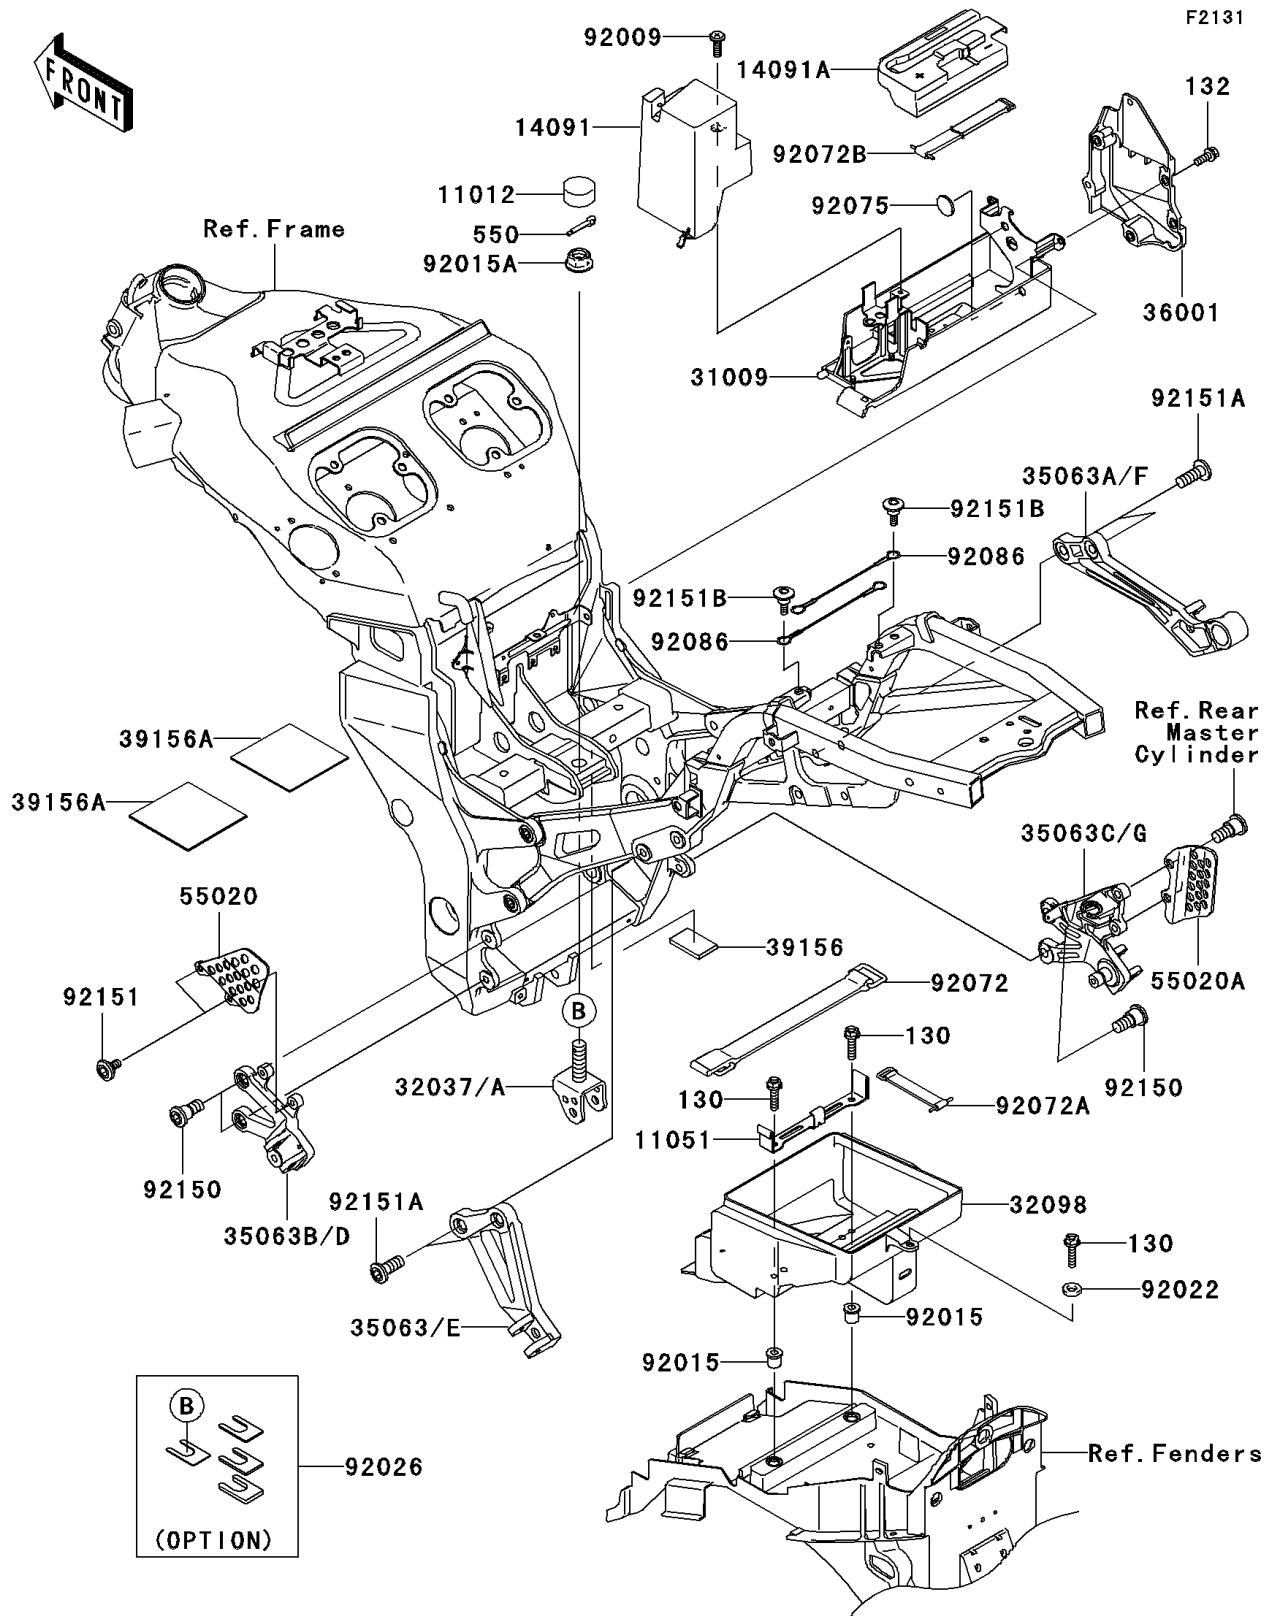

2003 Ninja[®] ZX[™]-12R

PARTS DIAGRAM

Frame Fittings

Kawasaki

Let the Good Times Roll[®]

2003 Ninja[®] ZX[™]-12R

PARTS LIST

Frame Fittings

ITEM NAME

PART NUMBER

QUANTITY
