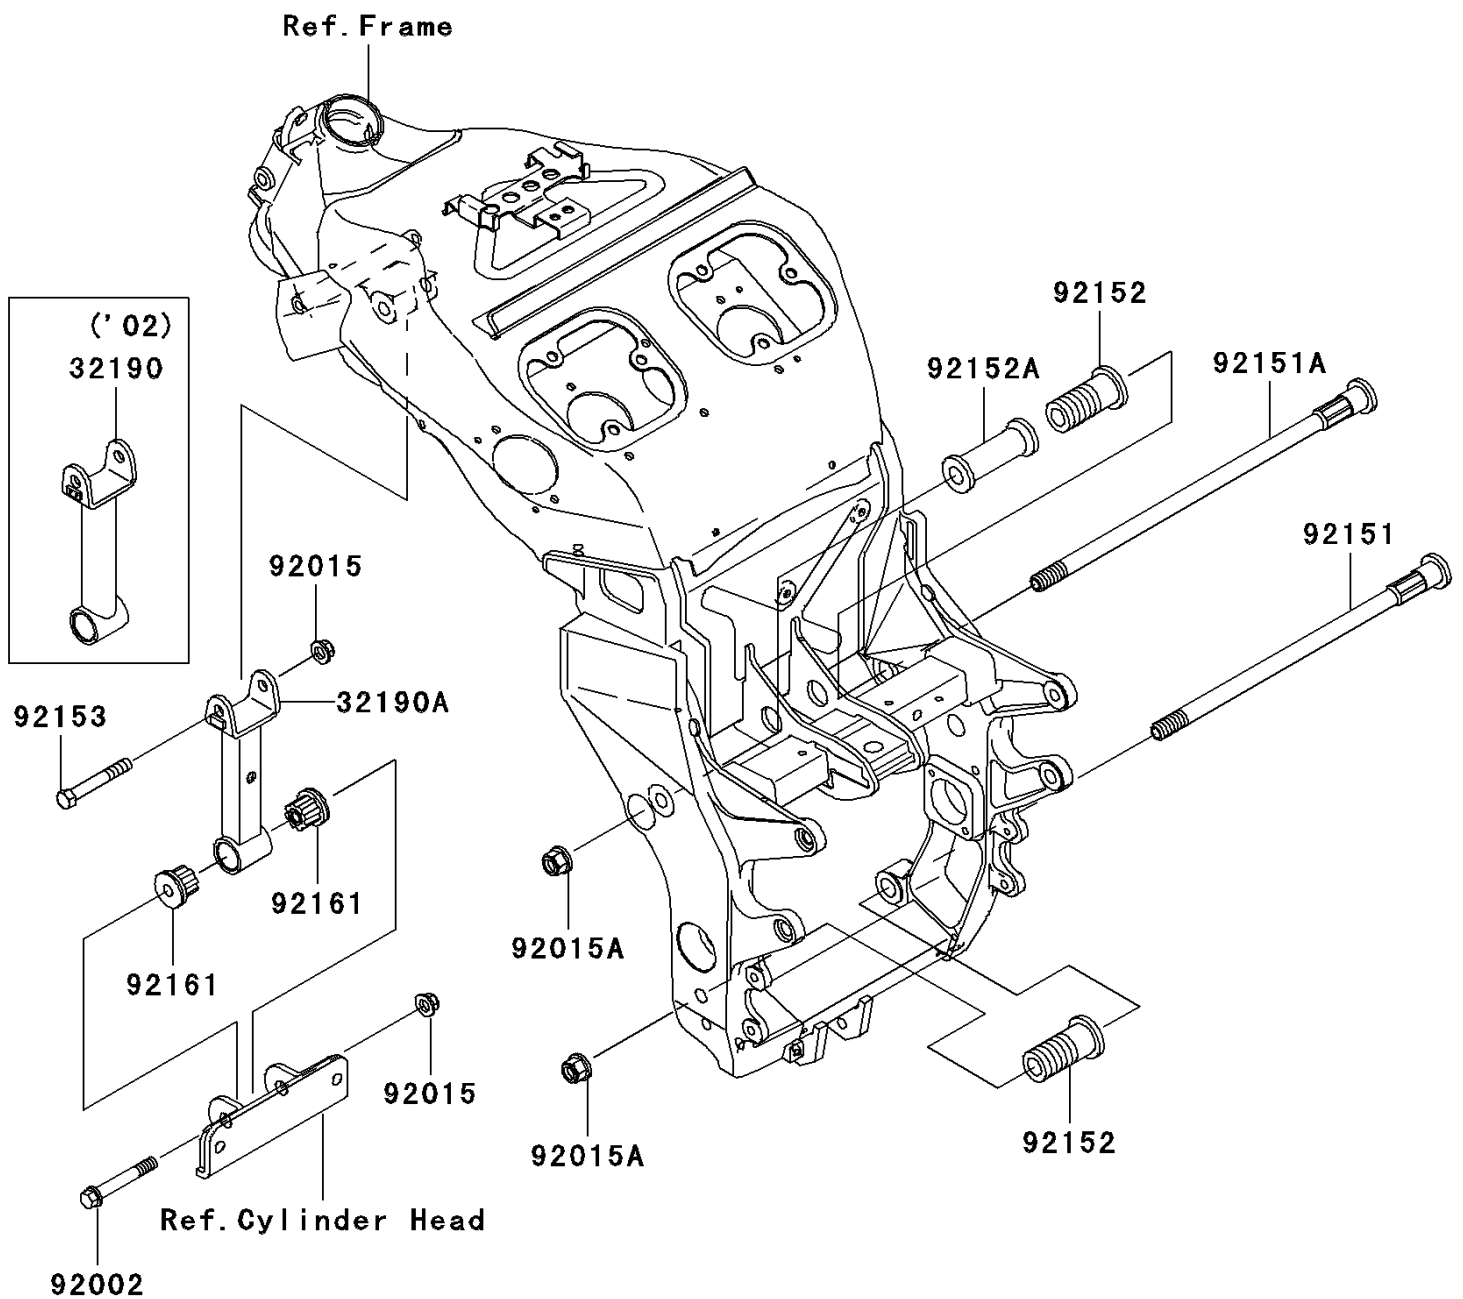

2003 Ninja[®] ZX[™]-12R

PARTS DIAGRAM

Engine Mount

F2122

2003 Ninja® ZX™ -12R

PARTS LIST

Engine Mount

ITEM NAME

PART NUMBER

QUANTITY
