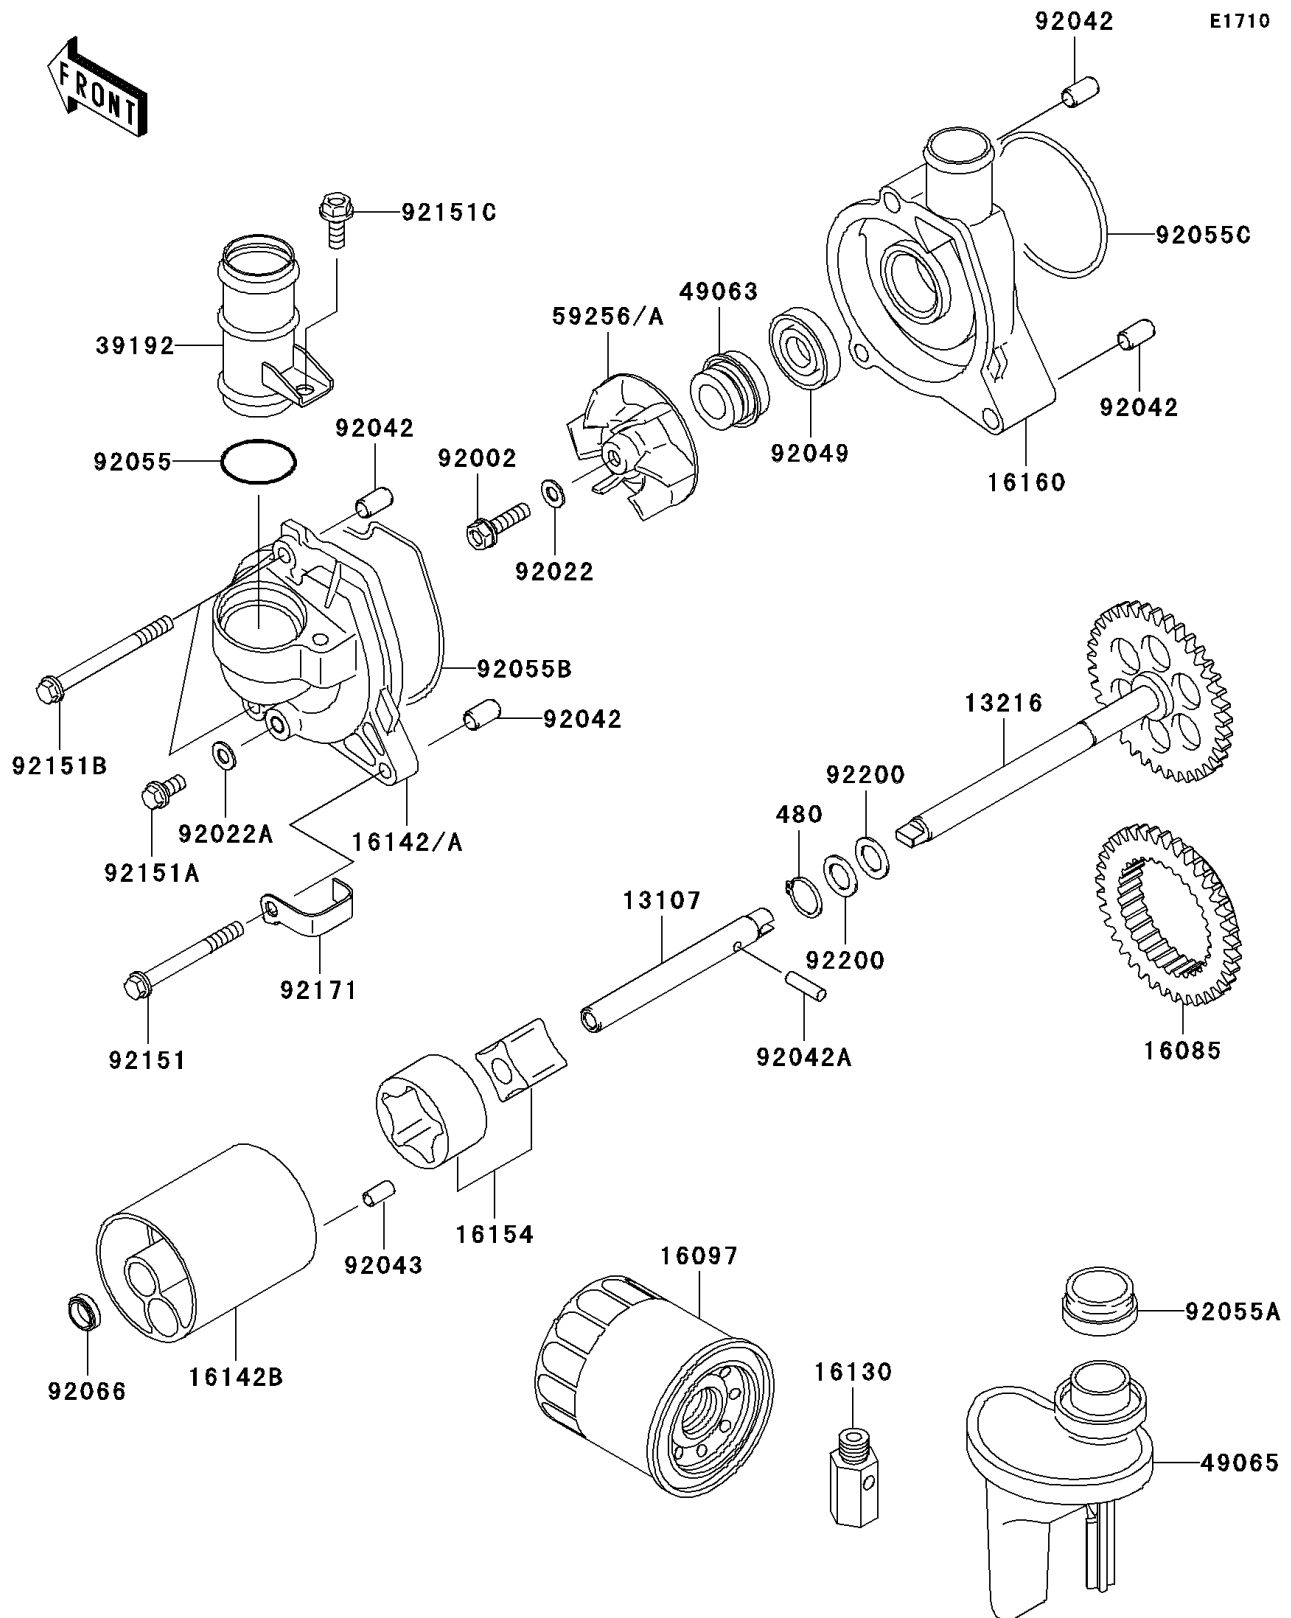

2003 Ninja[®] ZX[™]-12R

PARTS DIAGRAM

Oil Pump/Oil Filter

2003 Ninja® ZX™-12R

PARTS LIST

Oil Pump/Oil Filter

ITEM NAME

PART NUMBER

QUANTITY
