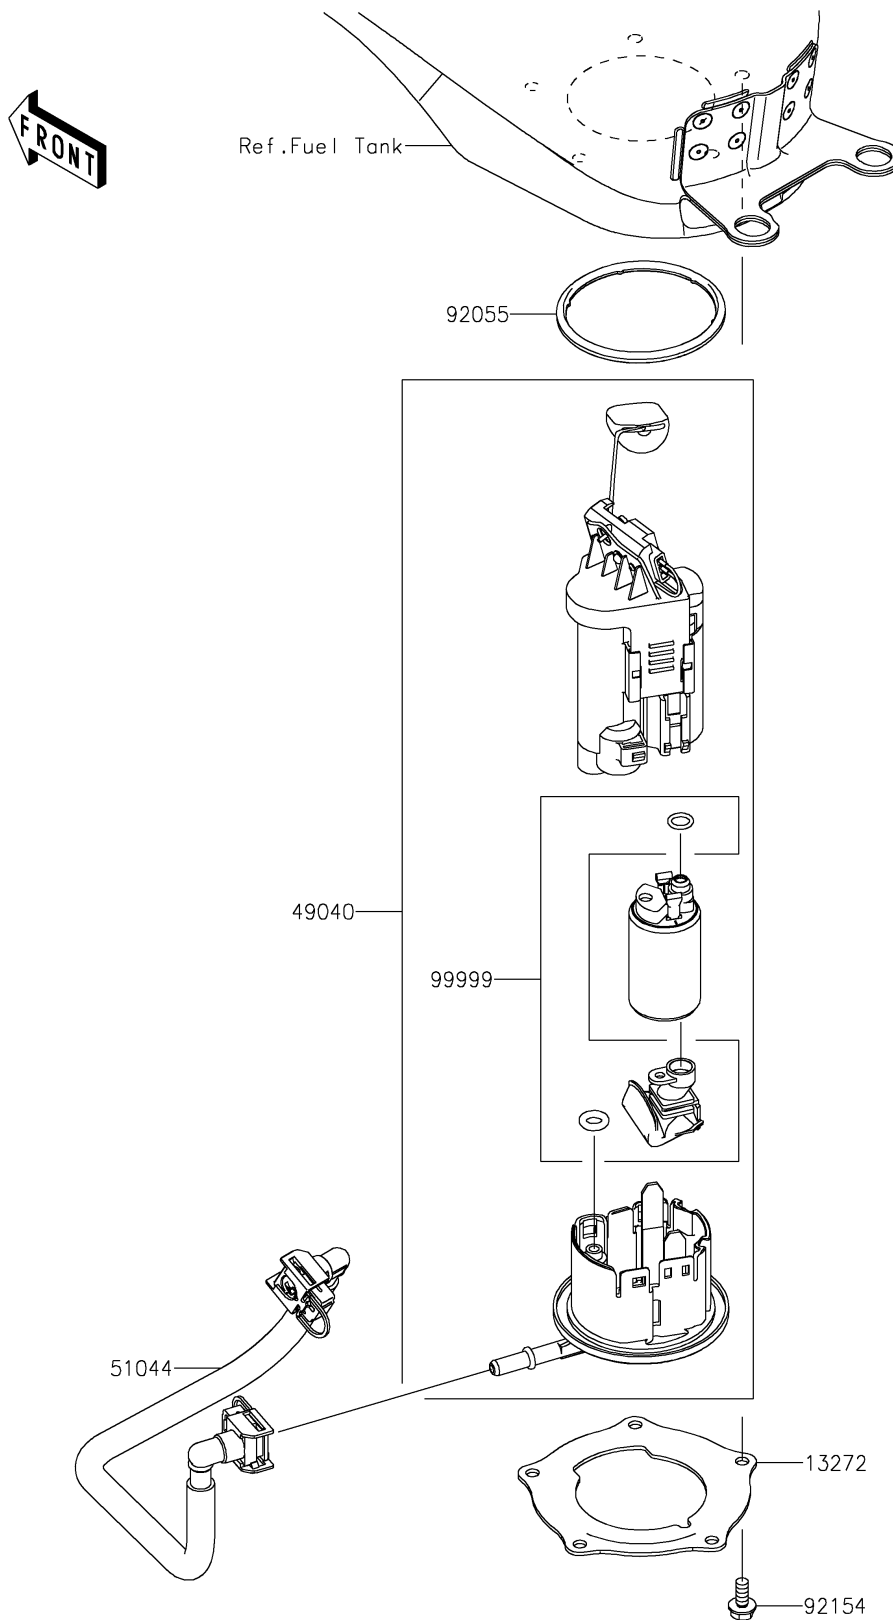

2025 Eliminator

PARTS DIAGRAM

Fuel Pump

E1520

2025 Eliminator

PARTS LIST

Fuel Pump

ITEM NAME	PART NUMBER	QUANTITY
PLATE,FUEL PUMP (Ref # 13272)	13272-2614	1
PUMP-FUEL (Ref # 49040)	49040-0823	1
TUBE-ASSY,FUEL (Ref # 51044)	51044-1000	1
RING-O,FUEL PUMP (Ref # 92055)	92055-0920	1
BOLT,FLANGED,6X14 (Ref # 92154)	92154-3963	5
KIT,FUEL FILTER (Ref # 99999)	99999-0893	1