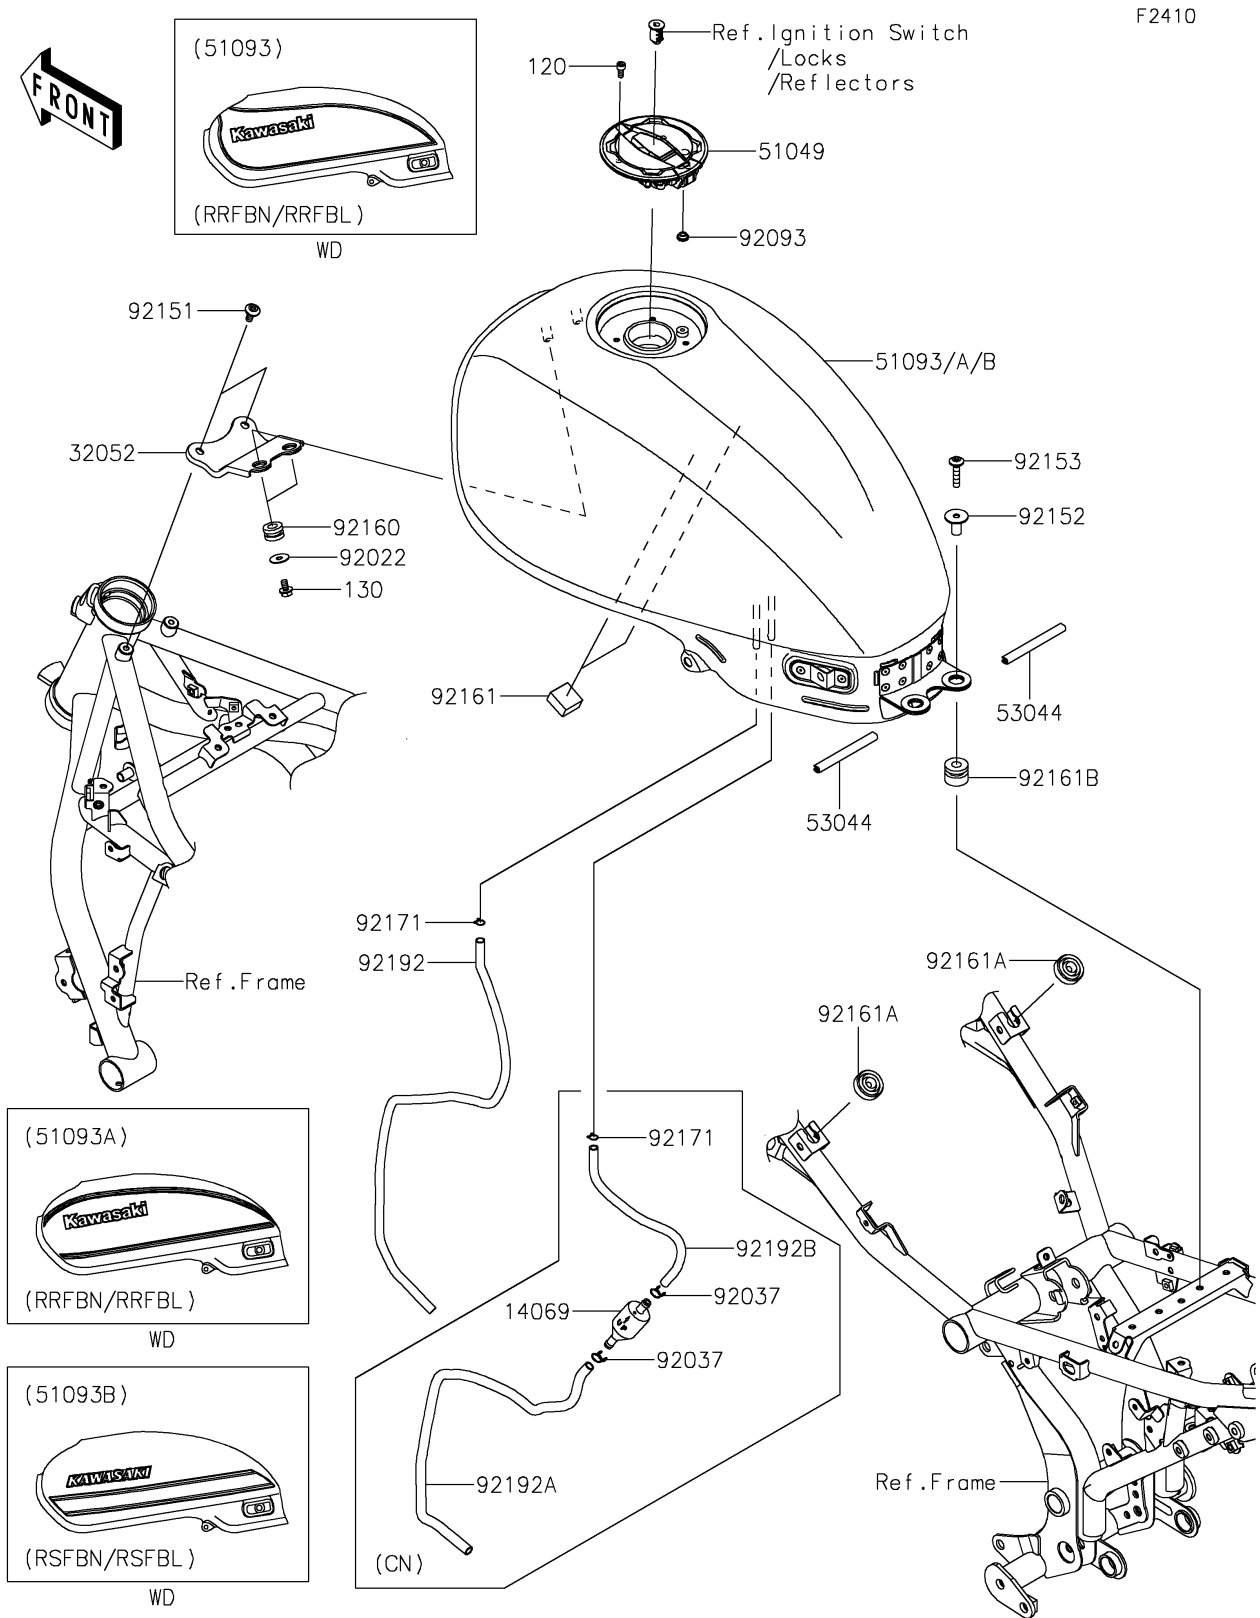

2024 Z650RS ABS

PARTS DIAGRAM

Fuel Tank

2024 Z650RS ABS

PARTS LIST

Fuel Tank

ITEM NAME	PART NUMBER	QUANTITY
BREATHER,FUEL TANK (Ref # 14069)	14069-1004	1
BRACKET-TANK (Ref # 32052)	32052-0846	1
CAP-TANK,FUEL (Ref # 51049)	51049-0756	1
TANK-COMP-FUEL,EBONY (Ref # 51093)	51093-5203-H8	1
TANK-COMP-FUEL,C.M.RED (Ref # 51093A)	51093-5204-63U	1
TRIM,L=85 (Ref # 53044)	53044-0556	2
WASHER,PLAIN,6.5X20X1 (Ref # 92022)	92022-165	2
CLAMP,TUBE (Ref # 92037)	92037-147	2
SEAL,FUEL TANK CAP (Ref # 92093)	92093-1030	1
BOLT,SOCKET,6X14 (Ref # 92151)	92151-1654	2
COLLAR,6.5X10X21.1 (Ref # 92152)	92152-2325	2
BOLT,SOCKET,6X30 (Ref # 92153)	92153-1528	2
DAMPER,10X20X12 (Ref # 92160)	92160-1167	2
DAMPER,T=13 (Ref # 92161)	92161-0792	2
DAMPER,14X30X10 (Ref # 92161A)	92161-1368	2
DAMPER,10X24X19 (Ref # 92161B)	92161-1929	2
CLAMP,8X0.7 (Ref # 92171)	92171-1973	1
TUBE,6X9X620 (Ref # 92192)	92192-1085	1
TUBE,7X10.5X480 (Ref # 92192A)	92192-1724	1
TUBE,6X9X200 (Ref # 92192B)	92192-2561	1
BOLT-SOCKET,5X12 (Ref # 120)	120CA0512	4
BOLT-FLANGED,6X10 (Ref # 130)	130BA0610	2
CLAMP,8X0.7 (Ref # 92171)	92171-1973	2