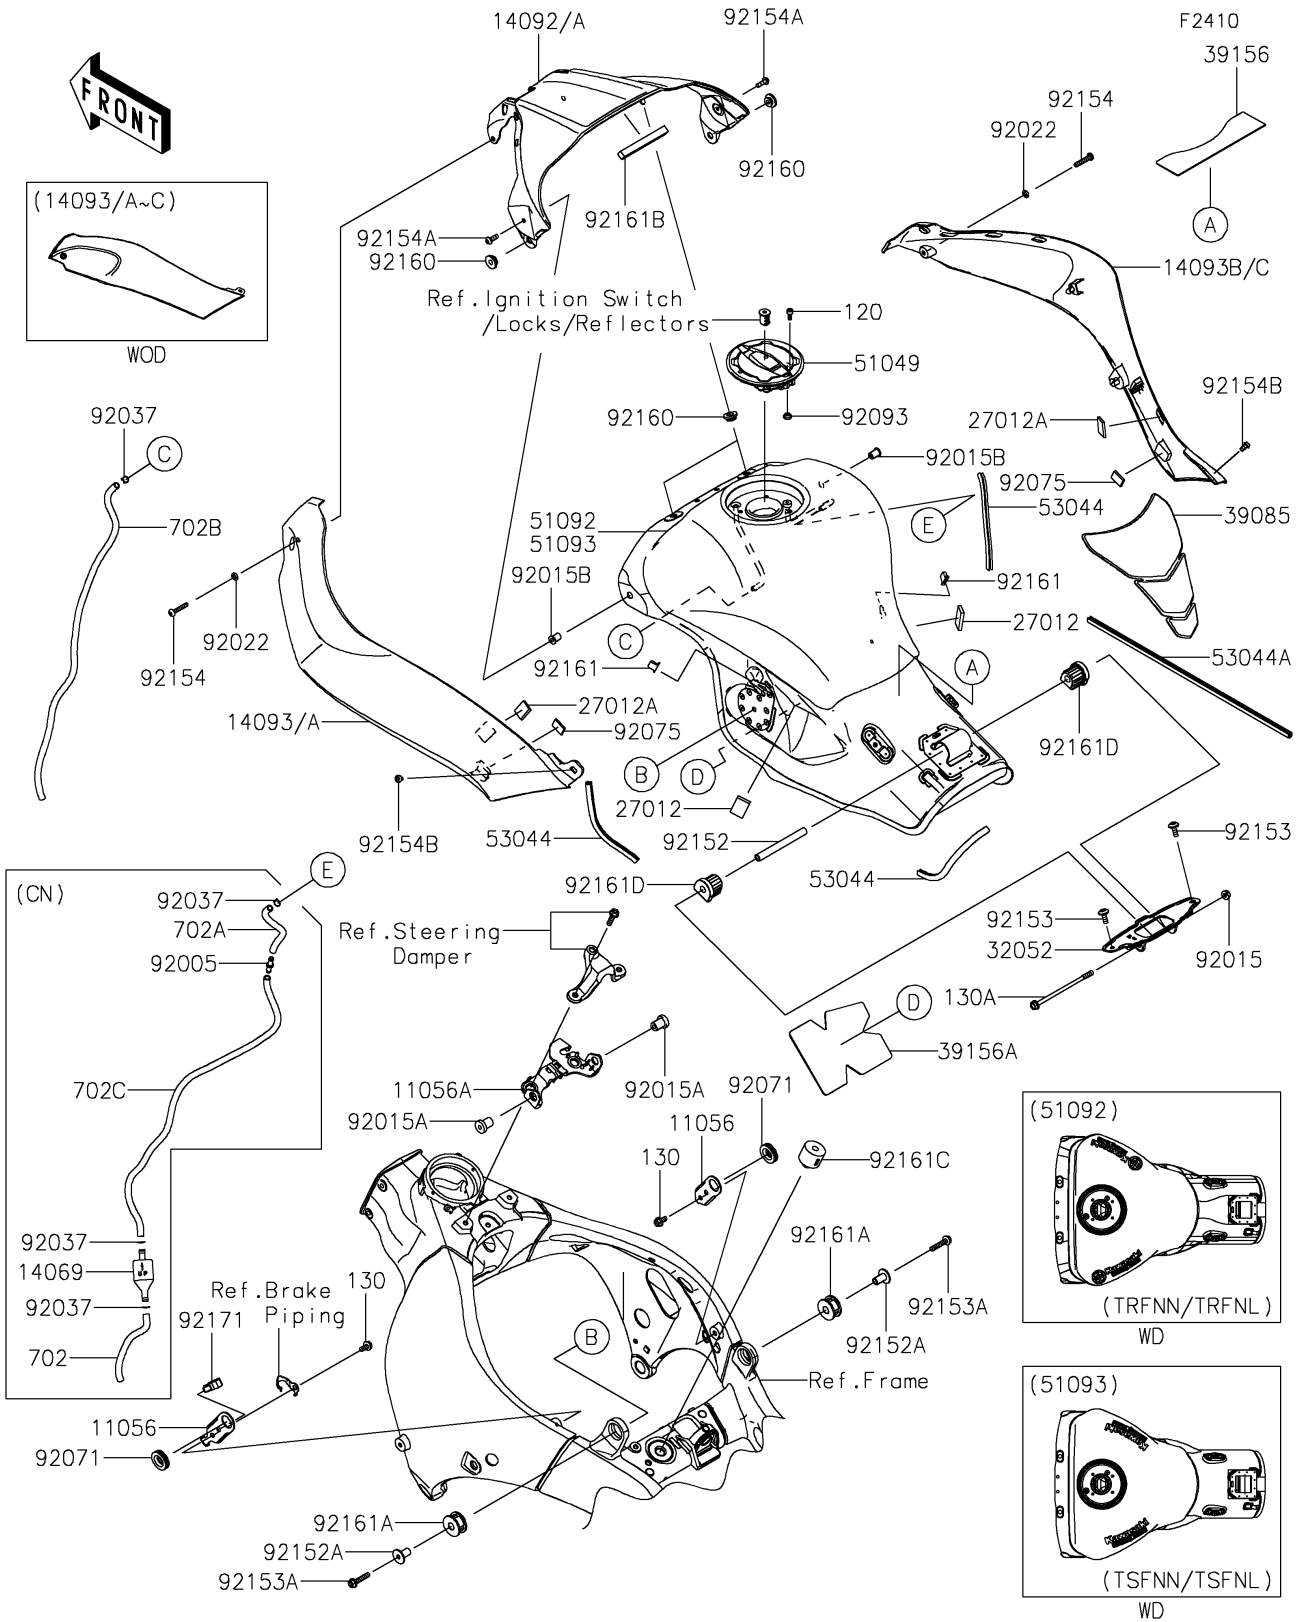

2024 NINJA® ZX™-10RR ABS

PARTS DIAGRAM

Fuel Tank

2024 NINJA[®] ZX[™]-10RR ABS

PARTS LIST

Fuel Tank

ITEM NAME	PART NUMBER	QUANTITY
-----------	-------------	----------
