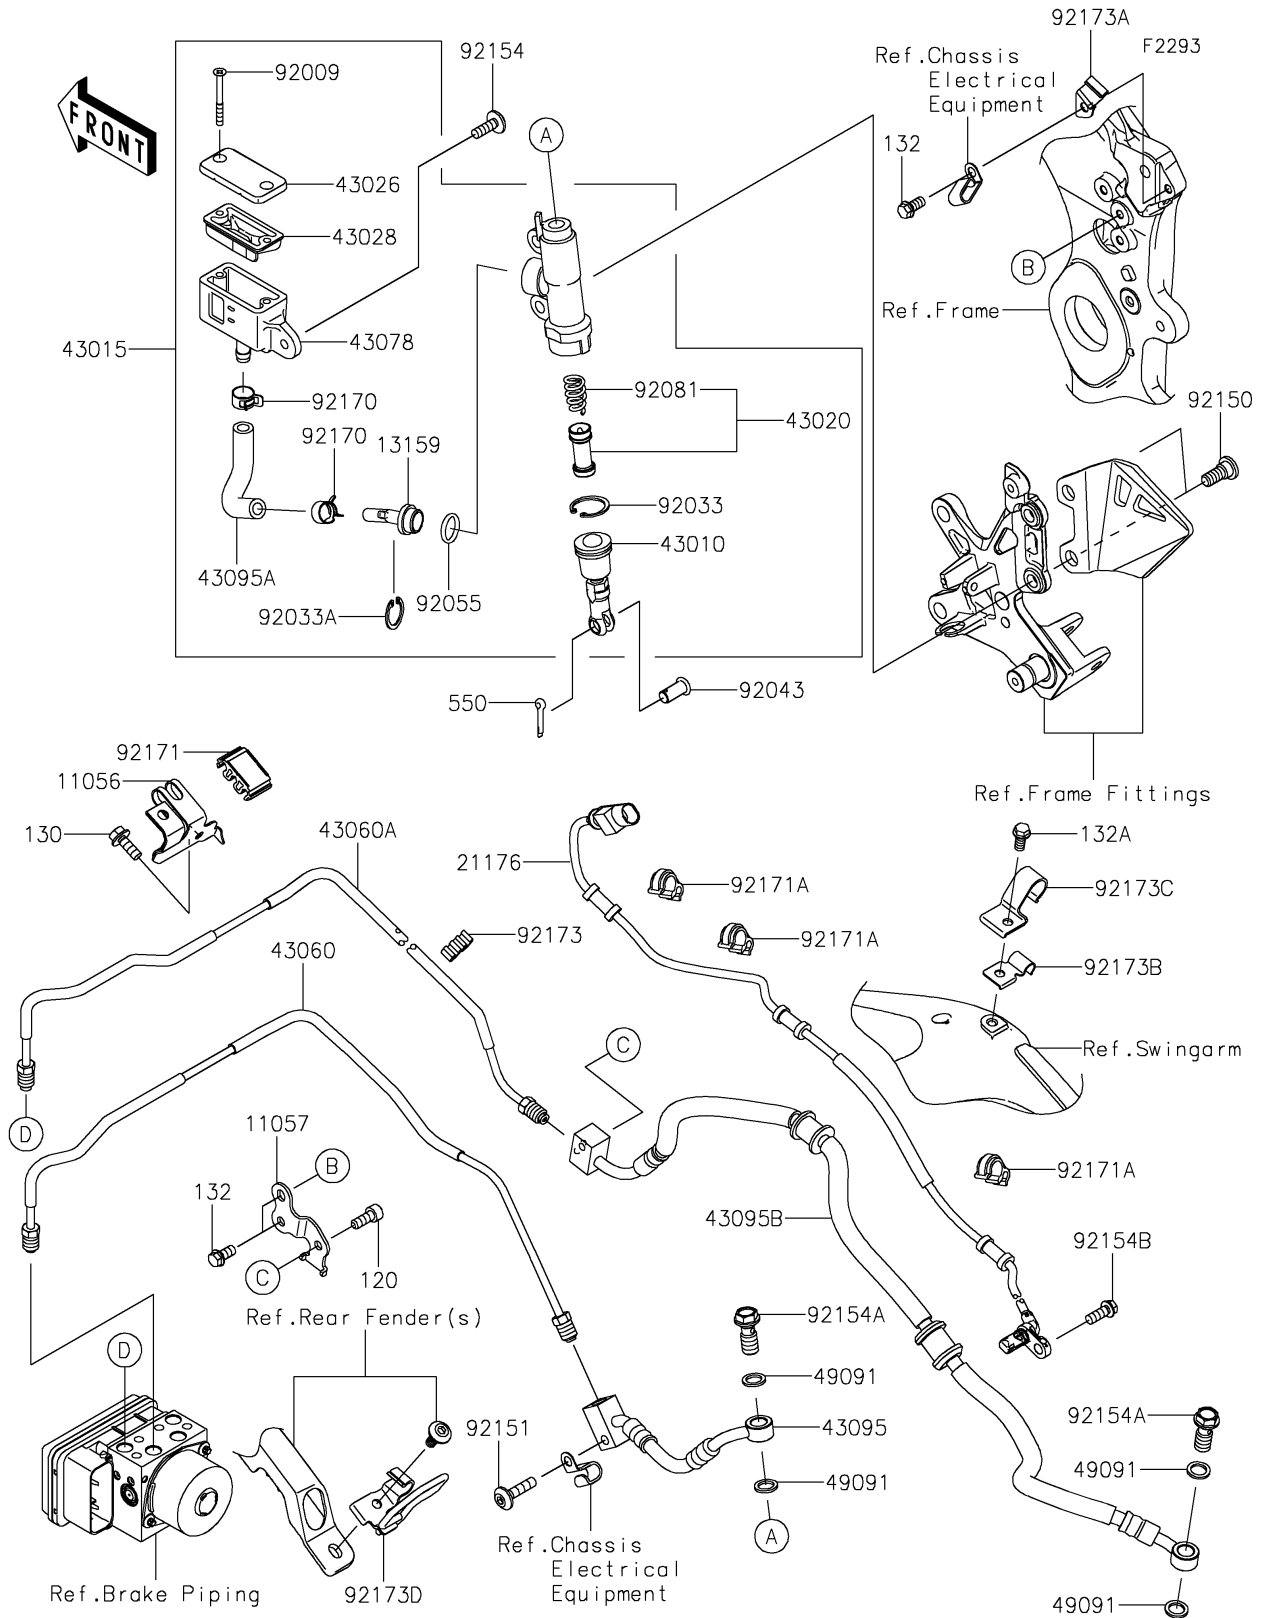

2024 NINJA® ZX™-10RR ABS

PARTS DIAGRAM

Rear Master Cylinder

2024 NINJA[®] ZX[™]-10RR ABS

PARTS LIST

Rear Master Cylinder

ITEM NAME	PART NUMBER	QUANTITY
-----------	-------------	----------
