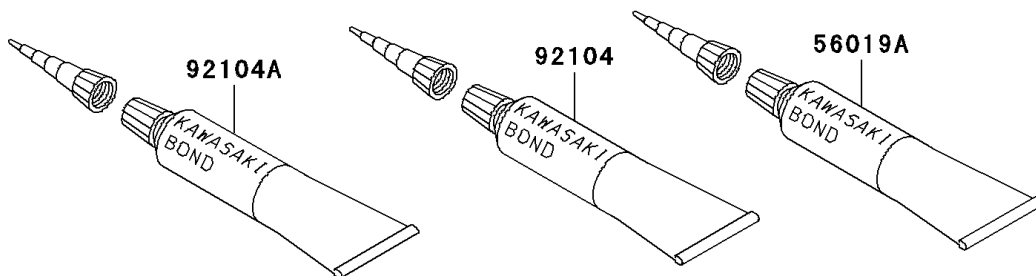

2000 Ninja[®] ZX[™]-12R

PARTS DIAGRAM

Owner's Tools

56007

F2810

2000 Ninja® ZX™-12R

PARTS LIST

Owner's Tools

ITEM NAME

PART NUMBER

QUANTITY
