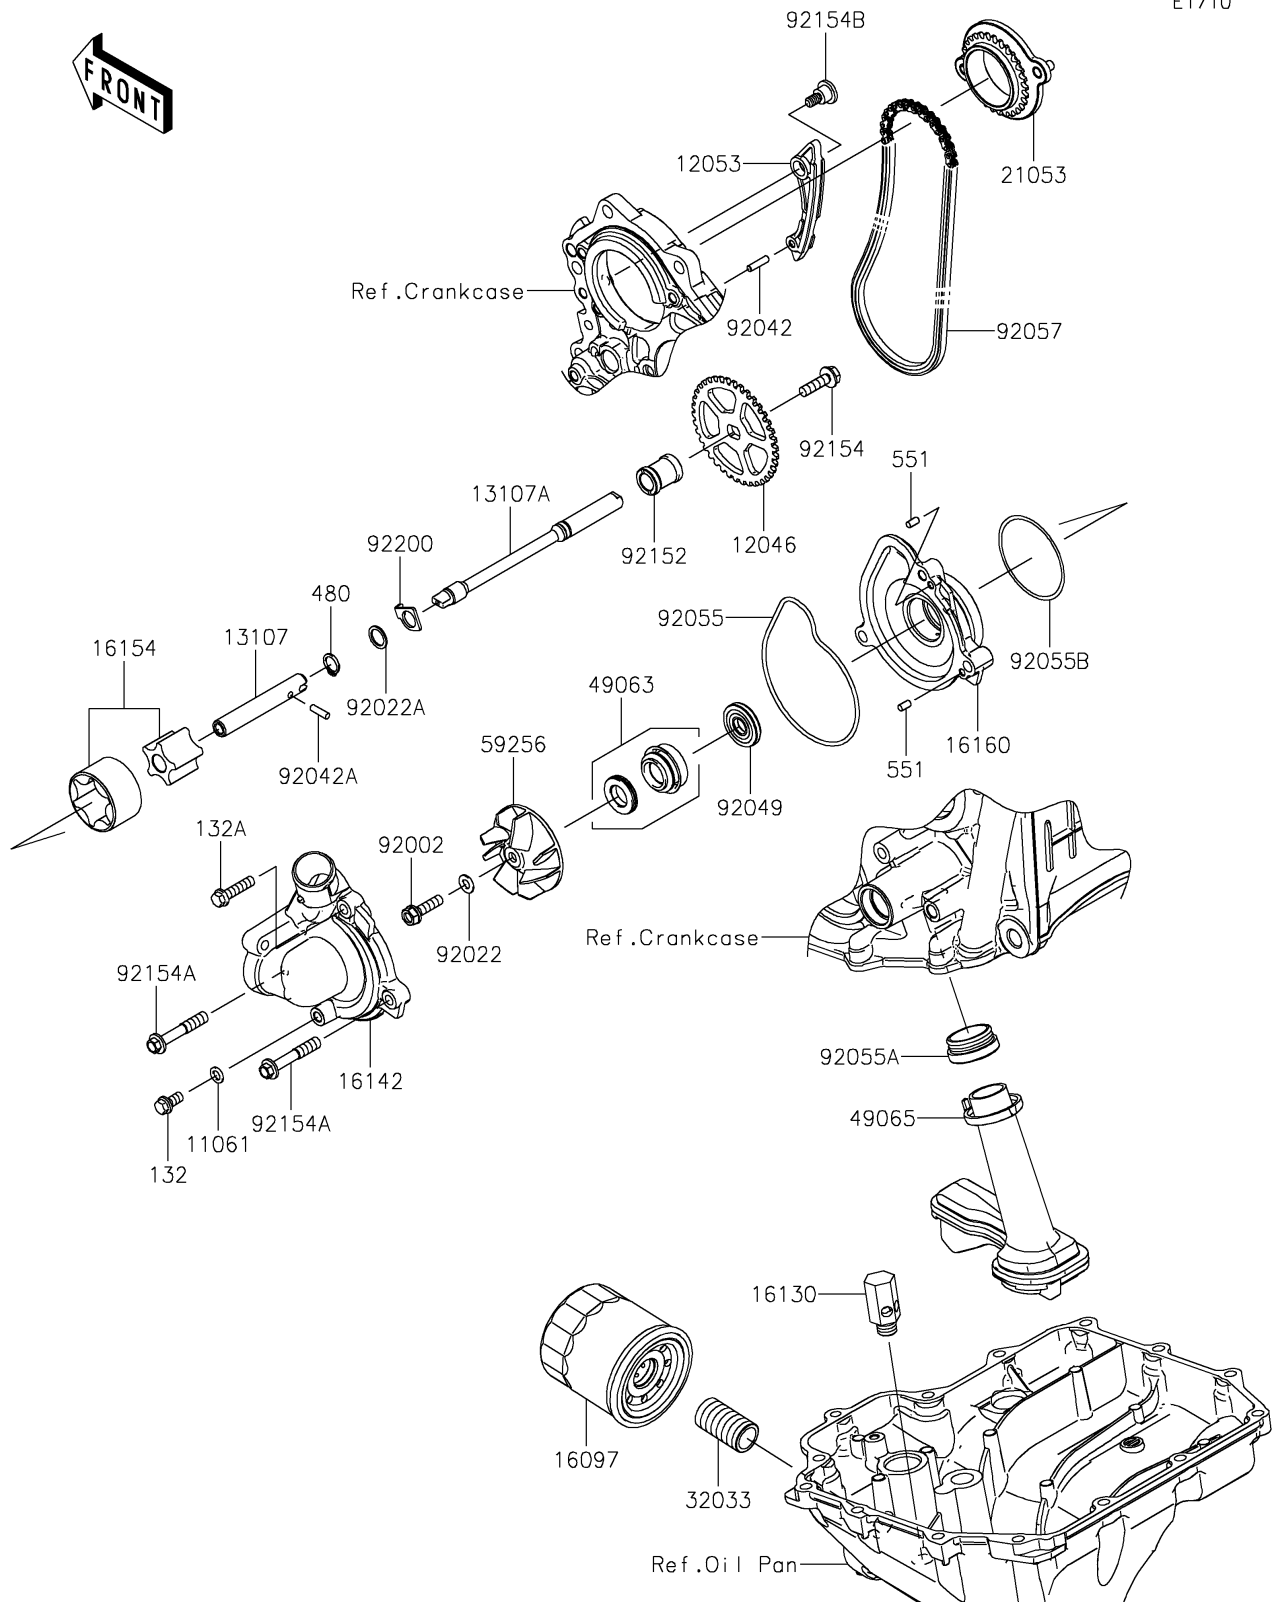

2024 NINJA® ZX™-10RR ABS

PARTS DIAGRAM

Oil Pump/Oil Filter

E1710

2024 NINJA[®] ZX[™]-10RR ABS

PARTS LIST

Oil Pump/Oil Filter

ITEM NAME	PART NUMBER	QUANTITY
-----------	-------------	----------
