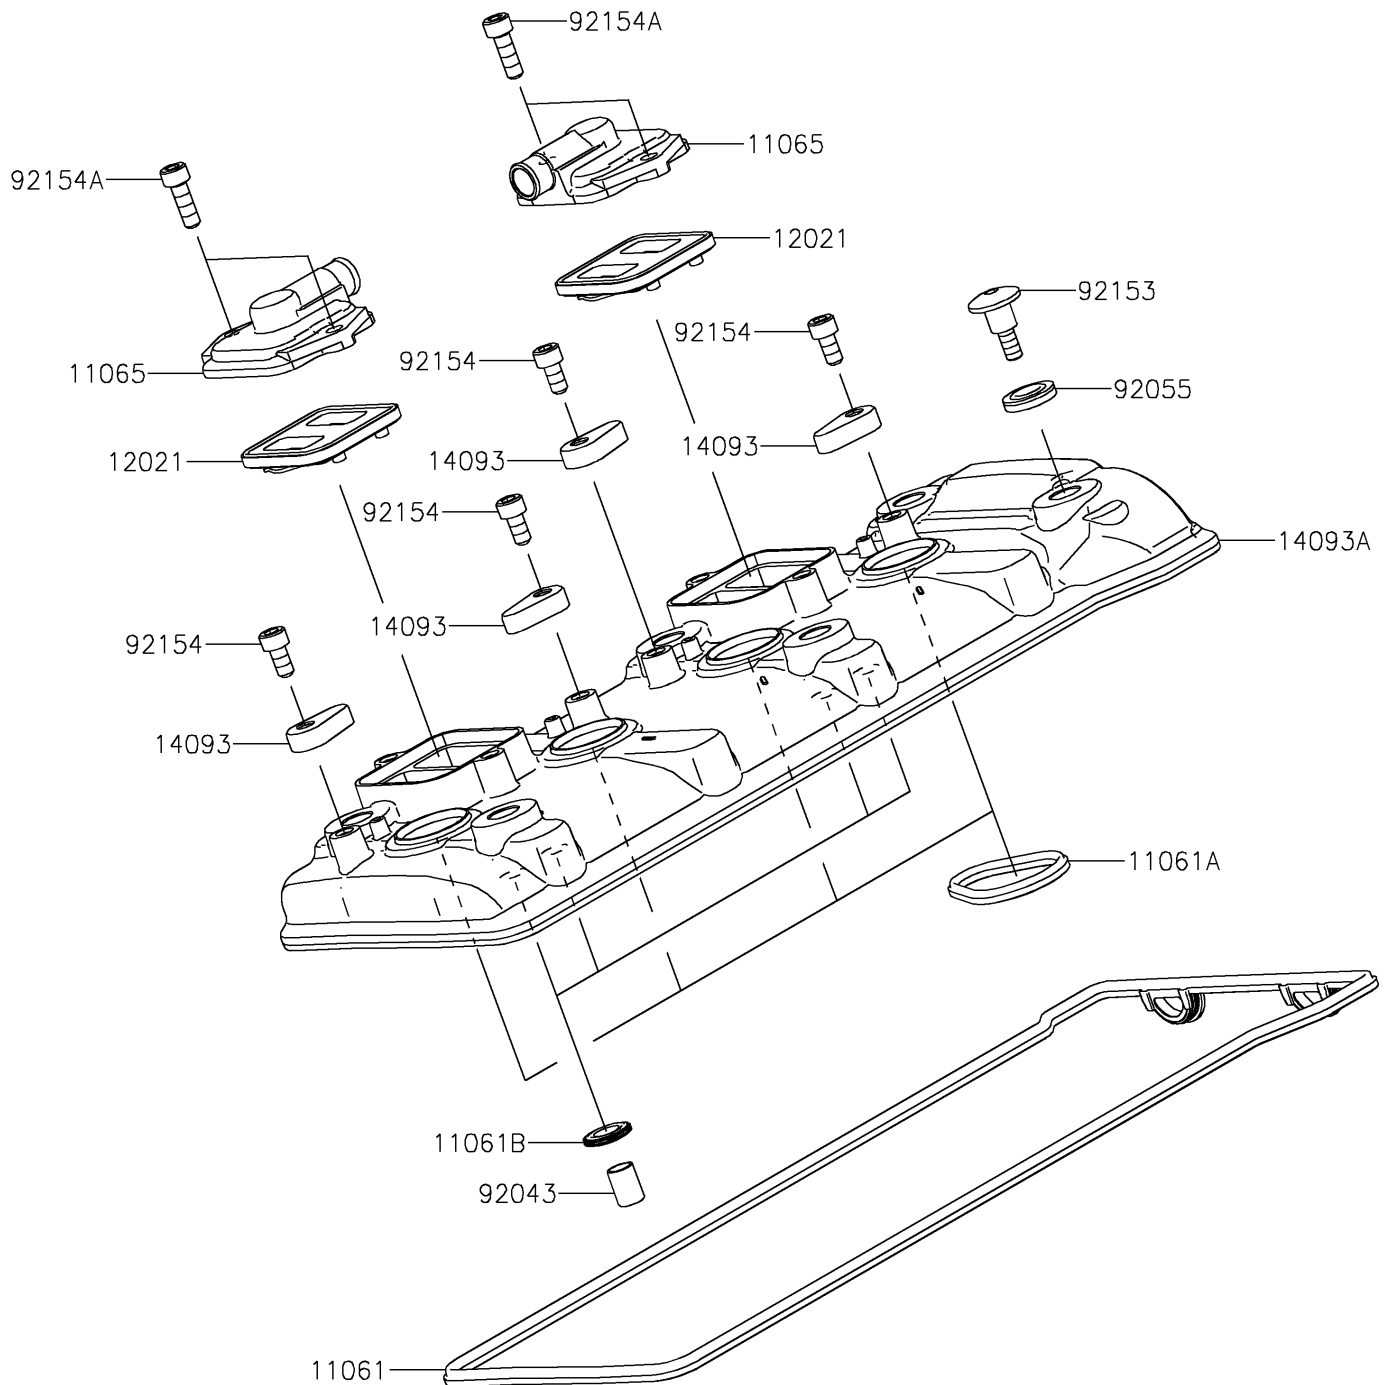

## PARTS DIAGRAM

### Cylinder Head Cover

E1112

## PARTS LIST

### Cylinder Head Cover

ITEM NAME	PART NUMBER	QUANTITY
GASKET,HEAD COVER (Ref # 11061)	11061-1290	1
GASKET,PLUG HOLE (Ref # 11061A)	11061-1291	4
GASKET (Ref # 11061B)	11061-1292	4
CAP (Ref # 11065)	11065-0360	2
VALVE-ASSY-REED (Ref # 12021)	12021-0021	2
COVER (Ref # 14093)	14093-0770	4
COVER,HEAD (Ref # 14093A)	14093-1092	1
PIN,DOWEL,10X14 (Ref # 92043)	92043-1037	4
RING-O (Ref # 92055)	92055-0785	6
BOLT,SOCKET,6X22.5 (Ref # 92153)	92153-1779	6
BOLT,SOCKET,6X12 (Ref # 92154)	92154-1820	4
BOLT,SOCKET,6X18 (Ref # 92154A)	92154-1832	4