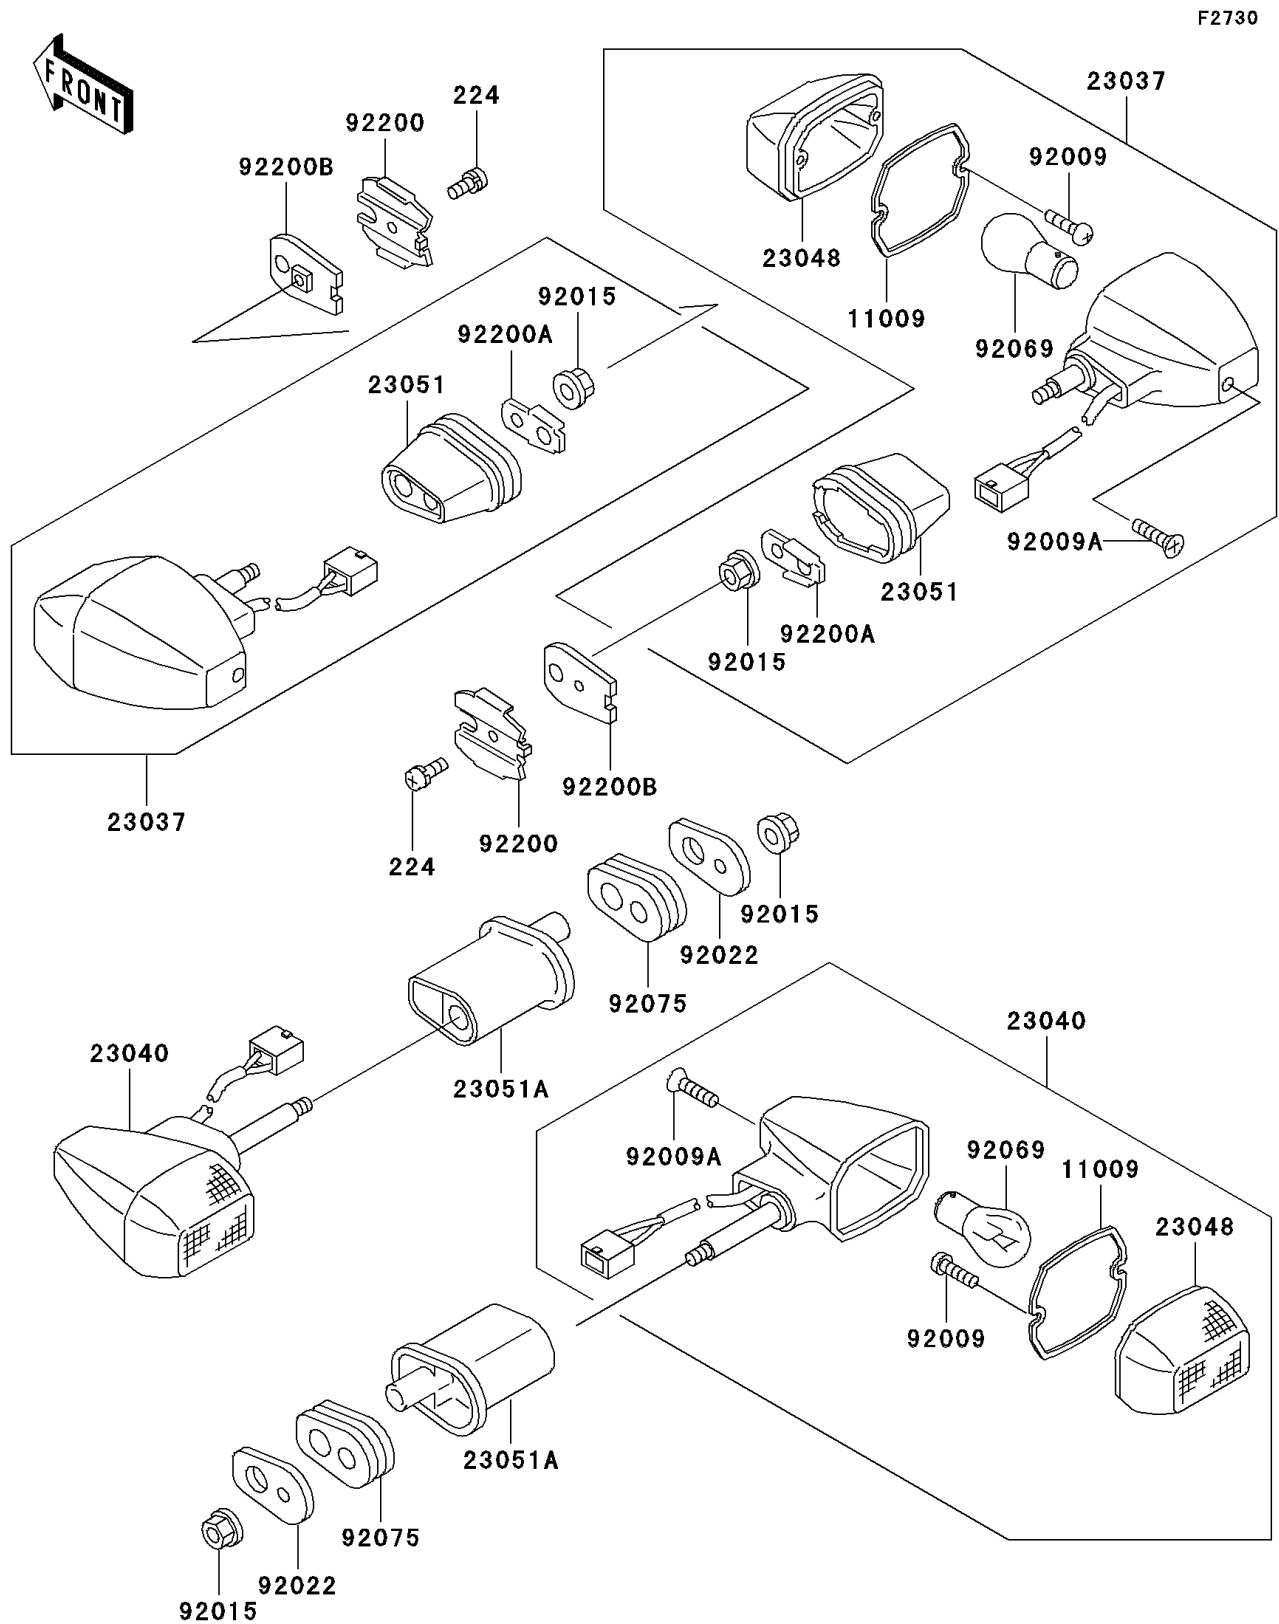

2000 Ninja® ZX™-12R

PARTS DIAGRAM

Turn Signals

2000 Ninja® ZX™-12R

PARTS LIST

Turn Signals

ITEM NAME

PART NUMBER

QUANTITY
