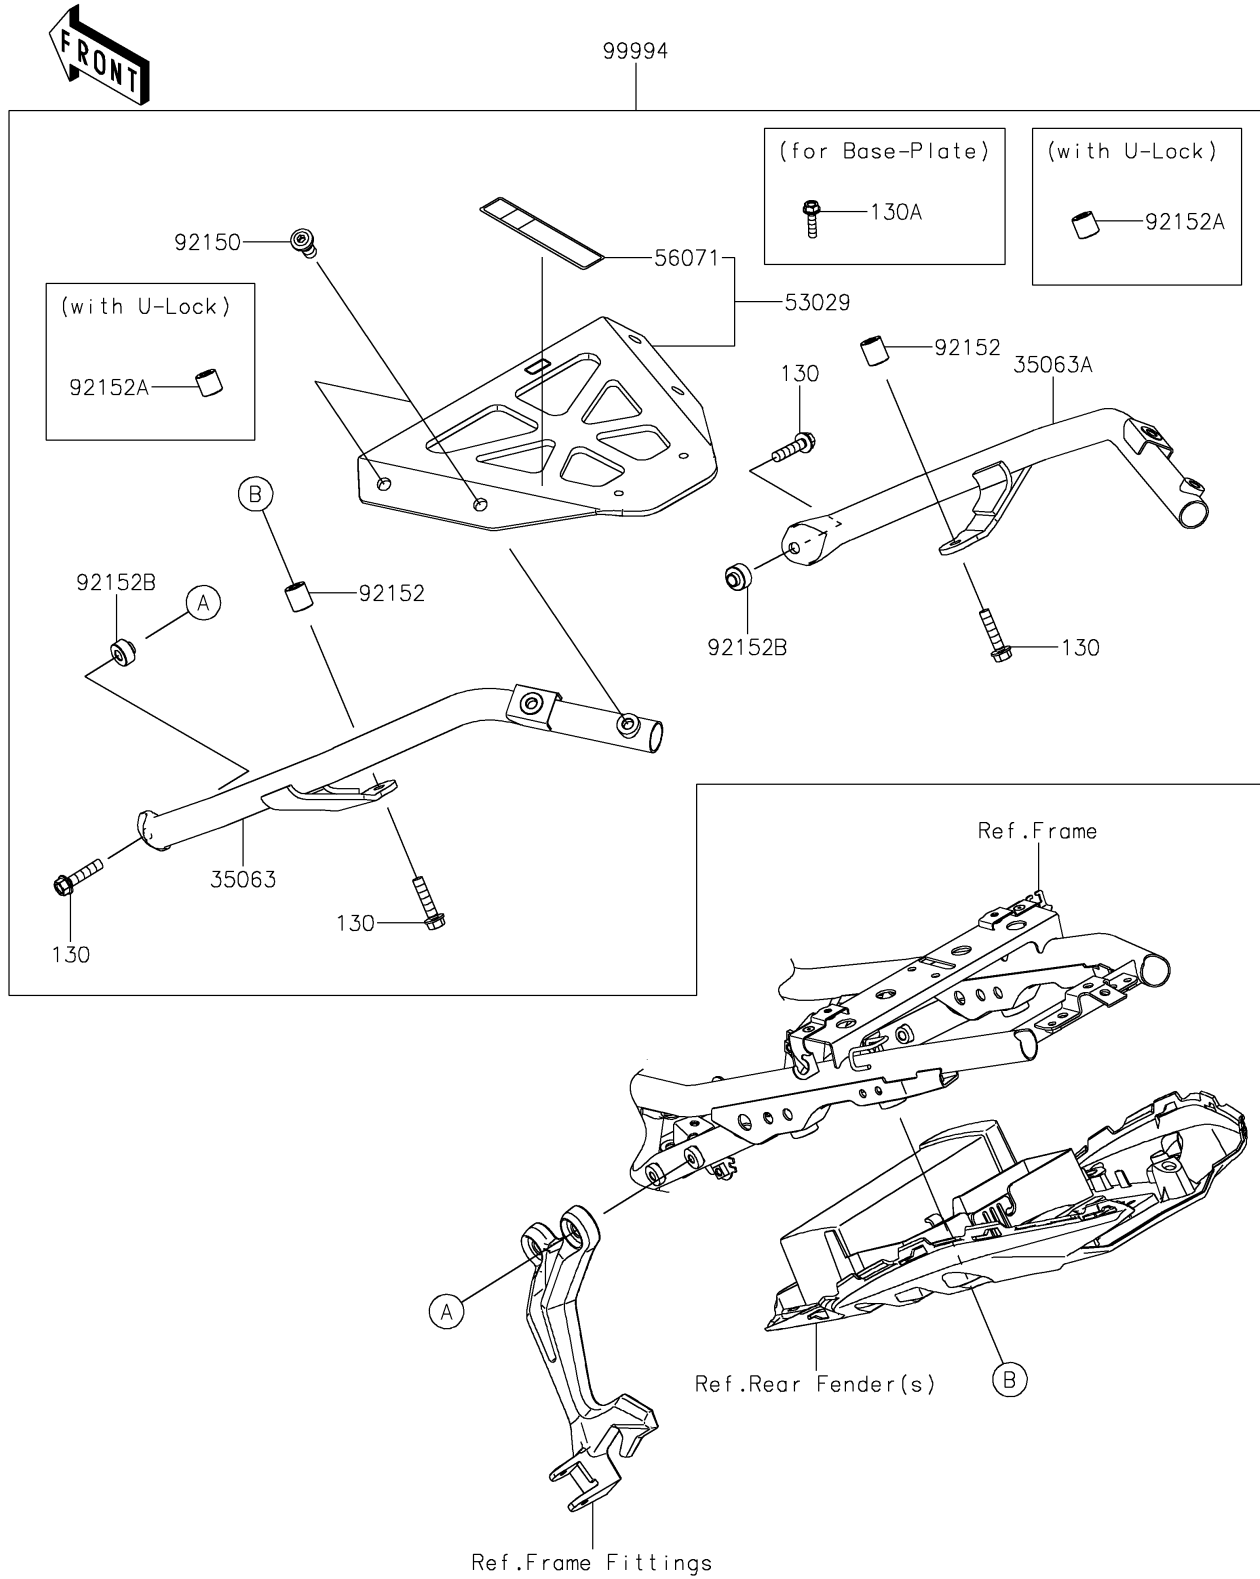

2025 Z650

PARTS DIAGRAM

Accessory(Topcase Bracket)

F2910F

2025 Z650

PARTS LIST

Accessory(Topcase Bracket)

ITEM NAME

PART NUMBER

QUANTITY
