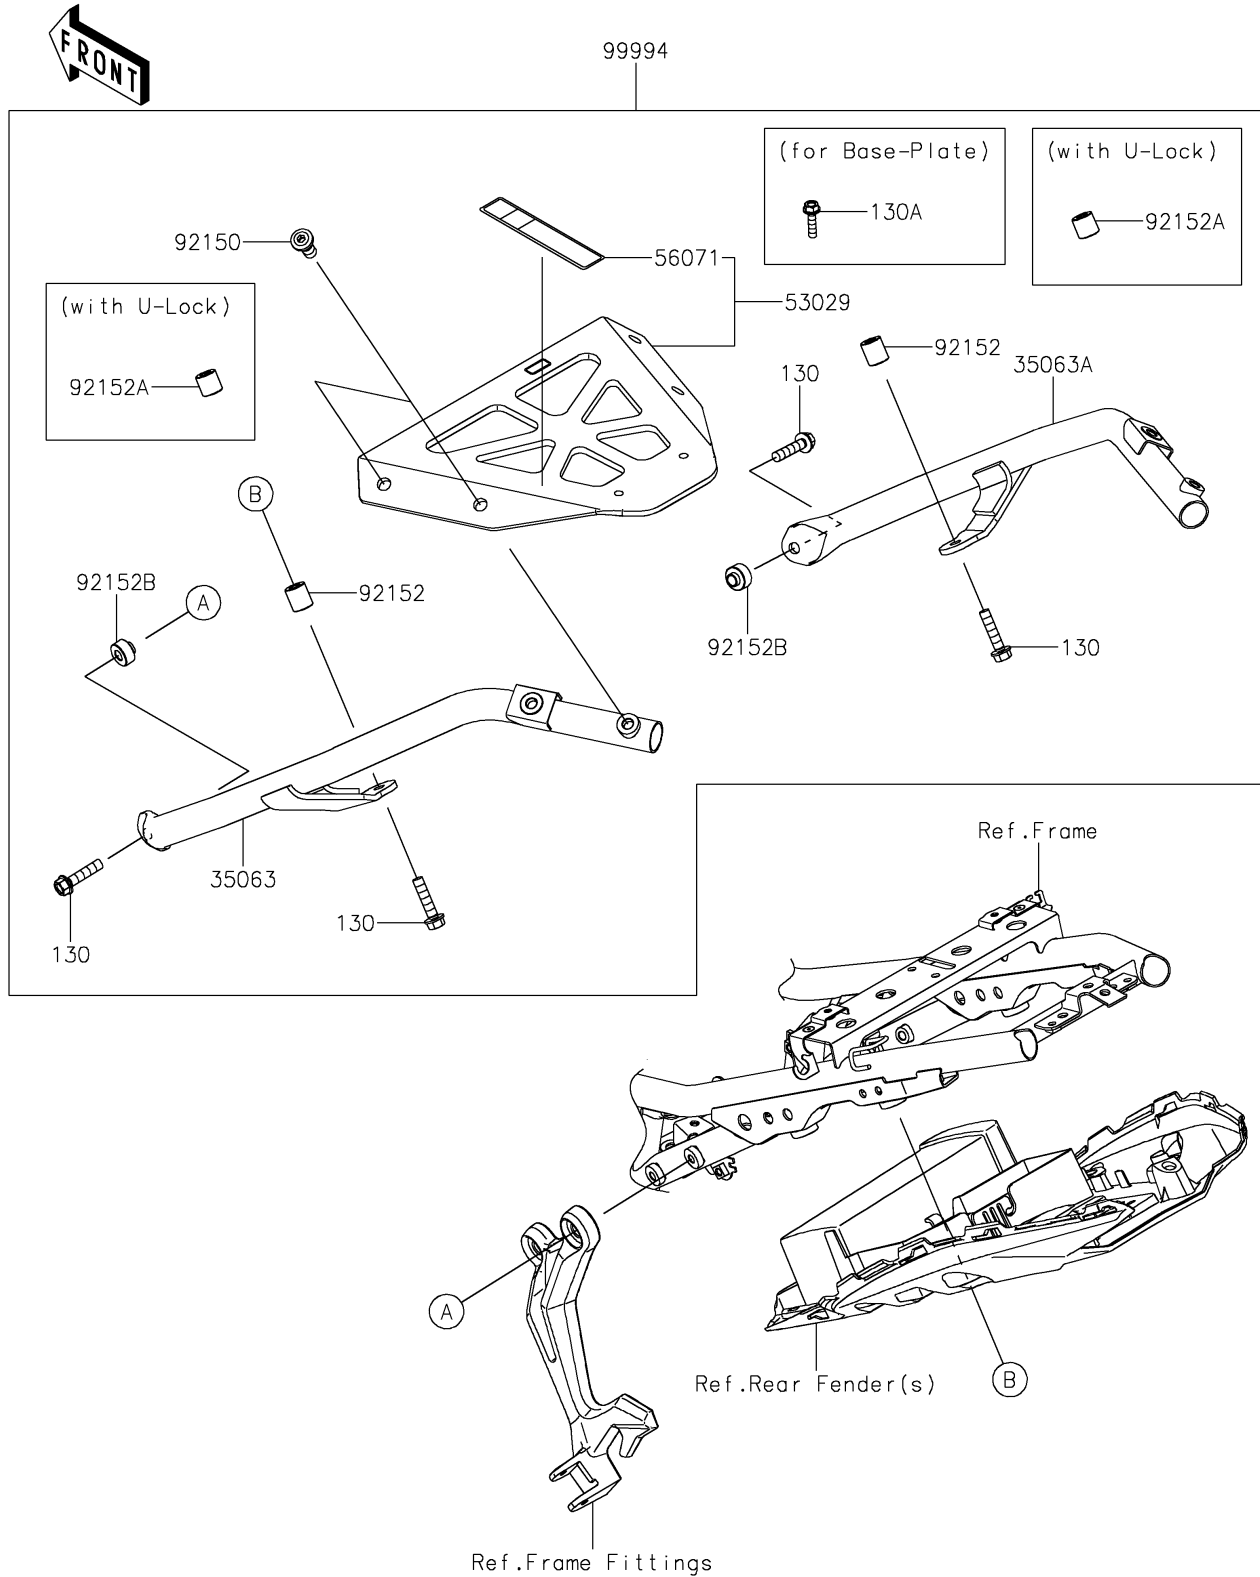

2024 Z650

PARTS DIAGRAM

Accessory(Topcase Bracket)

F2910F

2024 Z650

PARTS LIST

Accessory(Topcase Bracket)

ITEM NAME

PART NUMBER

QUANTITY
