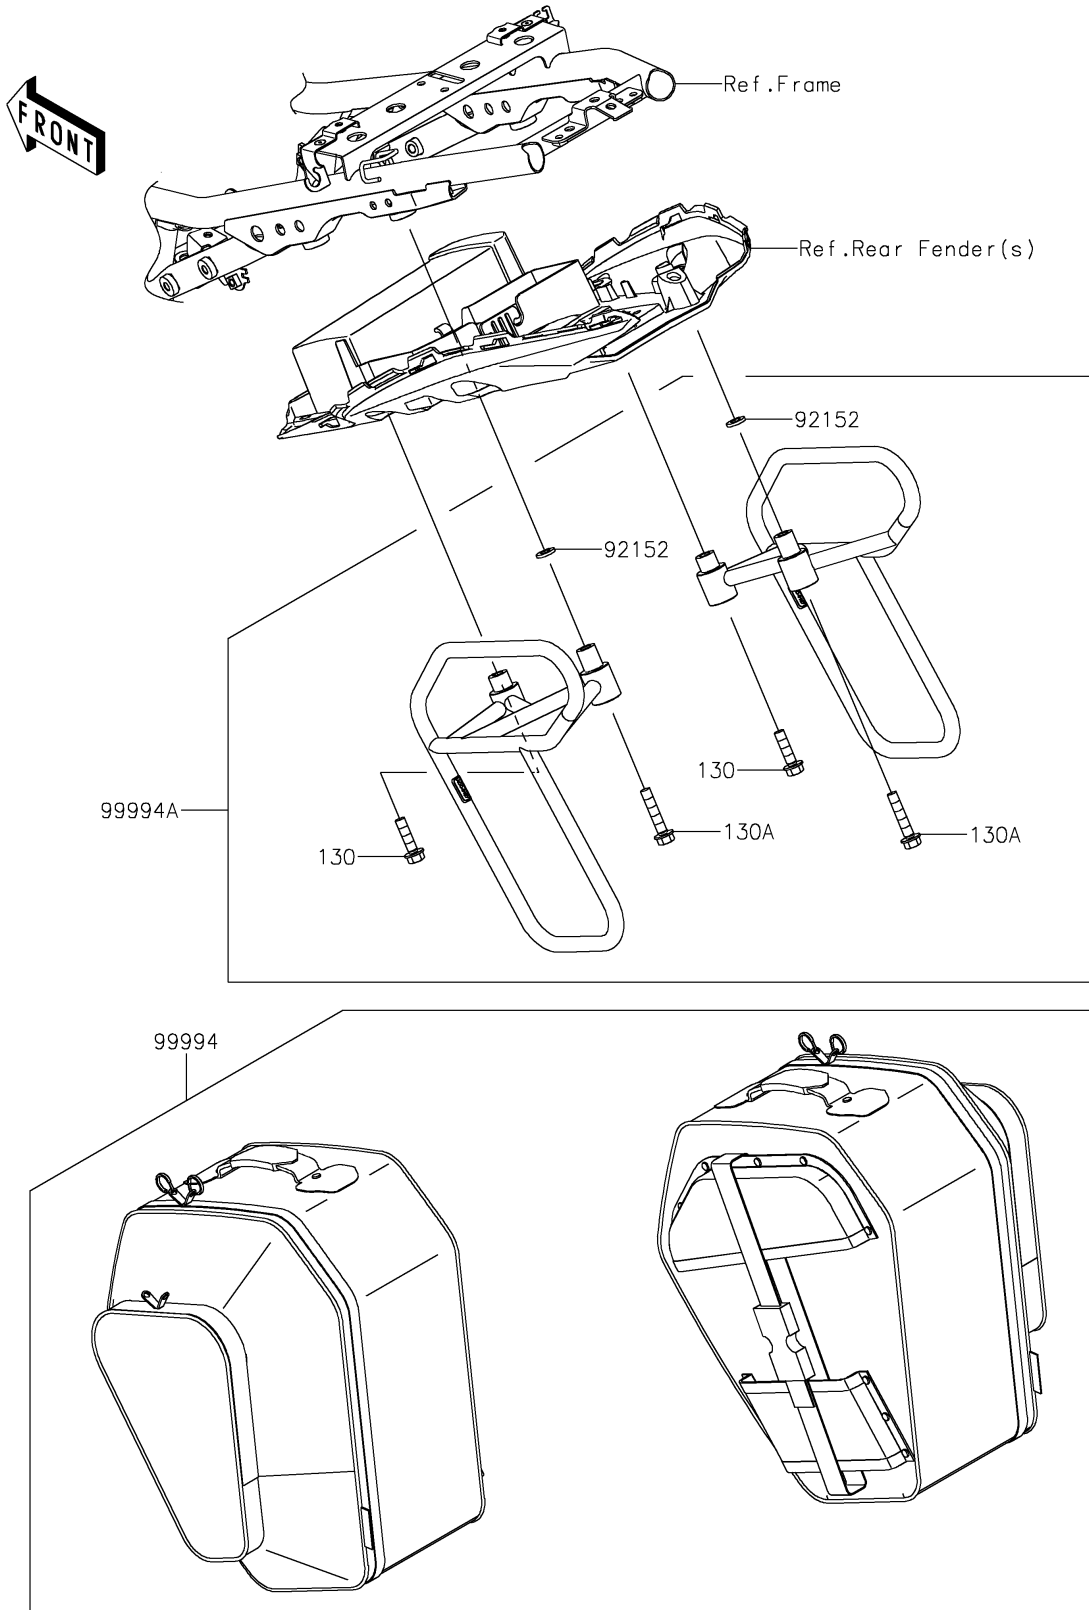

2025 Z650

PARTS DIAGRAM

Accessory(Pannier)

F2910E

2025 Z650

PARTS LIST

Accessory(Pannier)

Kawasaki

Let the Good Times Roll®

ITEM NAME

PART NUMBER

QUANTITY
