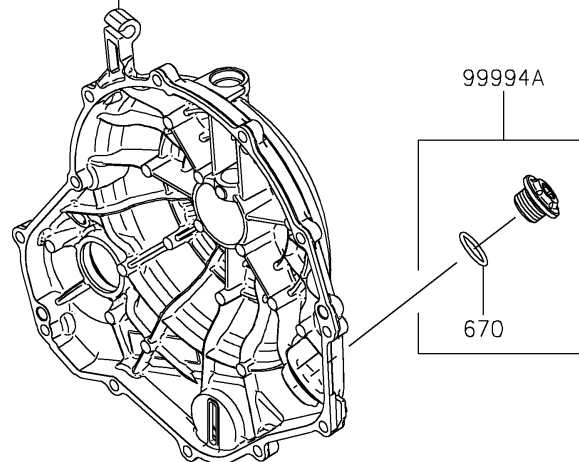

2025 Z650

PARTS DIAGRAM

Accessory(Radiator Screen and Cap)

F2910

Ref. Engine Cover(s)

2025 Z650

PARTS LIST

Accessory(Radiator Screen and Cap)

ITEM NAME

PART NUMBER

QUANTITY
