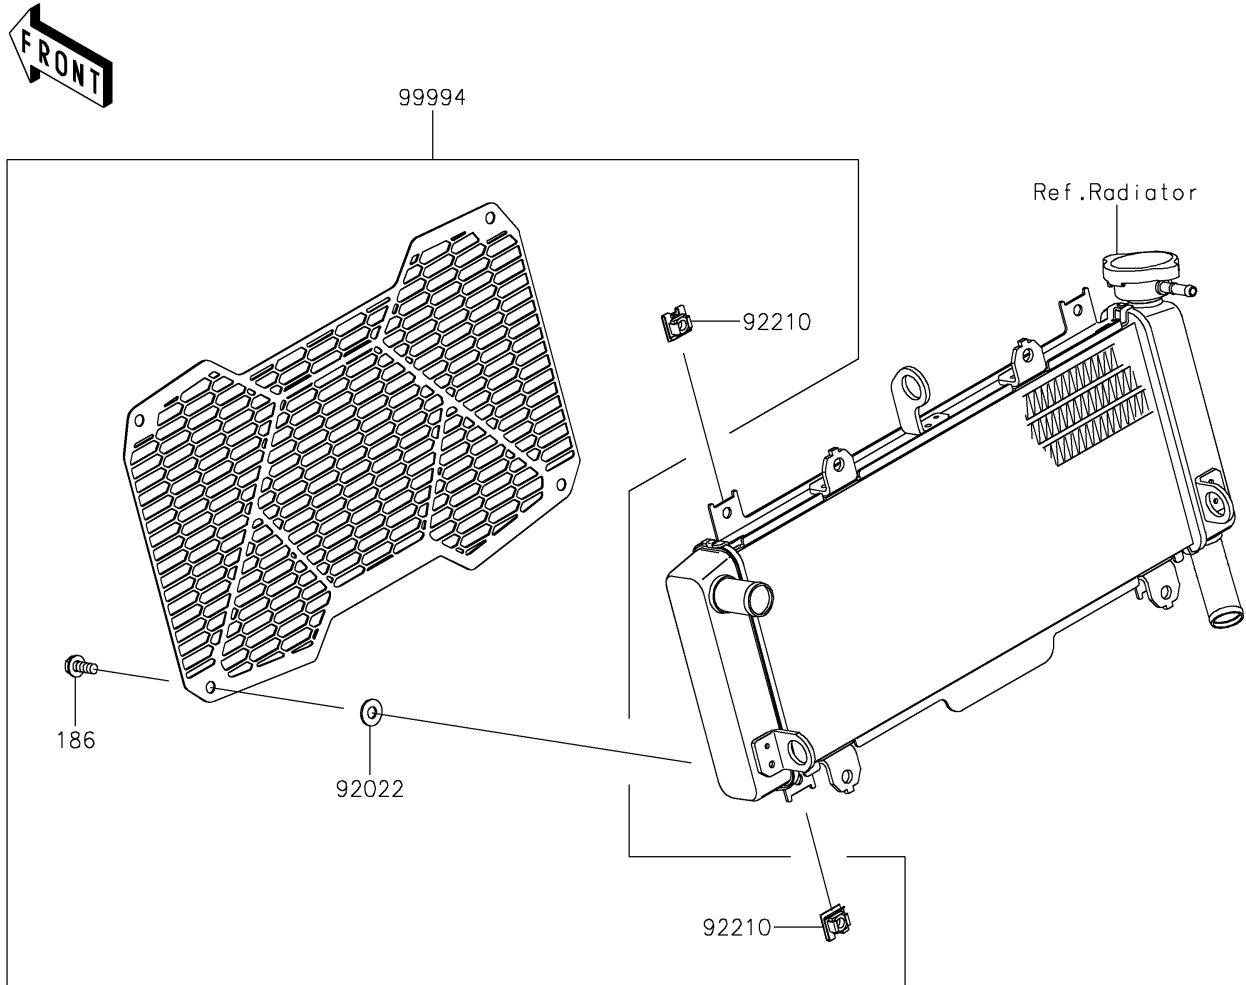

2025 Z650

PARTS DIAGRAM

Accessory(Radiator Screen and Cap)

F2910

Ref. Engine Cover(s)

2025 Z650

PARTS LIST

Accessory(Radiator Screen and Cap)

ITEM NAME

PART NUMBER

QUANTITY
