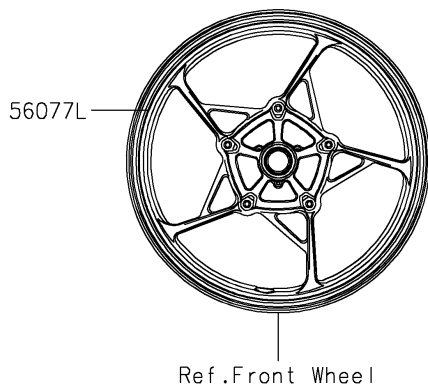

2025 Z650

PARTS DIAGRAM

Decals(Black/Green)(NSFAN/NSFAL)

F2861D

2025 Z650

PARTS LIST

Decals(Black/Green)(NSFAN/NSFAL)

ITEM NAME

PART NUMBER

QUANTITY
