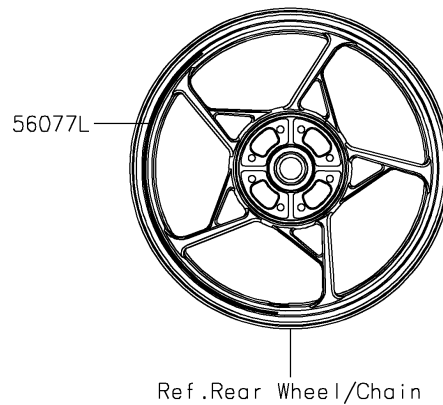

2025 Z650

PARTS DIAGRAM

Decals(Black/Green)(NSFAN/NSFAL)

F2861D

2025 Z650

PARTS LIST

Decals(Black/Green)(NSFAN/NSFAL)

ITEM NAME

PART NUMBER

QUANTITY
