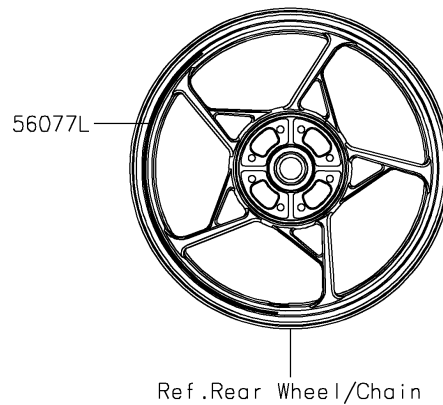

2025 Z650

PARTS DIAGRAM

Decals(Black/Red)(NSFAN)(CN)

F2861C

2025 Z650

PARTS LIST

Decals(Black/Red)(NSFAN)(CN)

ITEM NAME

PART NUMBER

QUANTITY
