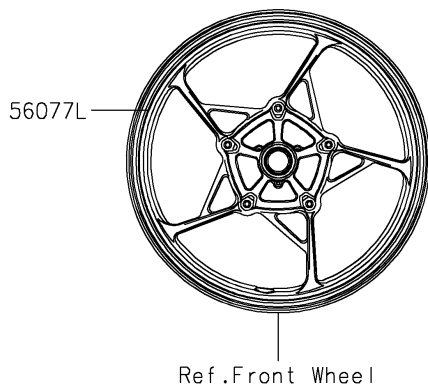

2025 Z650

PARTS DIAGRAM

Decals(Black/Red)(NSFAN)(CN)

F2861C

2025 Z650

PARTS LIST

Decals(Black/Red)(NSFAN)(CN)

ITEM NAME

PART NUMBER

QUANTITY
