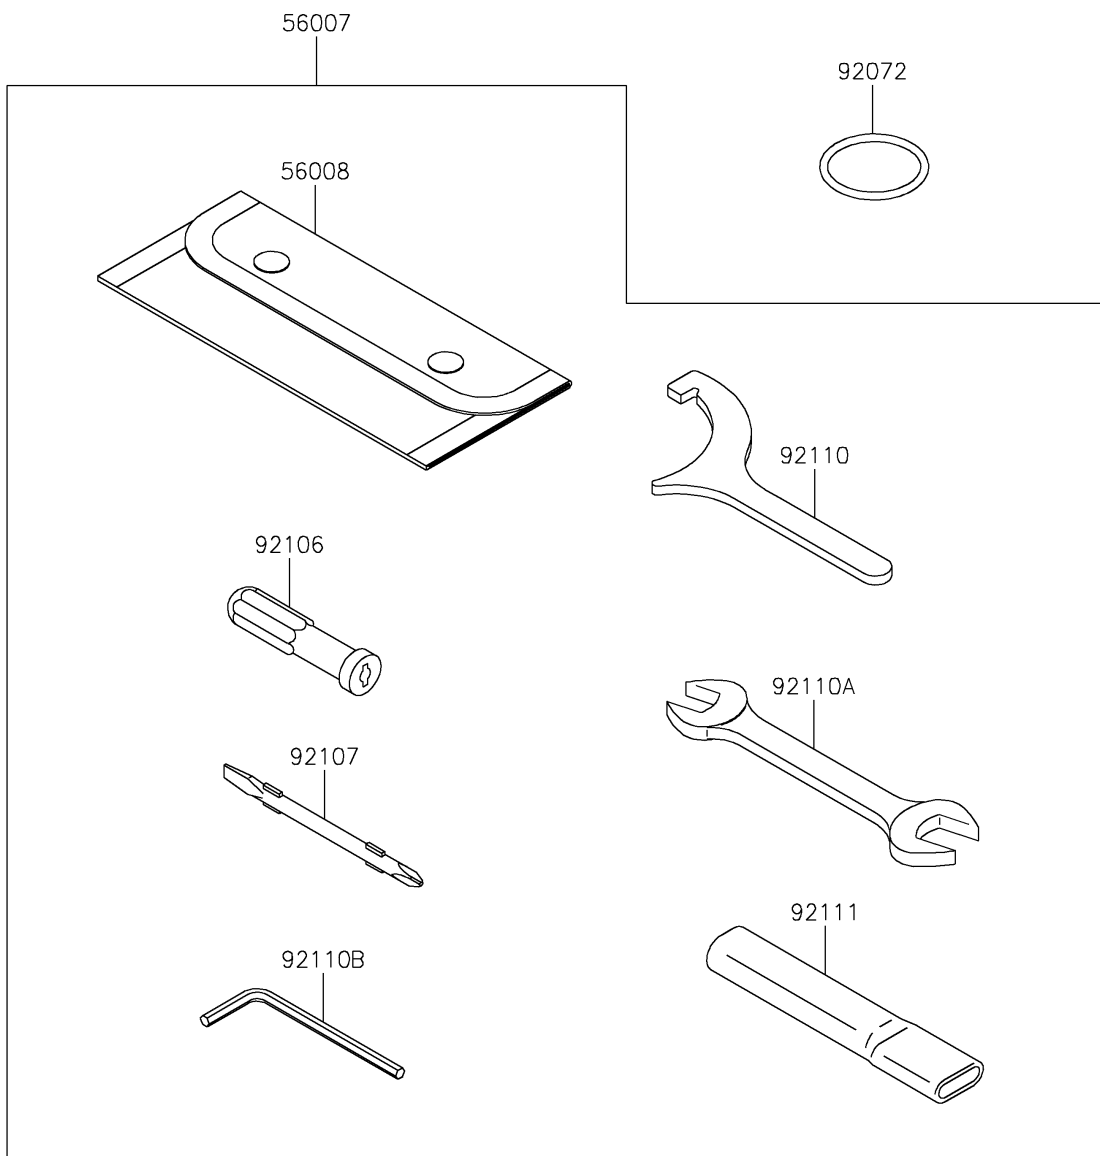

2025 Z650

PARTS DIAGRAM

Owner's Tools

F2810

2025 Z650

PARTS LIST

Owner's Tools

Kawasaki

Let the Good Times Roll®

ITEM NAME

PART NUMBER

QUANTITY
