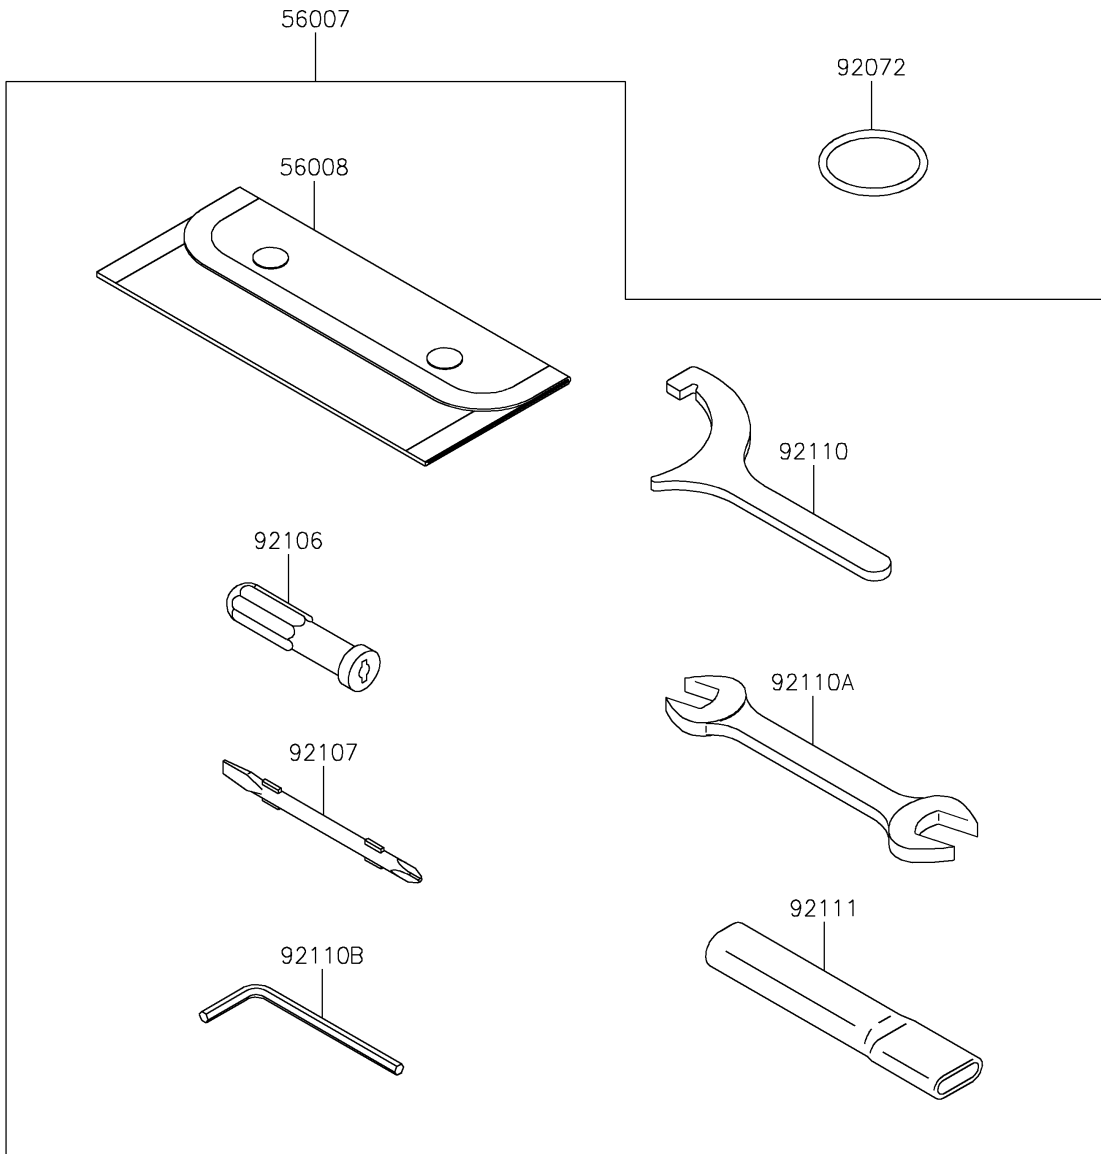

2024 Z650

PARTS DIAGRAM

Owner's Tools

F2810

2024 Z650

PARTS LIST

Owner's Tools

Kawasaki

Let the Good Times Roll®

ITEM NAME

PART NUMBER

QUANTITY
