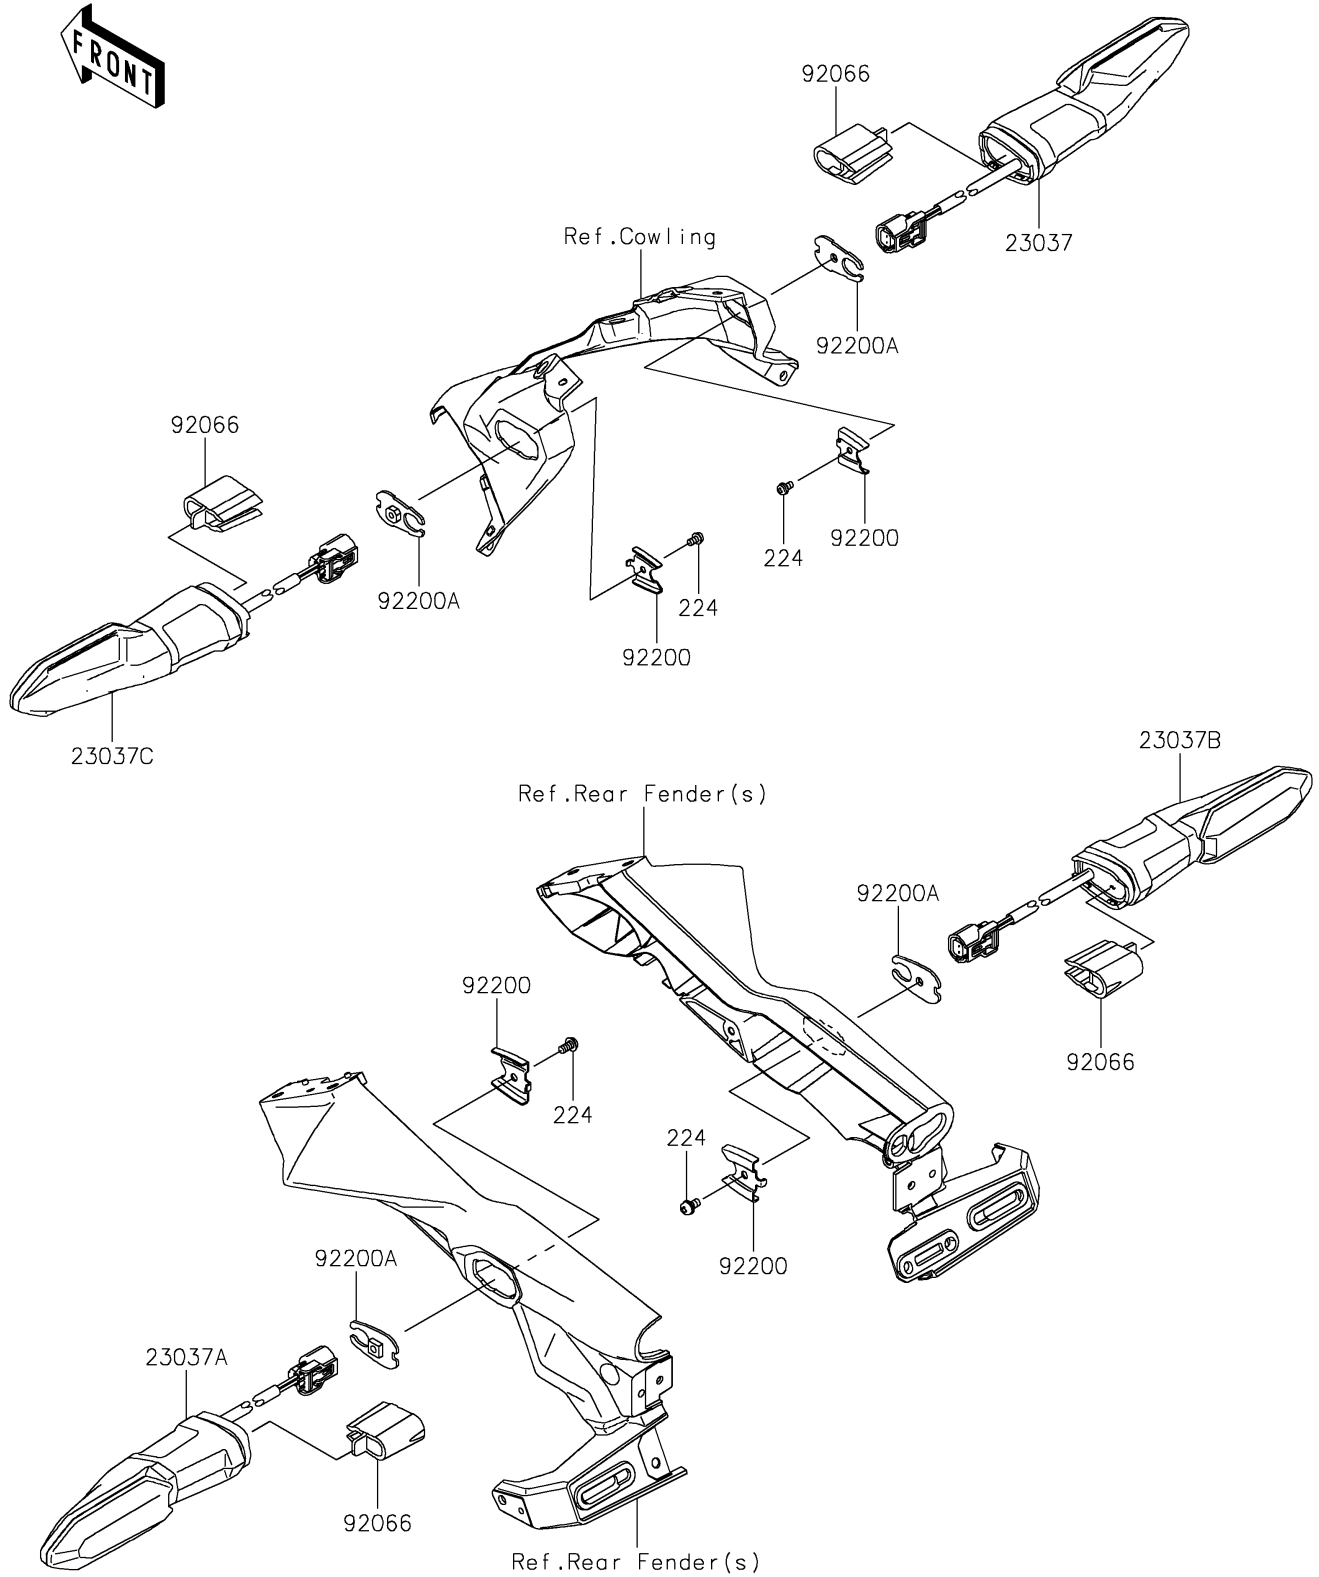

2025 Z650

PARTS DIAGRAM

Turn Signals

F2730

2025 Z650

PARTS LIST

Turn Signals

Kawasaki

Let the Good Times Roll®

ITEM NAME

PART NUMBER

QUANTITY
