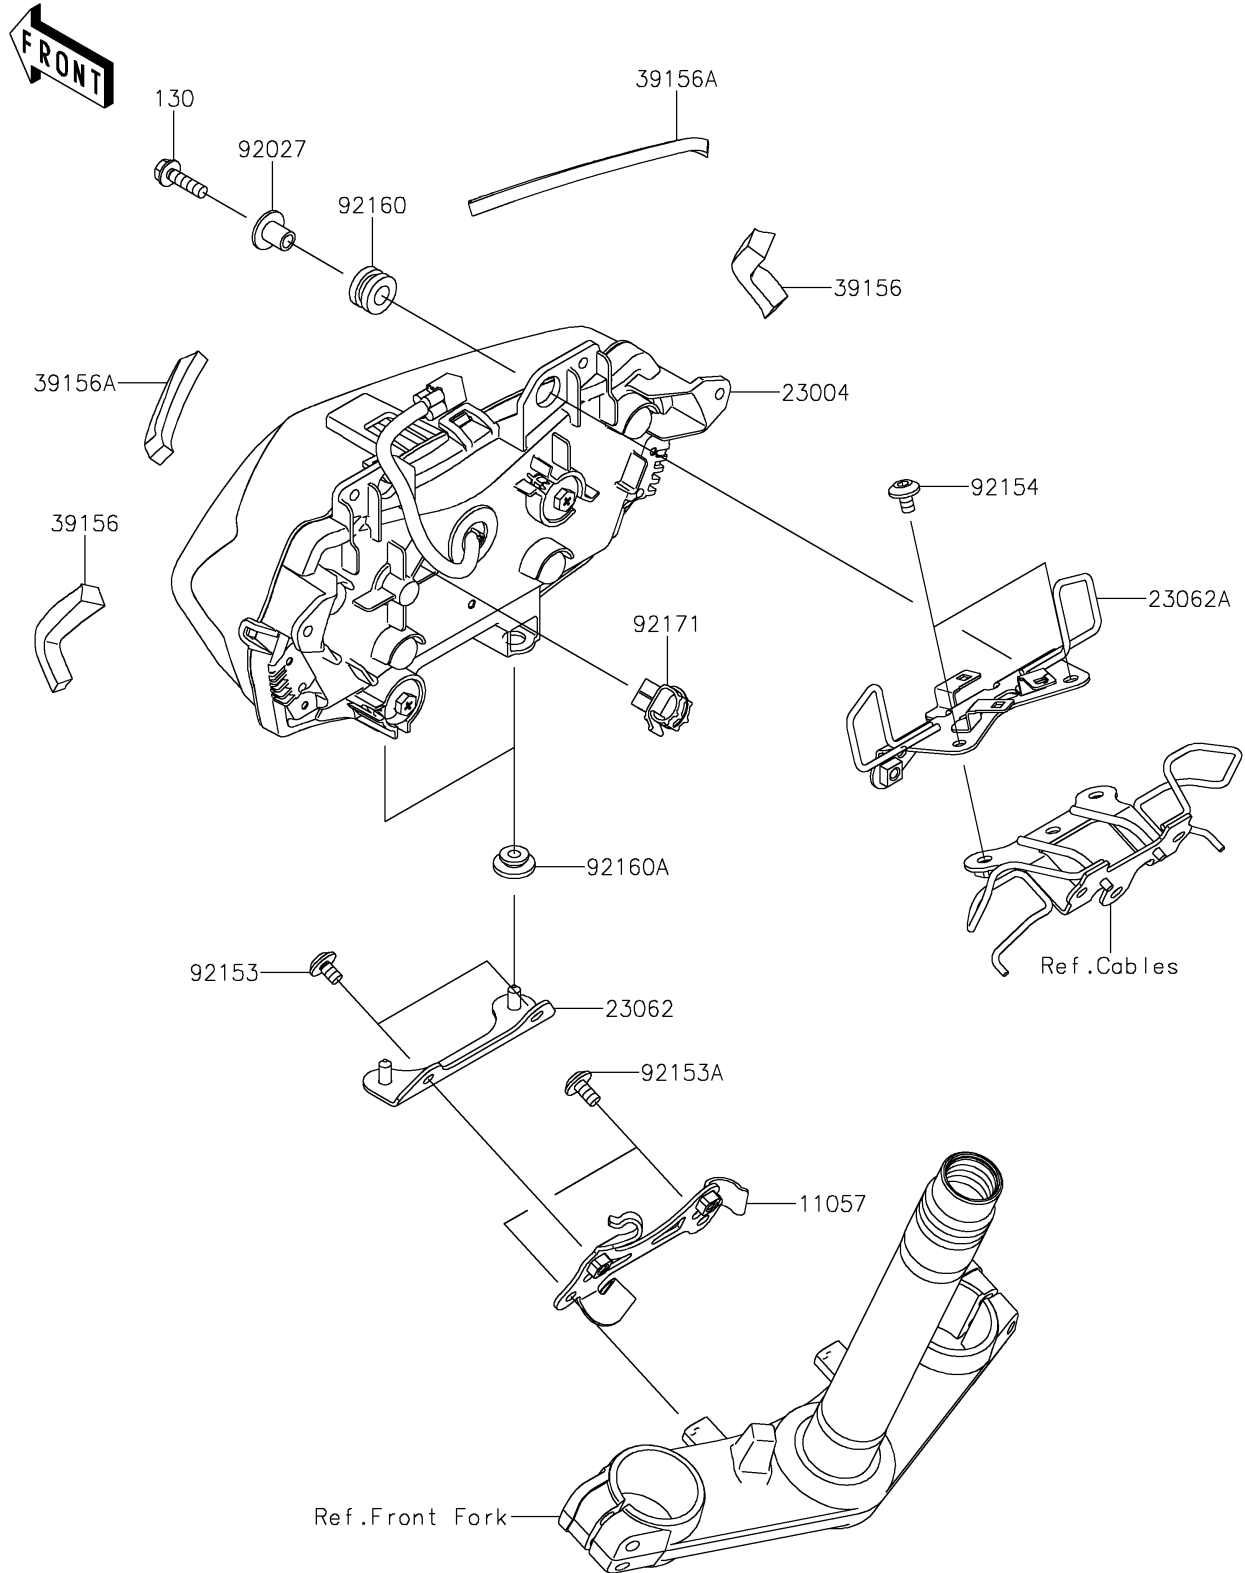

2025 Z650

PARTS DIAGRAM

Headlight(s)

F2710

2025 Z650

PARTS LIST

Headlight(s)

Kawasaki

Let the Good Times Roll®

ITEM NAME

PART NUMBER

QUANTITY
