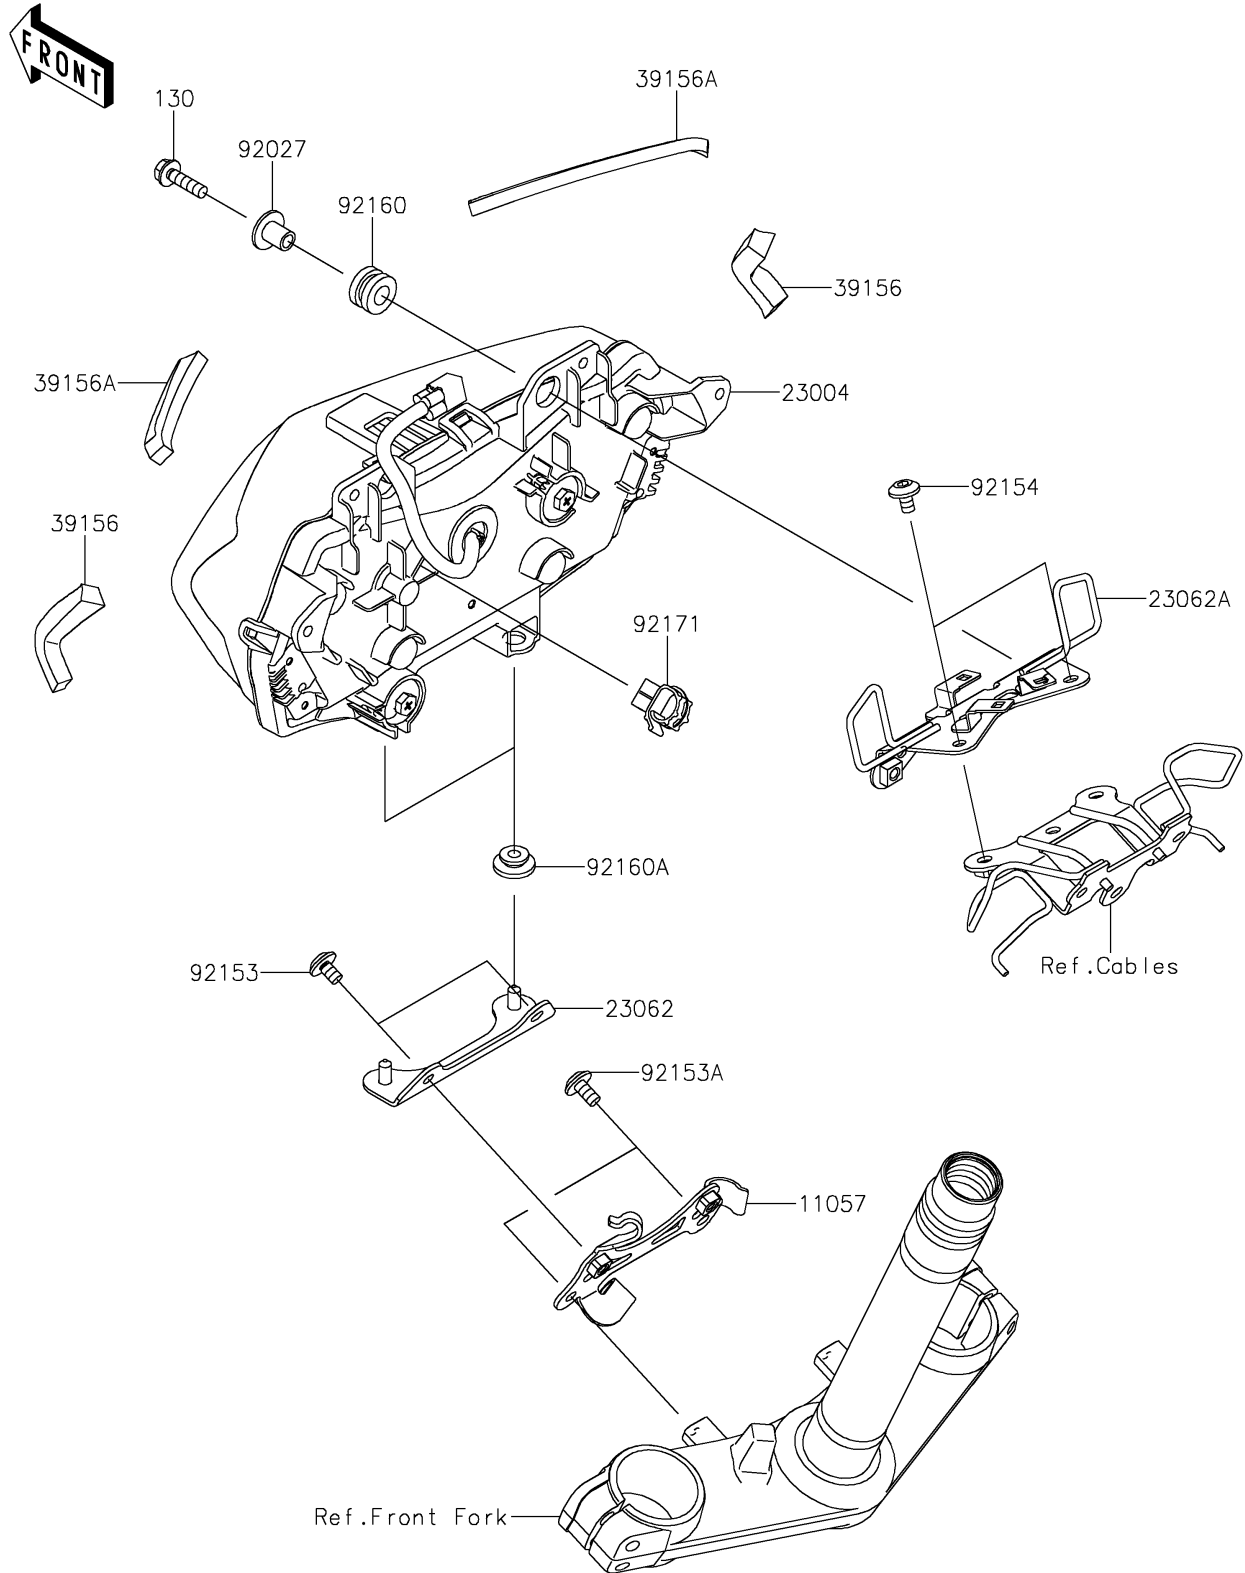

2024 Z650

PARTS DIAGRAM

Headlight(s)

F2710

2024 Z650

PARTS LIST

Headlight(s)

ITEM NAME

PART NUMBER

QUANTITY
