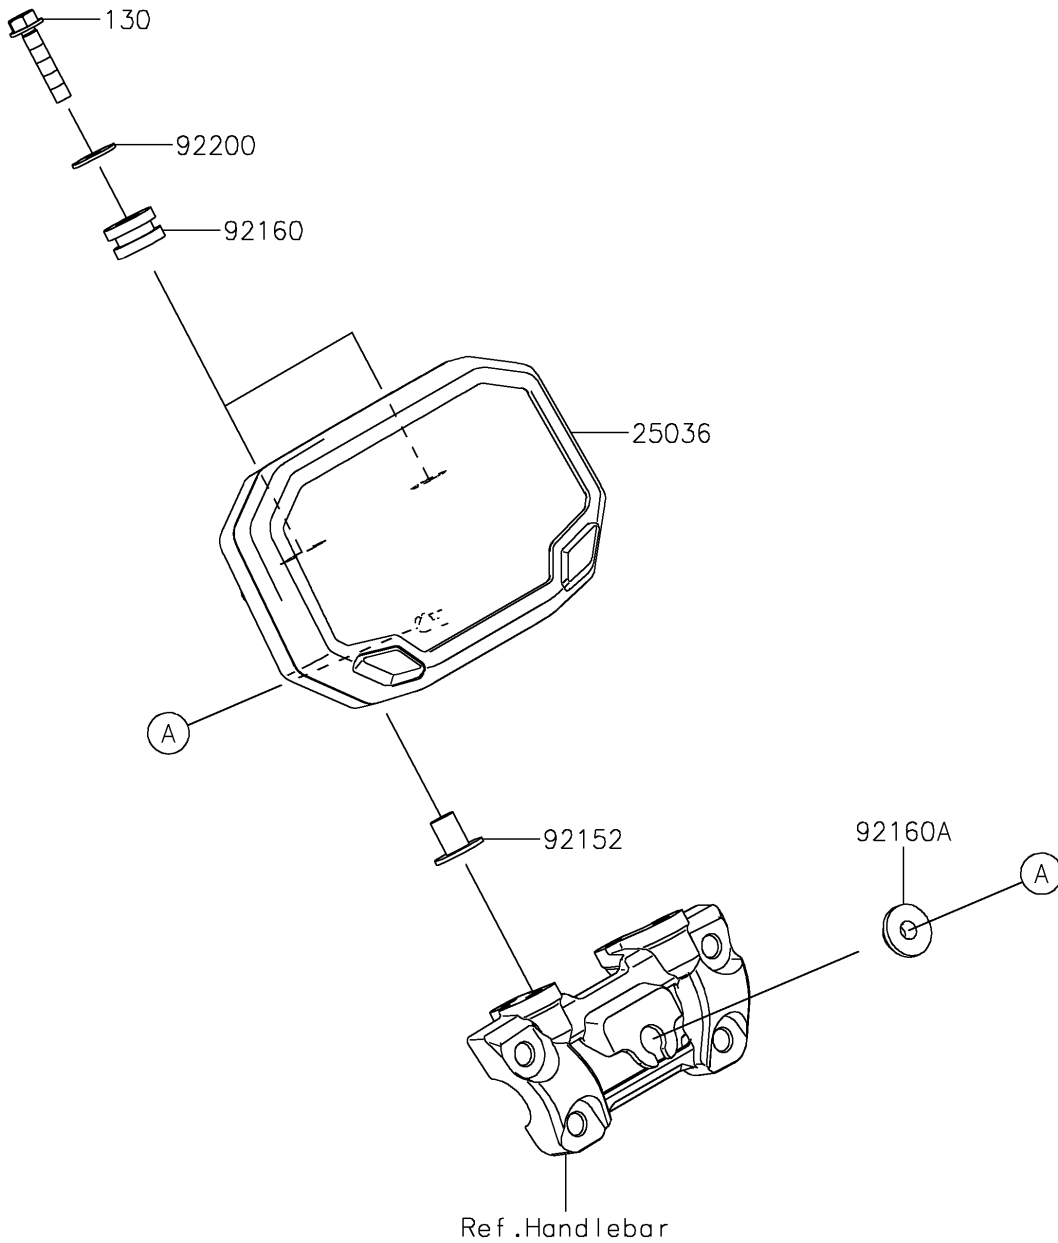

2025 Z650

PARTS DIAGRAM

Meter(s)

F2530

2025 Z650

PARTS LIST

Meter(s)

Kawasaki

Let the Good Times Roll®

ITEM NAME

PART NUMBER

QUANTITY
