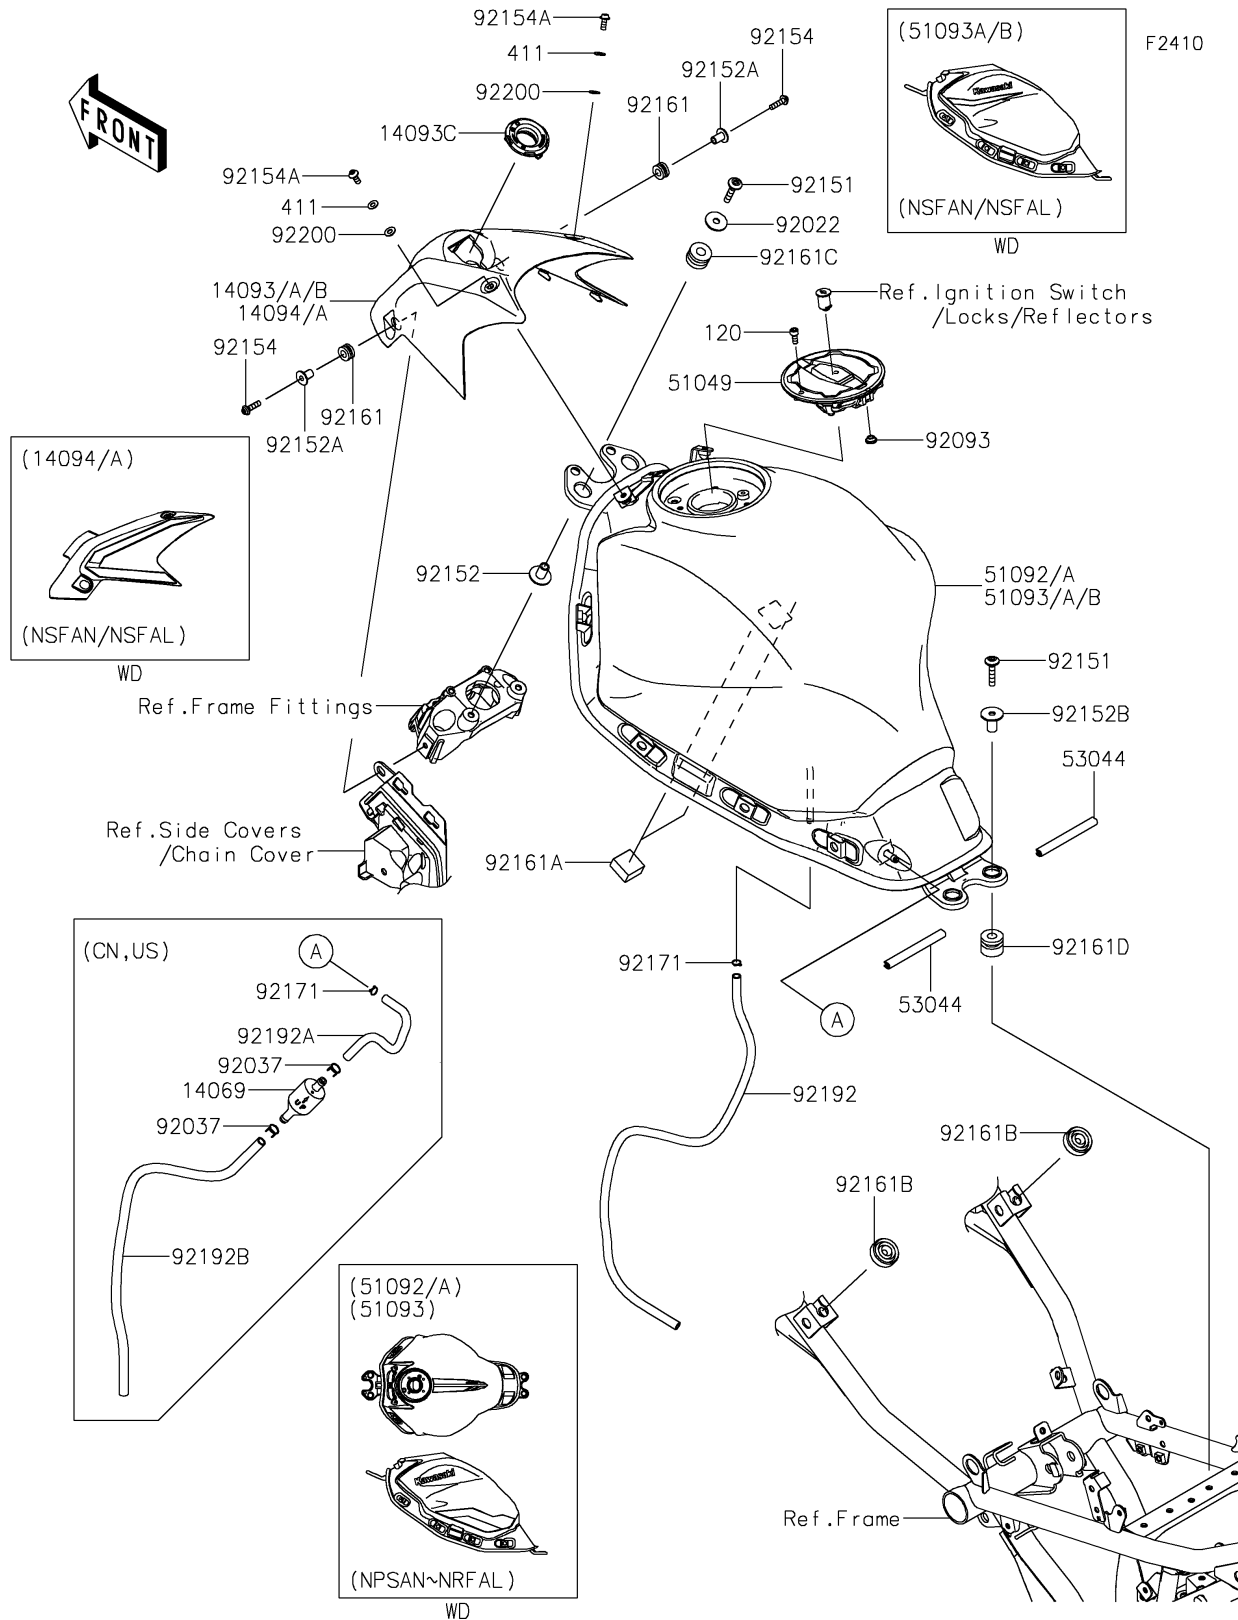

2024 Z650

PARTS DIAGRAM

Fuel Tank

2024 Z650

PARTS LIST

Fuel Tank

ITEM NAME

PART NUMBER

QUANTITY
