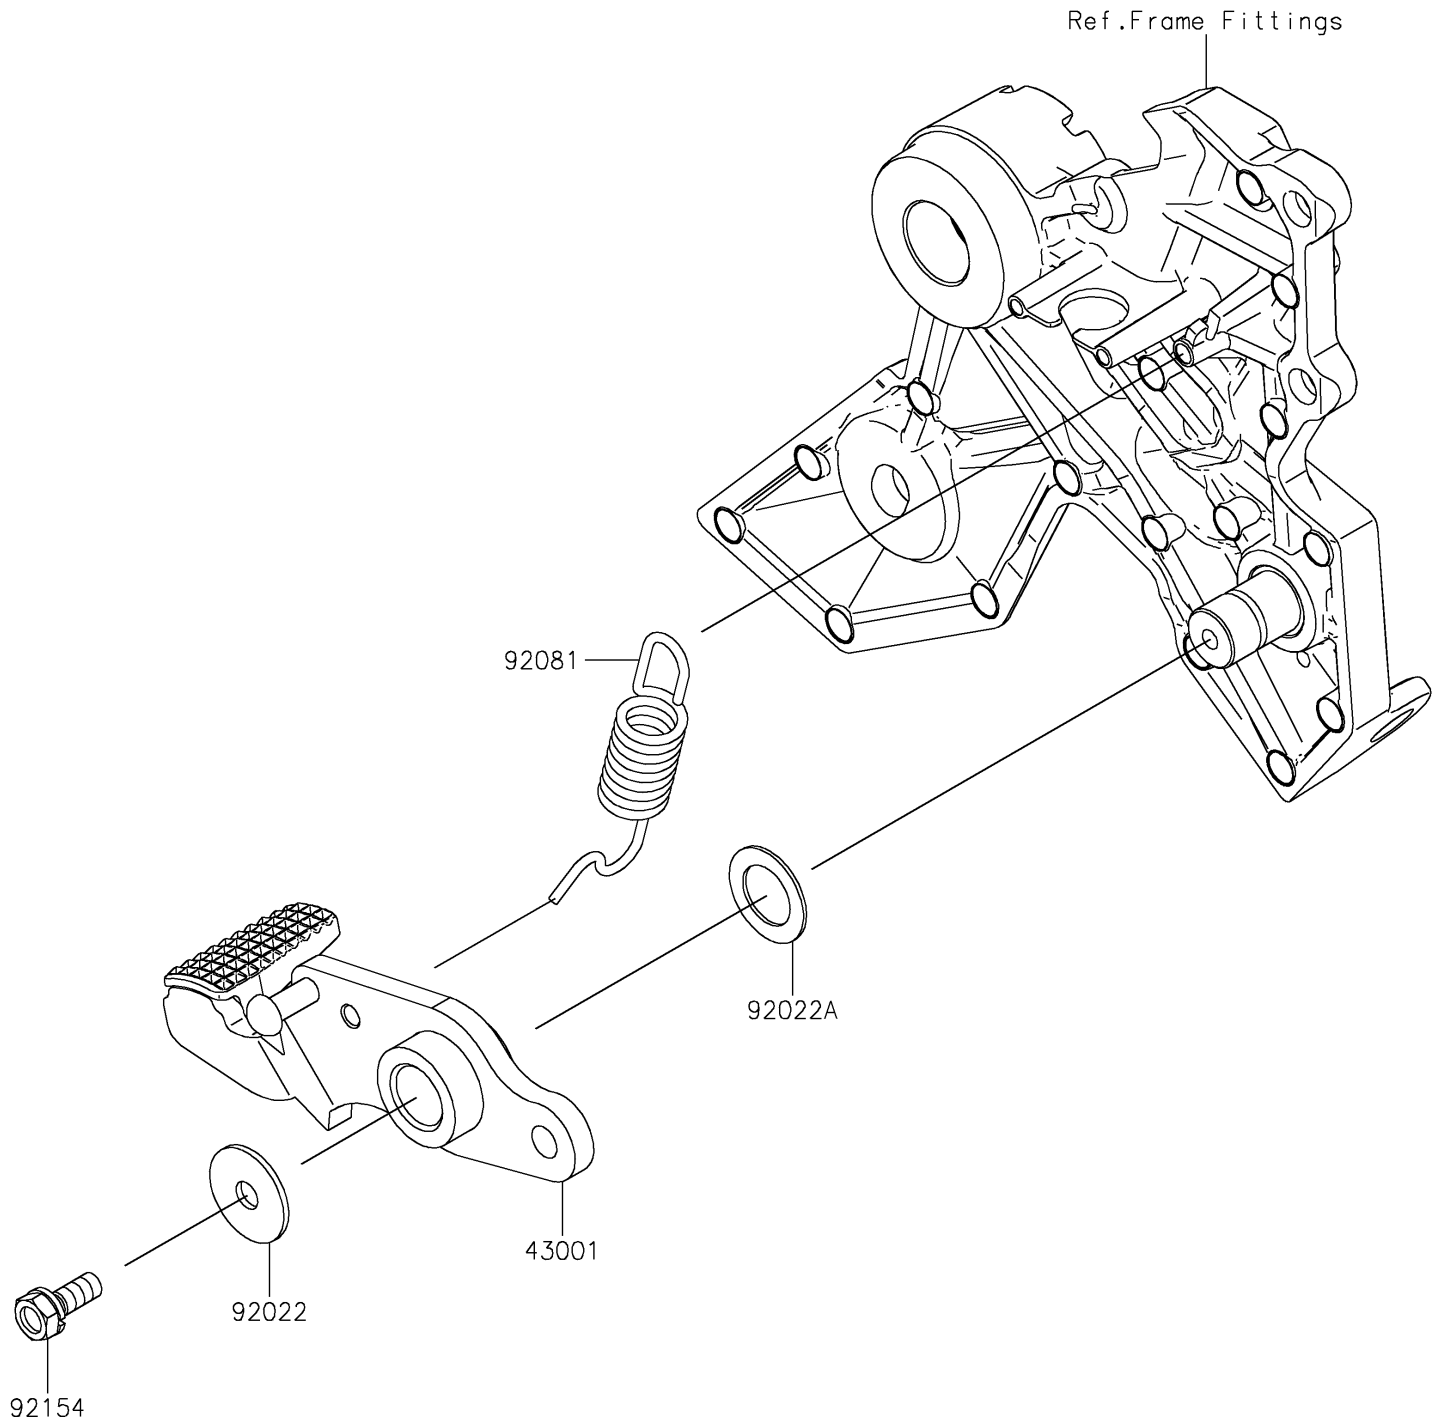

2025 Z650

PARTS DIAGRAM

Brake Pedal/Torque Link

F2260

2025 Z650

PARTS LIST

Brake Pedal/Torque Link

ITEM NAME

PART NUMBER

QUANTITY
