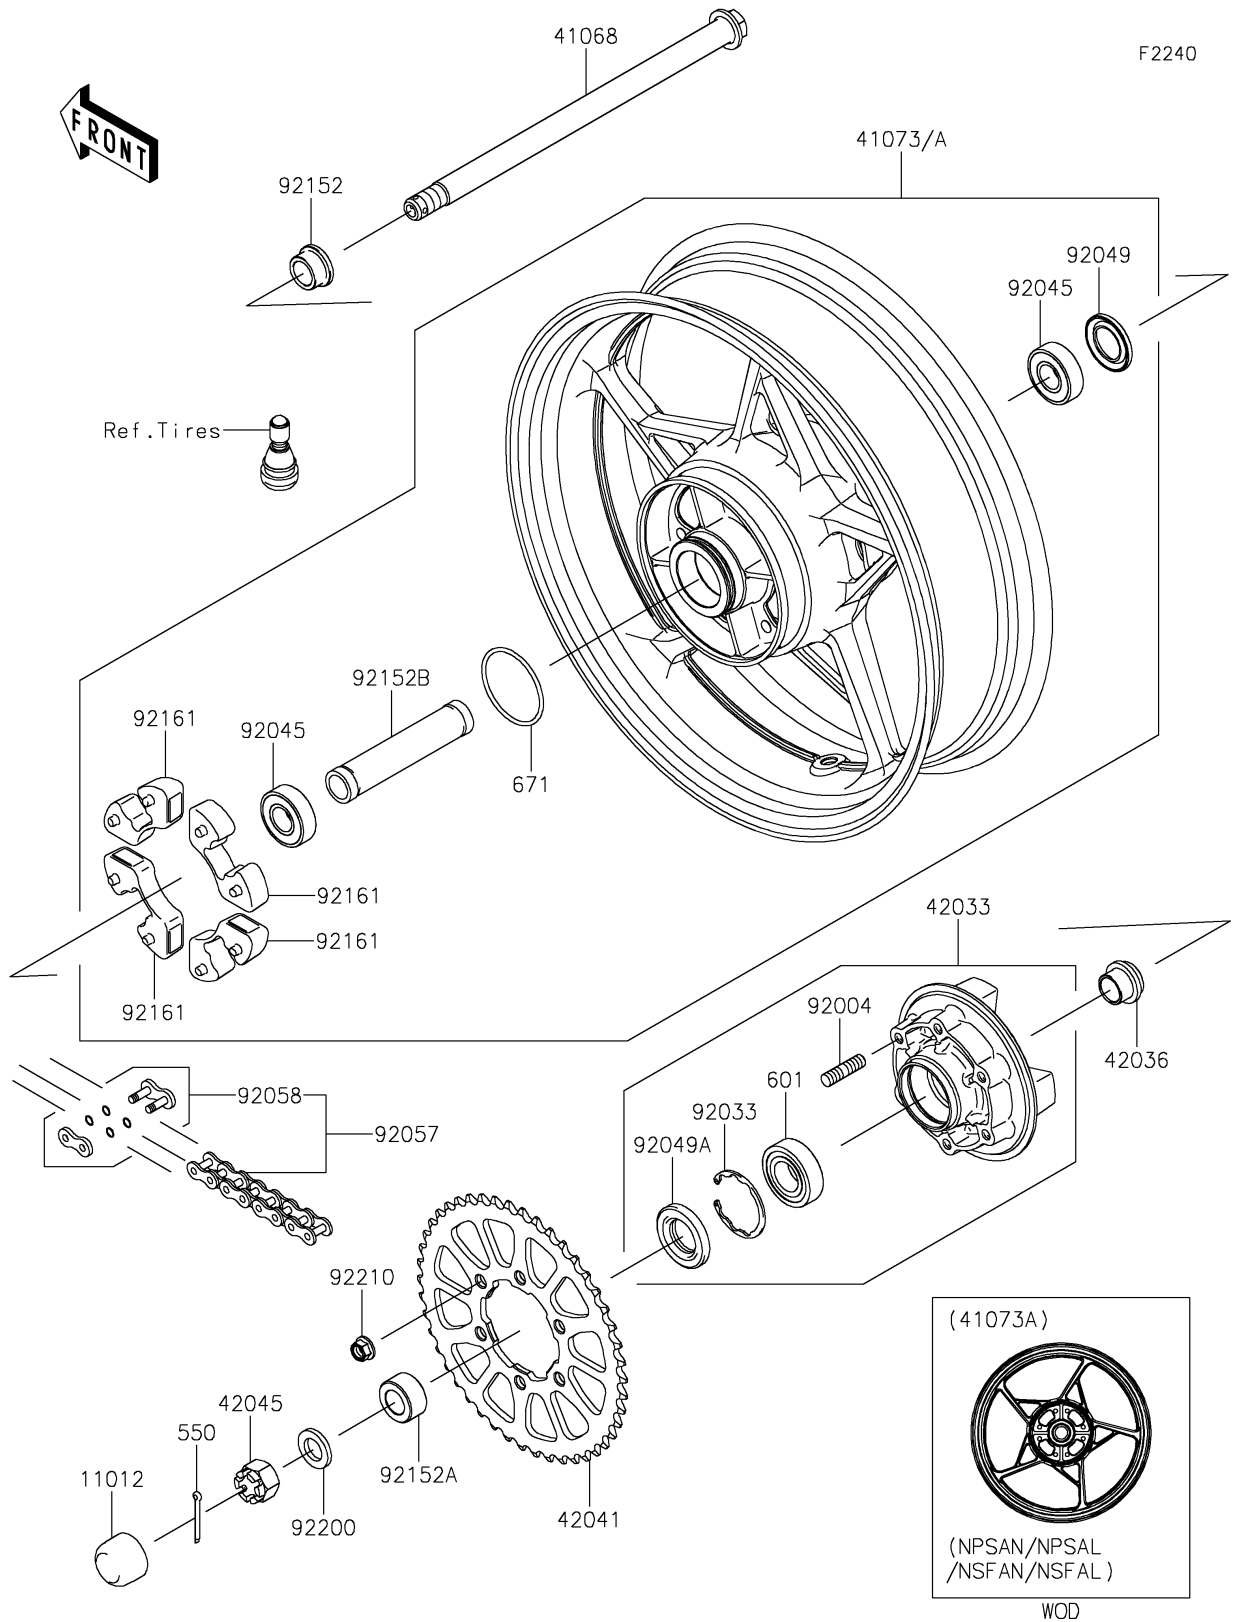

2025 Z650

PARTS DIAGRAM

Rear Wheel/Chain

2025 Z650

PARTS LIST

Rear Wheel/Chain

Kawasaki

Let the Good Times Roll®

ITEM NAME

PART NUMBER

QUANTITY
