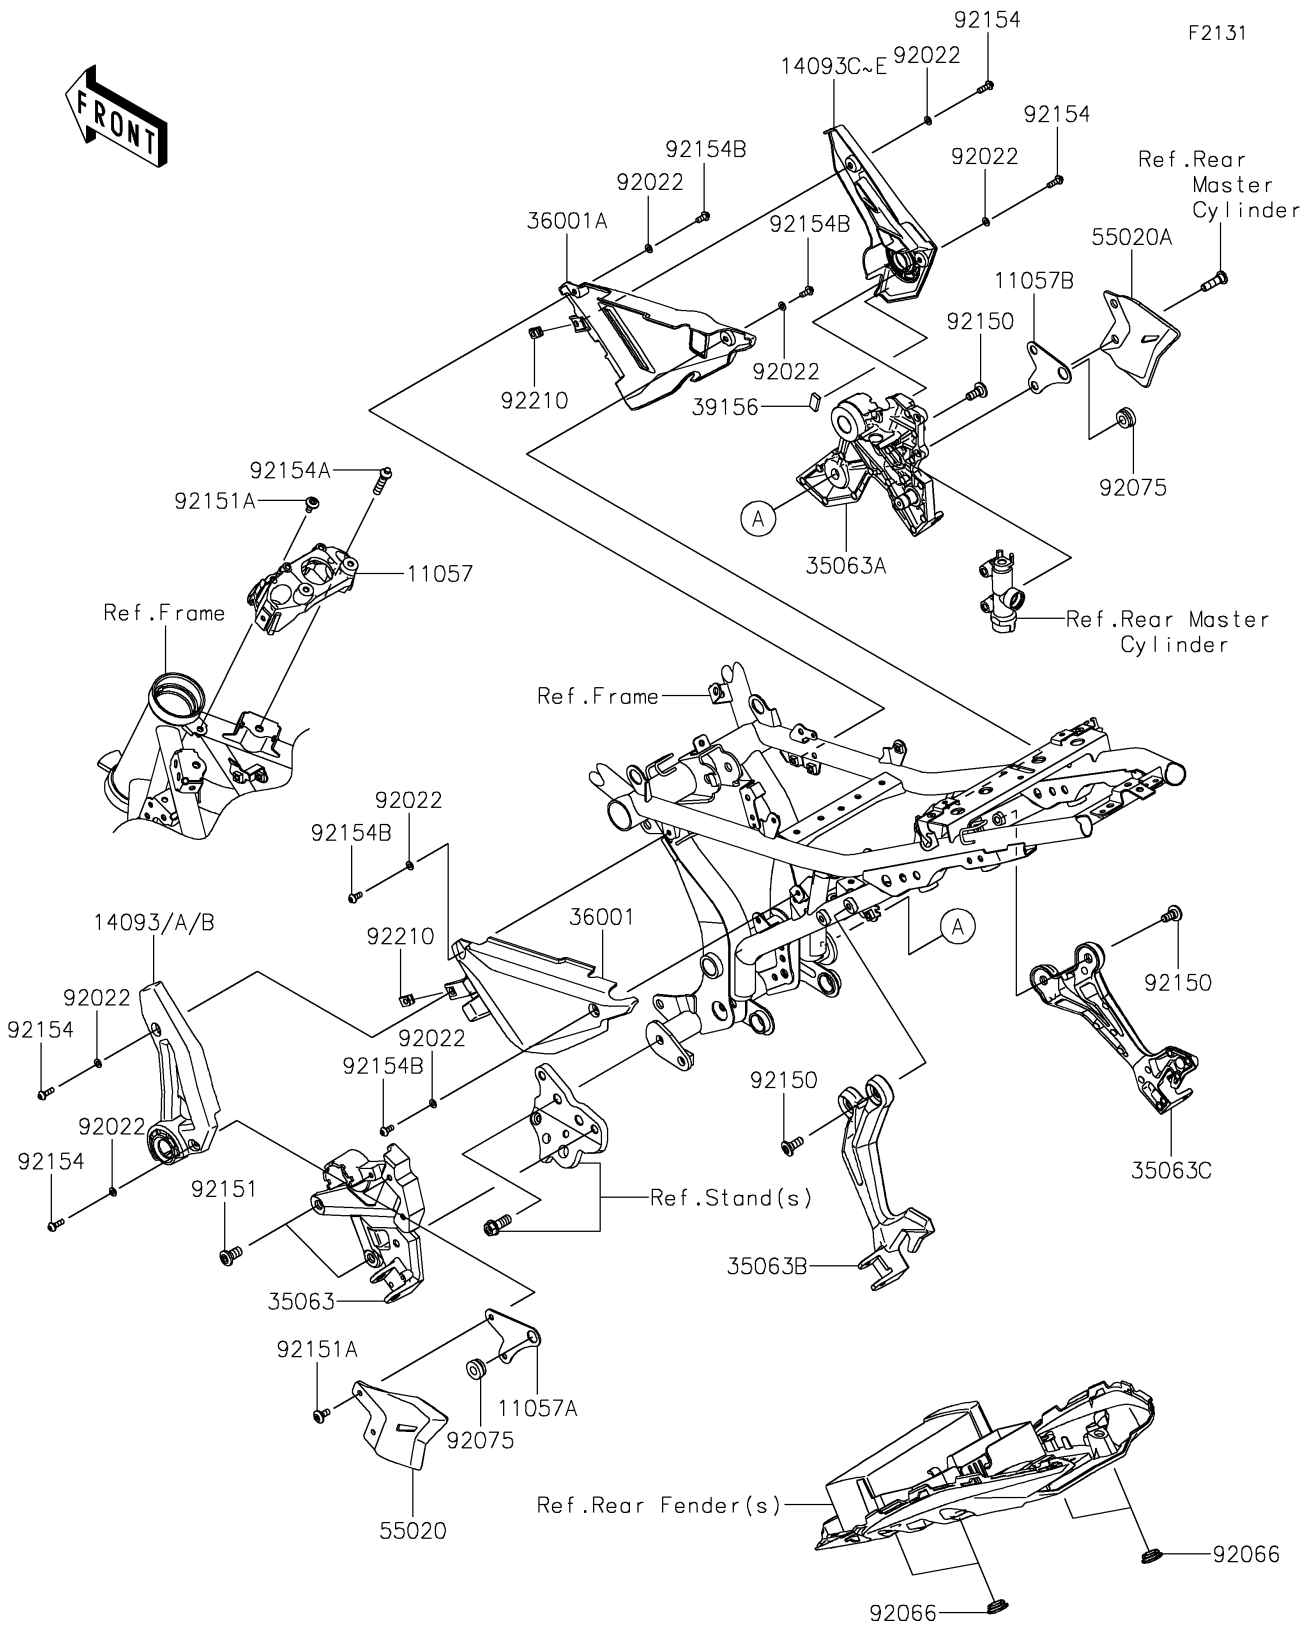

2024 Z650

PARTS DIAGRAM

Frame Fittings

2024 Z650

PARTS LIST

Frame Fittings

Kawasaki

Let the Good Times Roll®

ITEM NAME

PART NUMBER

QUANTITY
