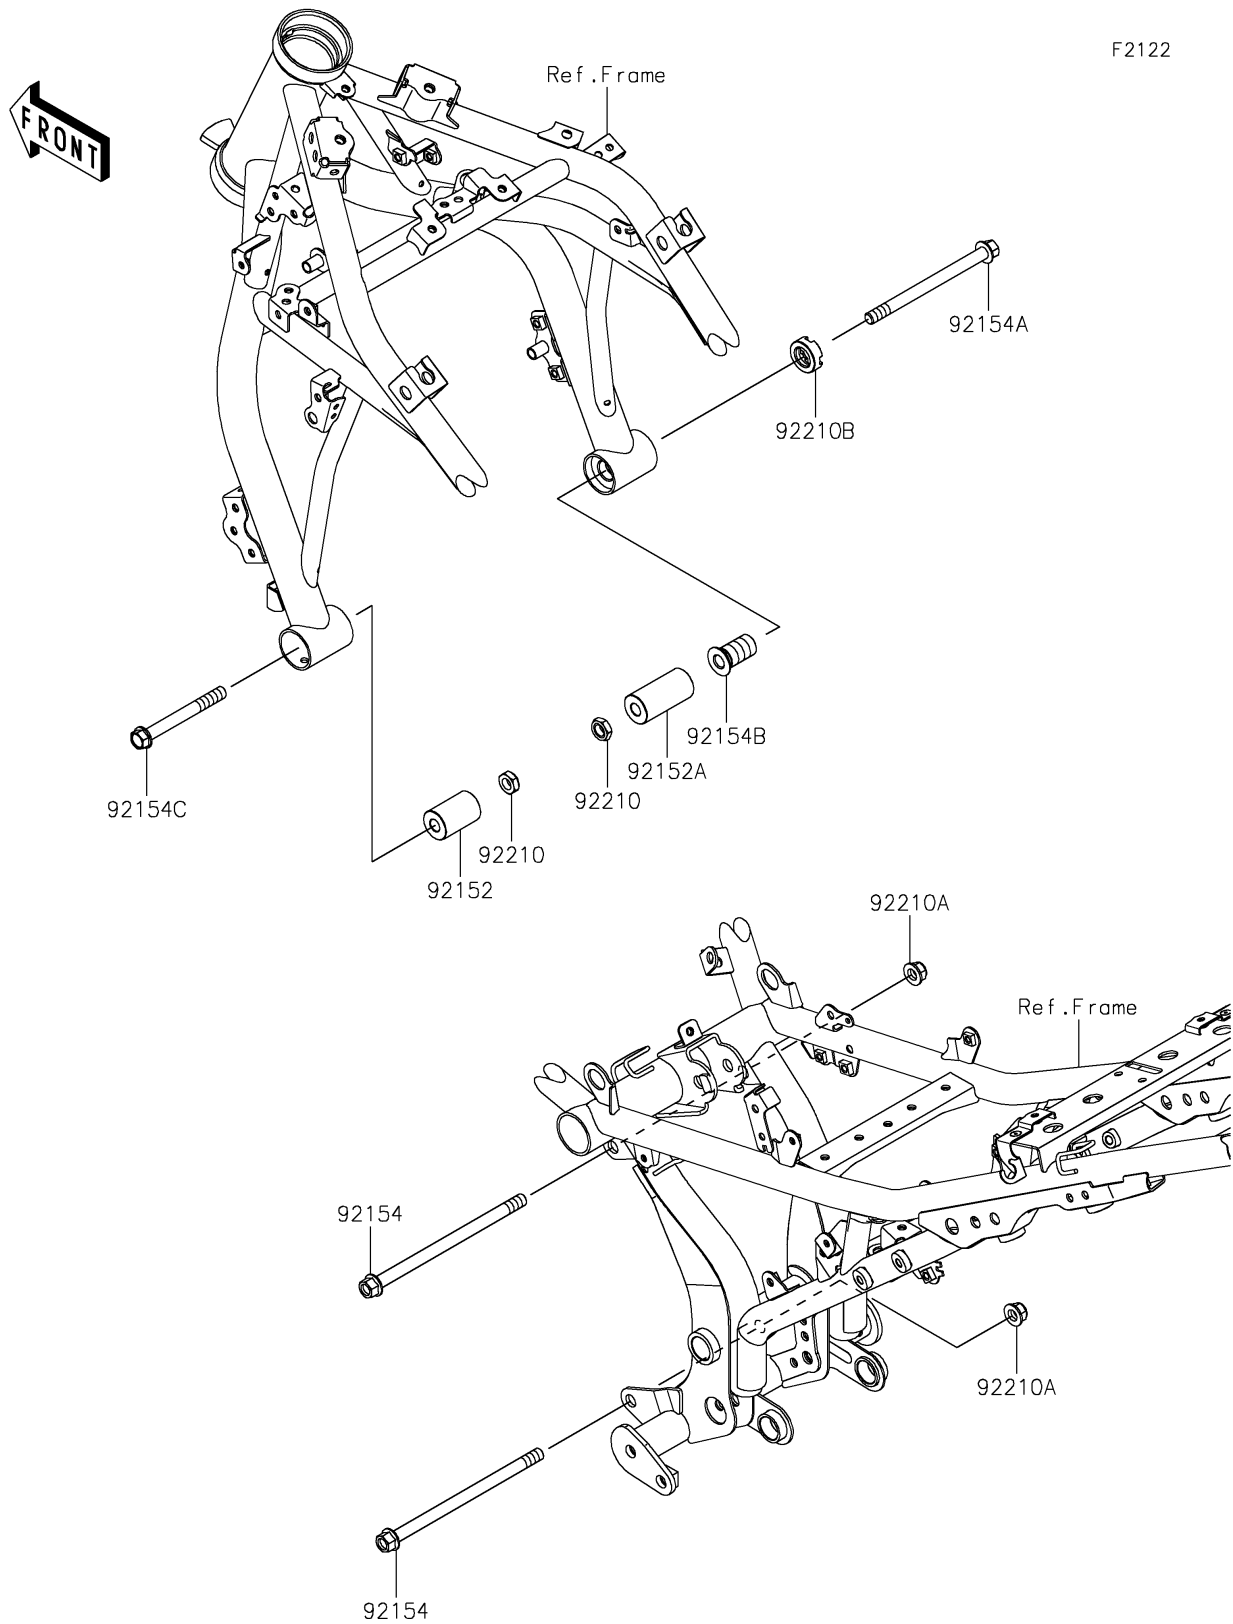

2024 Z650

PARTS DIAGRAM

Engine Mount

2024 Z650

PARTS LIST

Engine Mount

Kawasaki

Let the Good Times Roll®

ITEM NAME

PART NUMBER

QUANTITY
