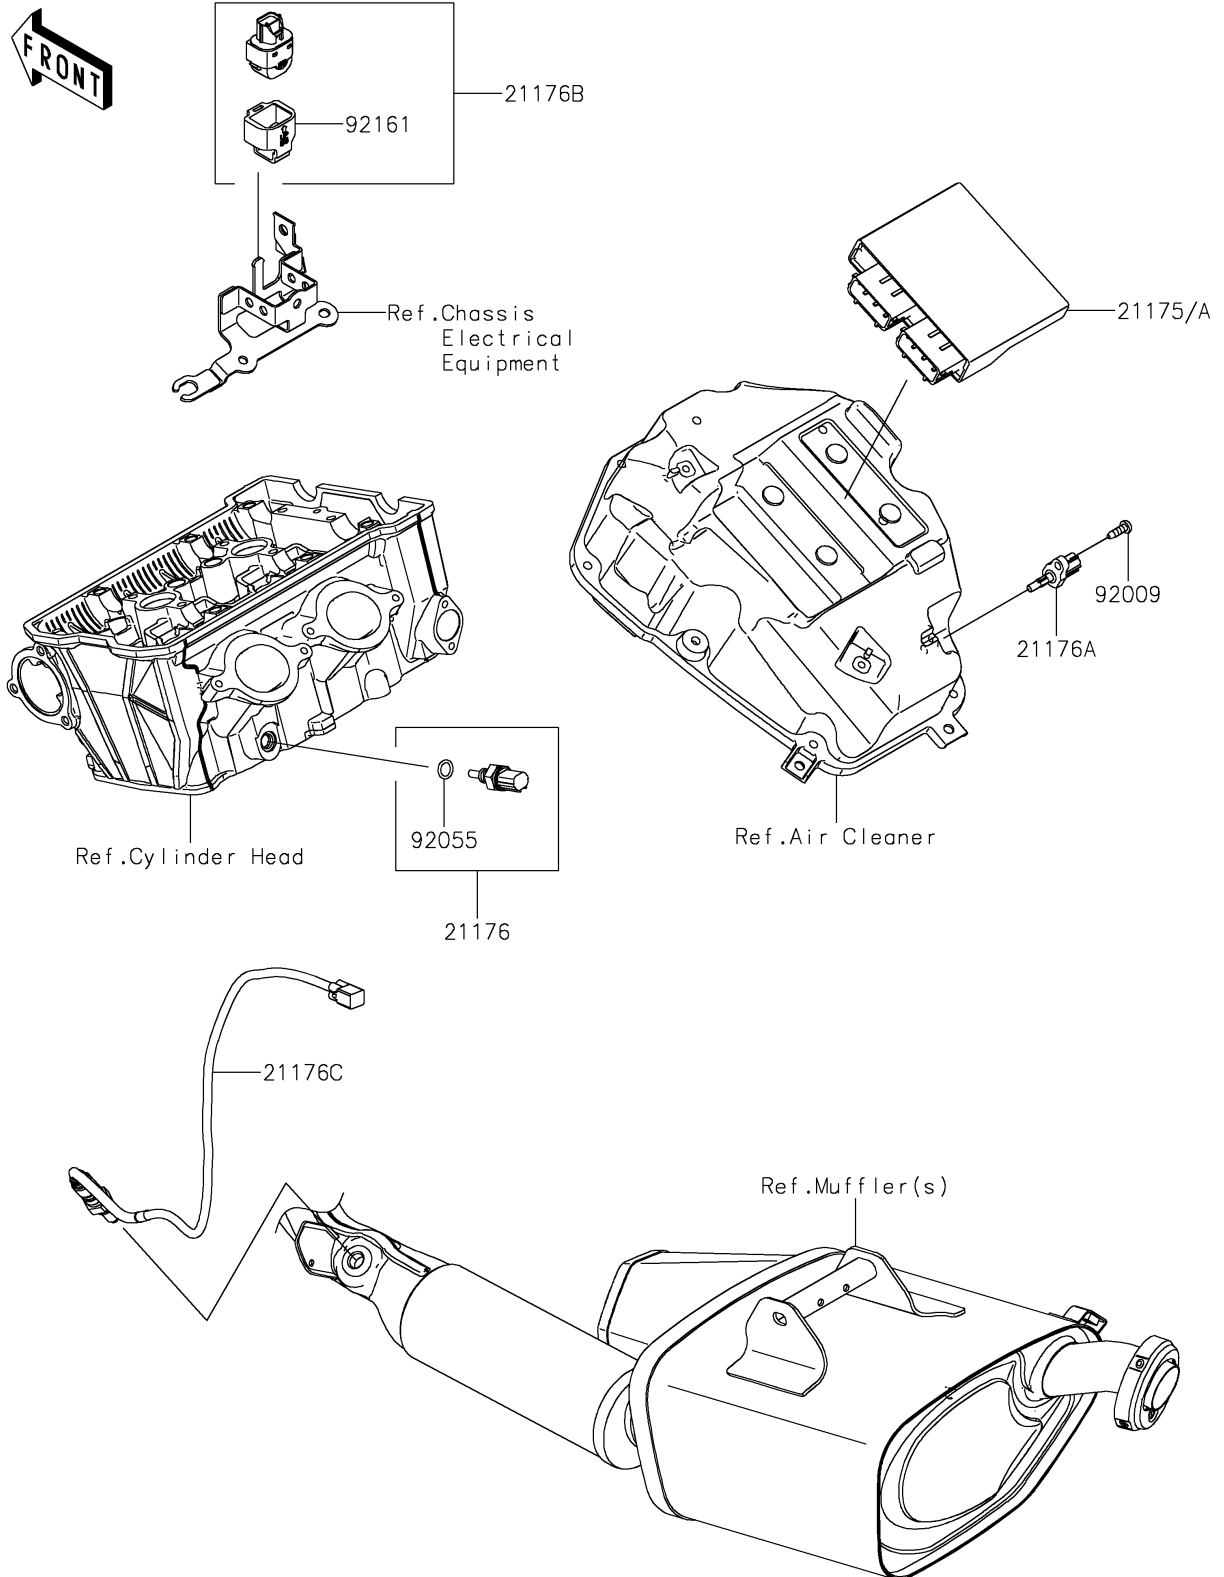

2025 Z650

PARTS DIAGRAM

Fuel Injection

E1530

2025 Z650

PARTS LIST

Fuel Injection

Kawasaki

Let the Good Times Roll®

ITEM NAME

PART NUMBER

QUANTITY
