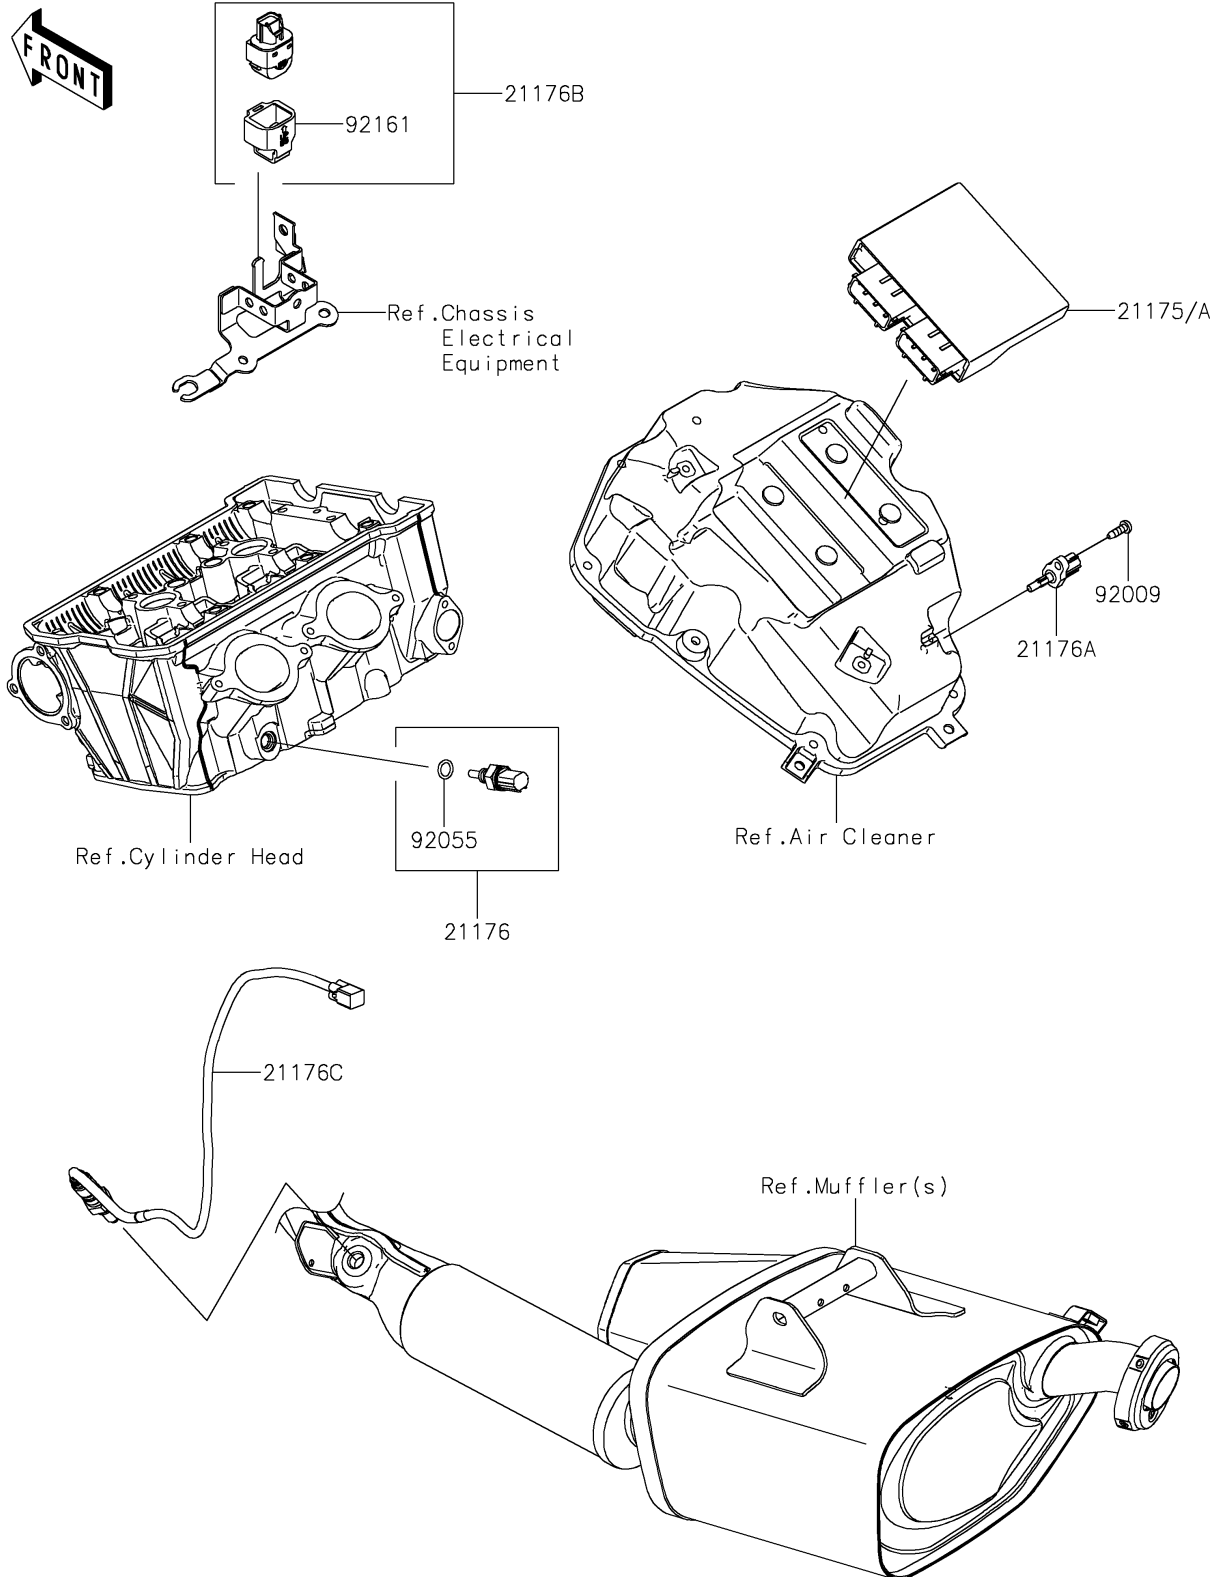

2025 Z650

PARTS DIAGRAM

Fuel Injection

E1530

2025 Z650

PARTS LIST

Fuel Injection

ITEM NAME	PART NUMBER	QUANTITY
SENSOR,WATER TEMP (Ref # 21176)	21176-0009	1
SENSOR,AIR TEMPERATURE (Ref # 21176A)	21176-0048	1
SENSOR,VEHICLE-DOWN (Ref # 21176B)	21176-0704	1
SENSOR,OXYGEN (Ref # 21176C)	21176-0966	1
SCREW,TAPPING,5X16 (Ref # 92009)	92009-1984	1
RING-O,9.5X1.9 (Ref # 92055)	92055-0016	1
DAMPER (Ref # 92161)	92161-0951	1