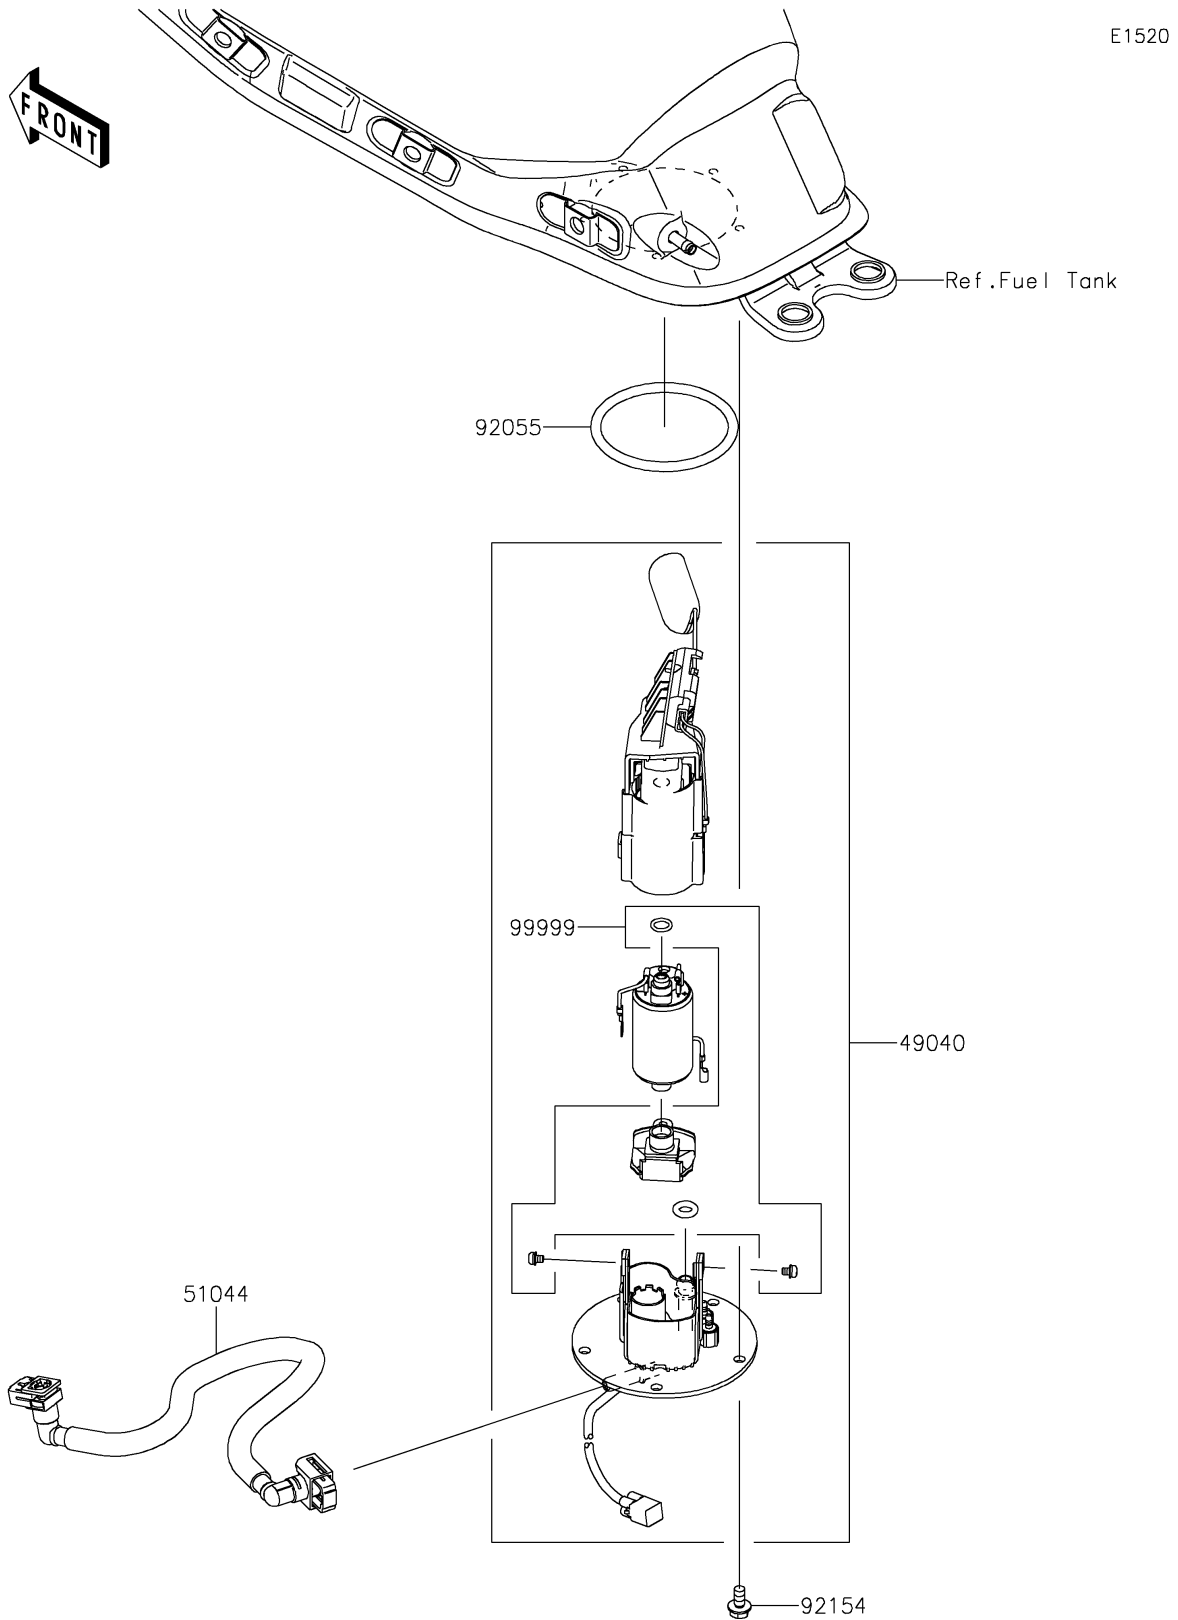

2025 Z650

PARTS DIAGRAM

Fuel Pump

2025 Z650

PARTS LIST

Fuel Pump

ITEM NAME	PART NUMBER	QUANTITY
PUMP-FUEL (Ref # 49040)	49040-0754	1
TUBE-ASSY,FUEL (Ref # 51044)	51044-0847	1
RING-O,74.6X5.7 (Ref # 92055)	92055-0728	1
BOLT,FLANGED,6X12 (Ref # 92154)	92154-2335	5
KIT,FUEL FILTER (Ref # 99999)	99999-0525	1